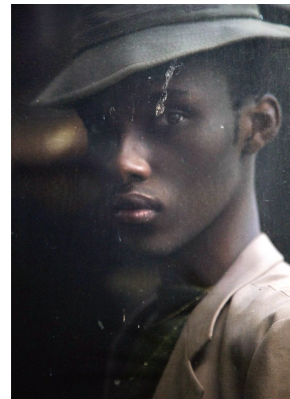

BOSS MODELS

CAPE TOWN

APHILE CARTER

Height: 190cm Chest: 80cm Waist: 81cm Suit: 32 L Shoe: 11 UK Hair: Black Eyes: Black