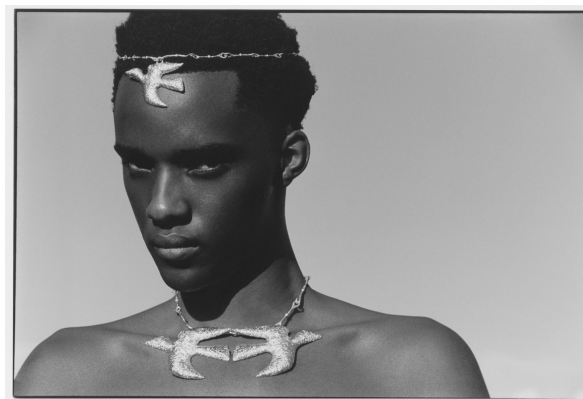

BOSS MODELS

CAPE TOWN

APHILE CARTER

Height: 190cm Chest: 80cm Waist: 81cm Suit: 32 L Shoe: 11 UK Hair: Black Eyes: Black