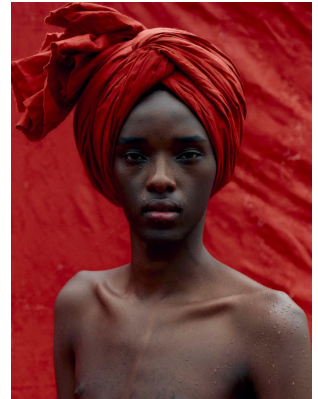

BOSS MODELS

CAPE TOWN

APHILE CARTER

Height: 190cm Chest: 80cm Waist: 81cm Suit: 32 L Shoe: 11 UK Hair: Black Eyes: Black

BOSS MODELS

CAPE TOWN

APHILE CARTER

Height: 190cm Chest: 80cm Waist: 81cm Suit: 32 L Shoe: 11 UK Hair: Black Eyes: Black