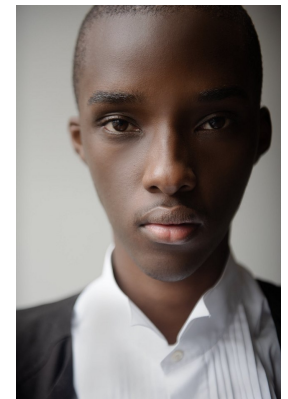

BOSS MODELS

CAPE TOWN

APHILE CARTER

Height: 190cm Chest: 80cm Waist: 81cm Suit: 32 L Shoe: 11 UK Hair: Black Eyes: Black