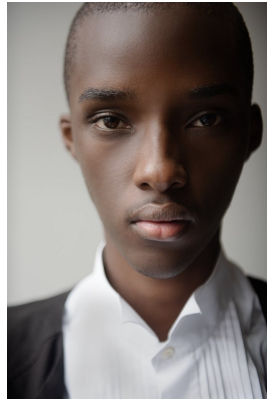

BOSS MODELS

CAPE TOWN

APHILE CARTER

Height: 190cm Chest: 80cm Waist: 81cm Suit: 32 L Shoe: 11 UK Hair: Black Eyes: Black

BOSS MODELS

CAPE TOWN

APHILE CARTER

Height: 190cm Chest: 80cm Waist: 81cm Suit: 32 L Shoe: 11 UK Hair: Black Eyes: Black