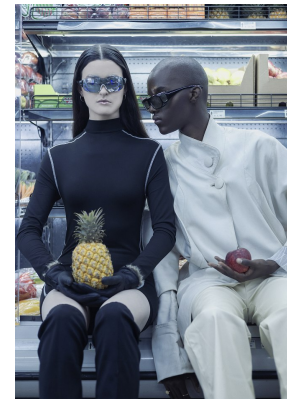

BOSS MODELS

CAPE TOWN

APHILE CARTER

Height: 190cm Chest: 80cm Waist: 81cm Suit: 32 L Shoe: 11 UK Hair: Black Eyes: Black