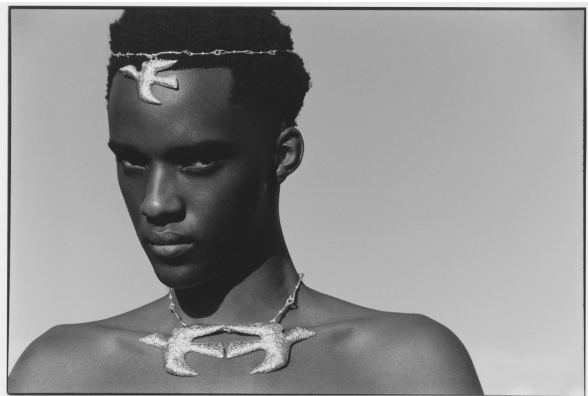

BOSS MODELS

CAPE TOWN

APHILE CARTER

Height: 190cm Chest: 80cm Waist: 81cm Suit: 32 L Shoe: 11 UK Hair: Black Eyes: Black

BOSS MODELS

CAPE TOWN

APHILE CARTER

Height: 190cm Chest: 80cm Waist: 81cm Suit: 32 L Shoe: 11 UK Hair: Black Eyes: Black