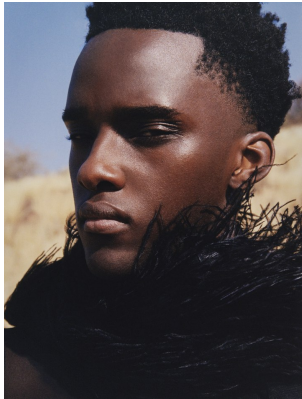

BOSS MODELS

CAPE TOWN

APHILE CARTER

Height: 190cm Chest: 80cm Waist: 81cm Suit: 32 L Shoe: 11 UK Hair: Black Eyes: Black

BOSS MODELS

CAPE TOWN

APHILE CARTER

Height: 190cm Chest: 80cm Waist: 81cm Suit: 32 L Shoe: 11 UK Hair: Black Eyes: Black