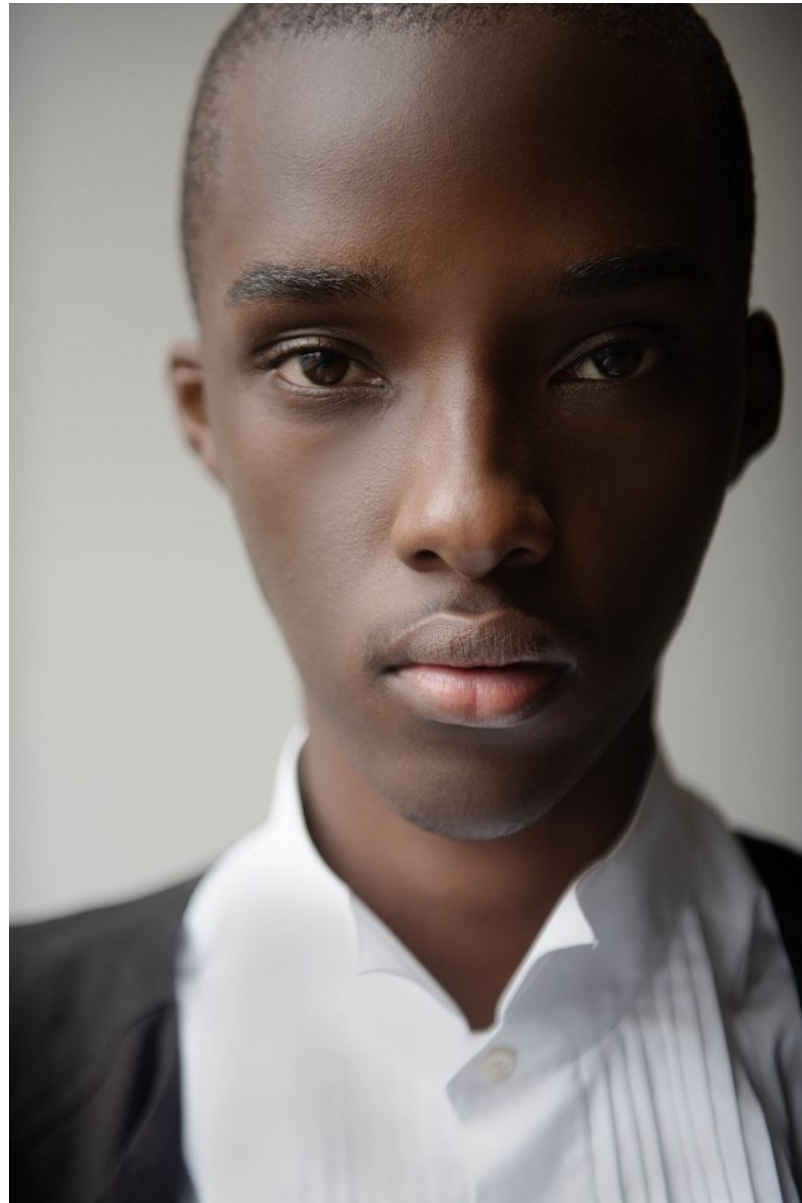

APHILE CARTER

BOSS MODELS

CAPE TOWN

APHILE CARTER

Height: 190cm Chest: 80cm Waist: 81cm Suit: 32 L Shoe: 11 UK Hair: Black Eyes: Black