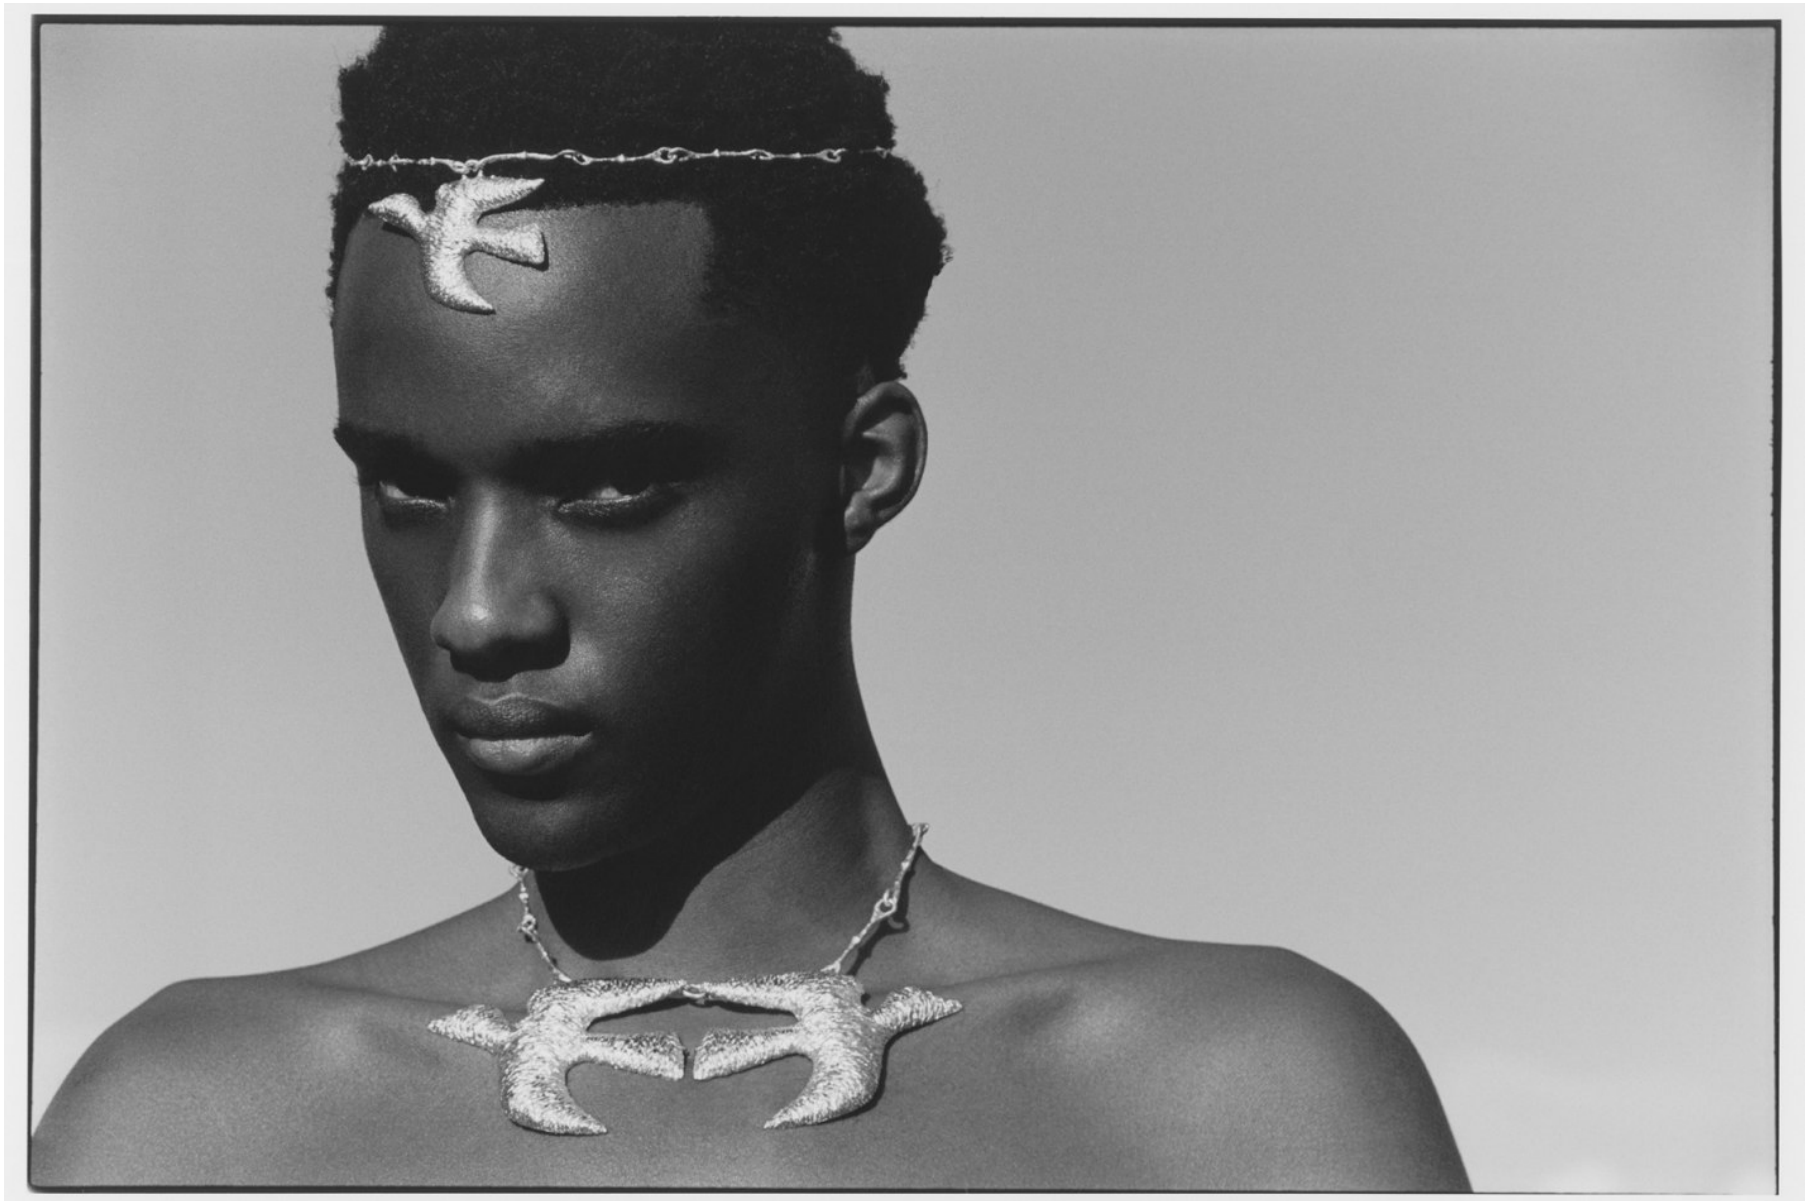

APHILE CARTER

BOSS MODELS

CAPE TOWN

APHILE CARTER

Height: 190cm Chest: 80cm Waist: 81cm Suit: 32 L Shoe: 11 UK Hair: Black Eyes: Black