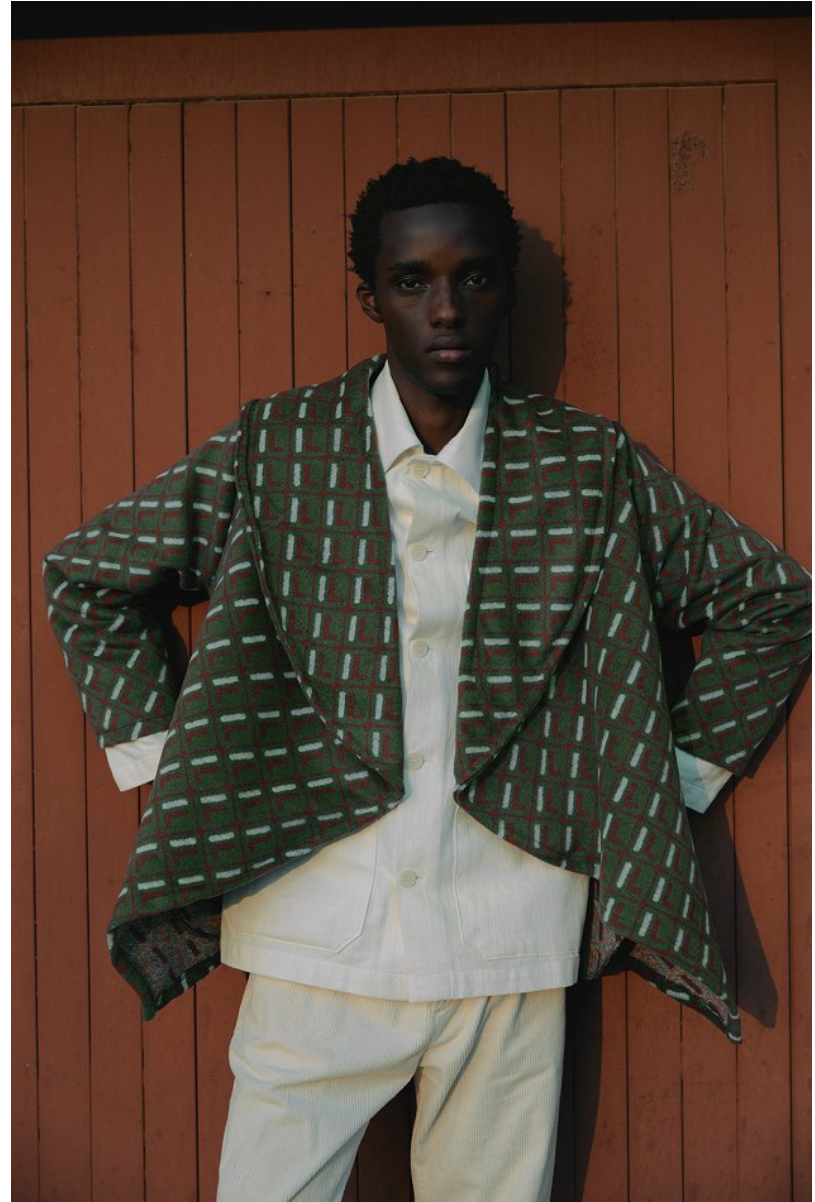

BOSS MODELS

CAPE TOWN

APHILE CARTER

Height: 190cm Chest: 80cm Waist: 81cm Suit: 32 L Shoe: 11 UK Hair: Black Eyes: Black