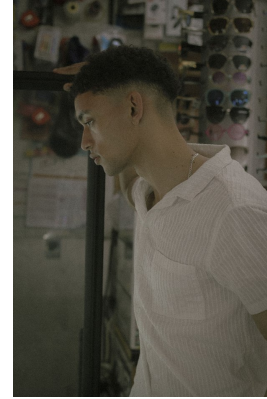

BOSS MODELS

CAPE TOWN

TRUWIN APPEL

Height: 186cm Chest: 98cm Waist: 72cm Suit: 38.5 R Shoe: 7 UK Hair: Dark Brown Eyes: Green/Brown

BOSS MODELS

CAPE TOWN

TRUWIN APPEL

Height: 186cm Chest: 98cm Waist: 72cm Suit: 38.5 R Shoe: 7 UK Hair: Dark Brown Eyes: Green/Brown