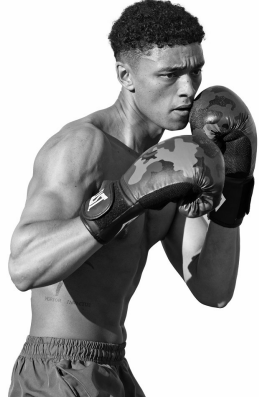

BOSS MODELS

CAPE TOWN

TRUWIN APPEL

Height: 186cm Chest: 98cm Waist: 72cm Suit: 38.5 R Shoe: 7 UK Hair: Dark Brown Eyes: Green/Brown

BOSS MODELS

CAPE TOWN

TRUWIN APPEL

Height: 186cm Chest: 98cm Waist: 72cm Suit: 38.5 R Shoe: 7 UK Hair: Dark Brown Eyes: Green/Brown