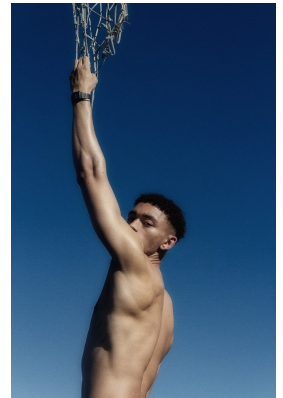

BOSS MODELS

CAPE TOWN

TRUWIN APPEL

Height: 186cm Chest: 98cm Waist: 72cm Suit: 38.5 R Shoe: 7 UK Hair: Dark Brown Eyes: Green/Brown

BOSS MODELS

CAPE TOWN

TRUWIN APPEL

Height: 186cm Chest: 98cm Waist: 72cm Suit: 38.5 R Shoe: 7 UK Hair: Dark Brown Eyes: Green/Brown