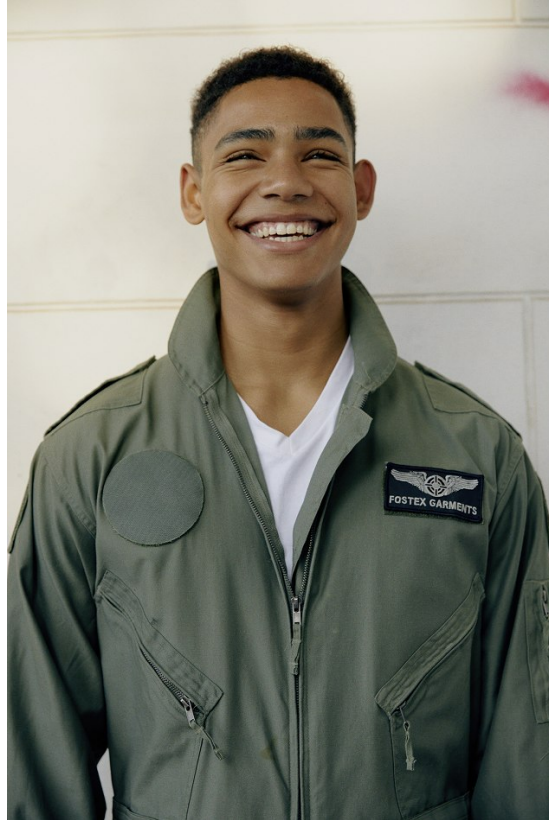

BOSS MODELS

CAPE TOWN

DANTE TAMBO

Height: 180cm Chest: 102cm Waist: 84cm Suit: 39 Shoe: 11 UK Hair: Brown Eyes: Brown

BOSS MODELS

CAPE TOWN

DANTE TAMBO

Height: 180cm Chest: 102cm Waist: 84cm Suit: 39 Shoe: 11 UK Hair: Brown Eyes: Brown

BOSS MODELS

CAPE TOWN

DANTE TAMBO

Height: 180cm Chest: 102cm Waist: 84cm Suit: 39 Shoe: 11 UK Hair: Brown Eyes: Brown