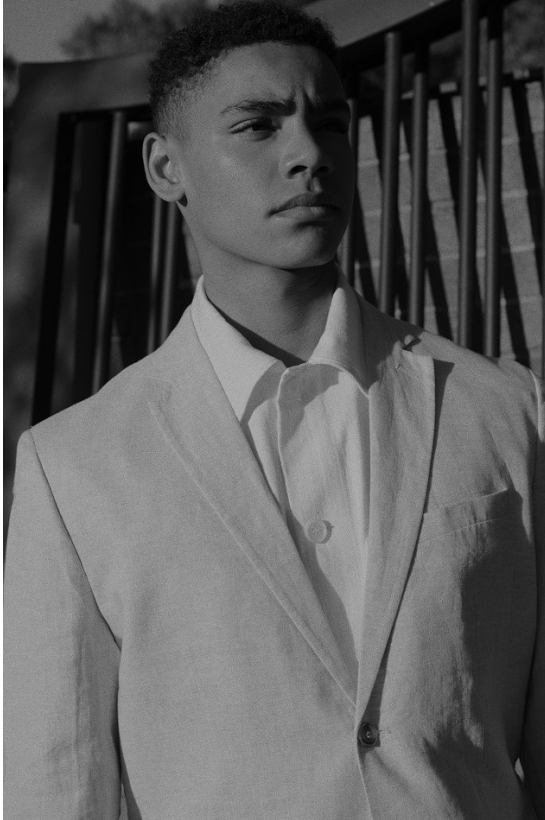

BOSS MODELS

CAPE TOWN

DANTE TAMBO

Height: 180cm Chest: 102cm Waist: 84cm Suit: 39 Shoe: 11 UK Hair: Brown Eyes: Brown

BOSS MODELS

CAPE TOWN

DANTE TAMBO

Height: 180cm Chest: 102cm Waist: 84cm Suit: 39 Shoe: 11 UK Hair: Brown Eyes: Brown

BOSS MODELS

CAPE TOWN

DANTE TAMBO

Height: 180cm Chest: 102cm Waist: 84cm Suit: 39 Shoe: 11 UK Hair: Brown Eyes: Brown