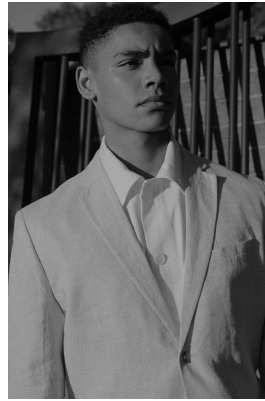

BOSS MODELS

CAPE TOWN

DANTE TAMBO

Height: 180cm Chest: 102cm Waist: 84cm Suit: 39 Shoe: 11 UK Hair: Brown Eyes: Brown