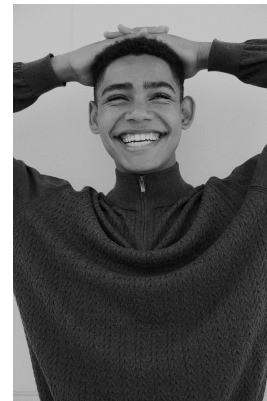

BOSS MODELS

CAPE TOWN

DANTE TAMBO

Height: 180cm Chest: 102cm Waist: 84cm Suit: 39 Shoe: 11 UK Hair: Brown Eyes: Brown