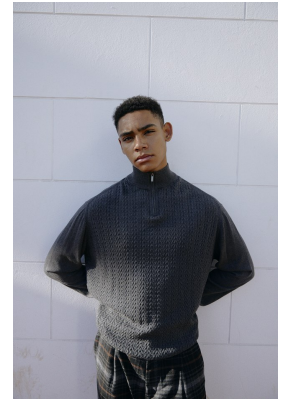

BOSS MODELS

CAPE TOWN

DANTE TAMBO

Height: 180cm Chest: 102cm Waist: 84cm Suit: 39 Shoe: 11 UK Hair: Brown Eyes: Brown