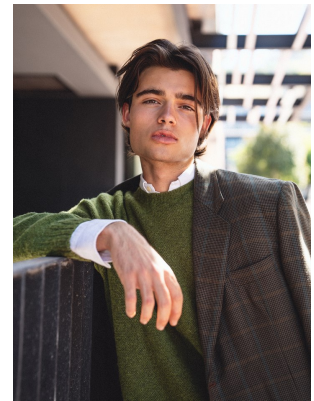

# BOSS MODELS

CAPE TOWN

## ROBERT CORNWALL

Height: 190cm Chest: 101cm Waist: 81cm Suit: 38 L Shoe: 10 UK Hair: Dark Brown Eyes: Hazel