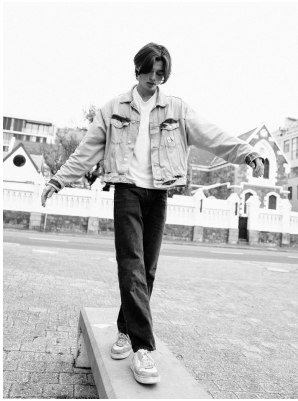

# BOSS MODELS

CAPE TOWN

## ROBERT CORNWALL

Height: 190cm Chest: 101cm Waist: 81cm Suit: 38 L Shoe: 10 UK Hair: Dark Brown Eyes: Hazel