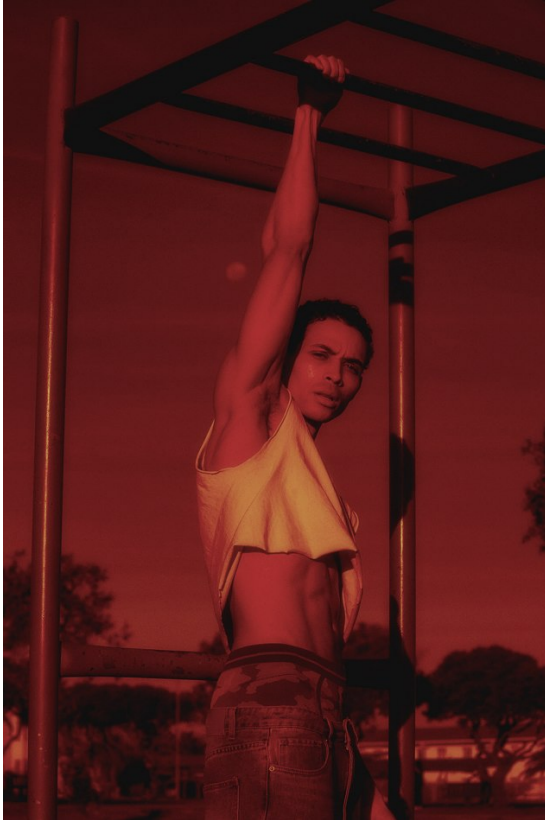

BOSS MODELS

CAPE TOWN

CALLYN HOPE

Height: 180cm Chest: 100cm Waist: 74cm Suit: 40 R Shoe: 8 UK Hair: Brown Eyes: Blue