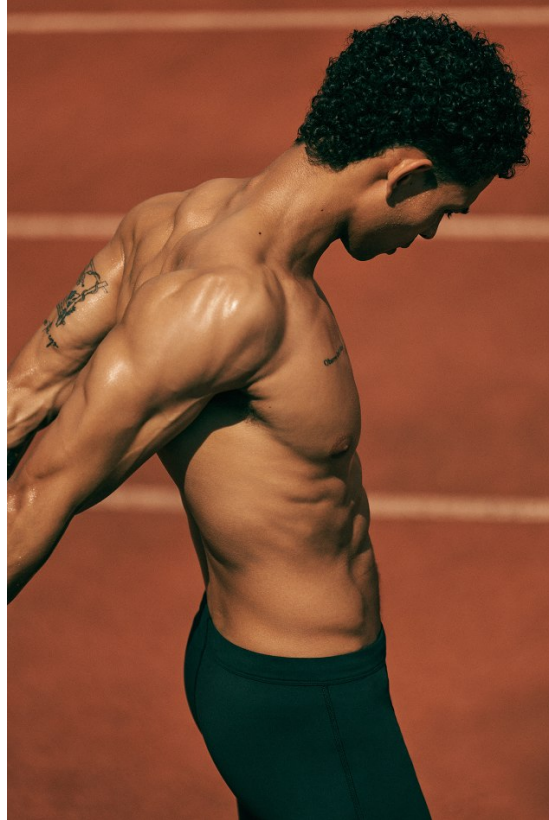

BOSS MODELS

CAPE TOWN

CALLYN HOPE

Height: 180cm Chest: 100cm Waist: 74cm Suit: 40 R Shoe: 8 UK Hair: Brown Eyes: Blue

BOSS MODELS

CAPE TOWN

CALLYN HOPE

Height: 180cm Chest: 100cm Waist: 74cm Suit: 40 R Shoe: 8 UK Hair: Brown Eyes: Blue

BOSS MODELS

CAPE TOWN

CALLYN HOPE

Height: 180cm Chest: 100cm Waist: 74cm Suit: 40 R Shoe: 8 UK Hair: Brown Eyes: Blue