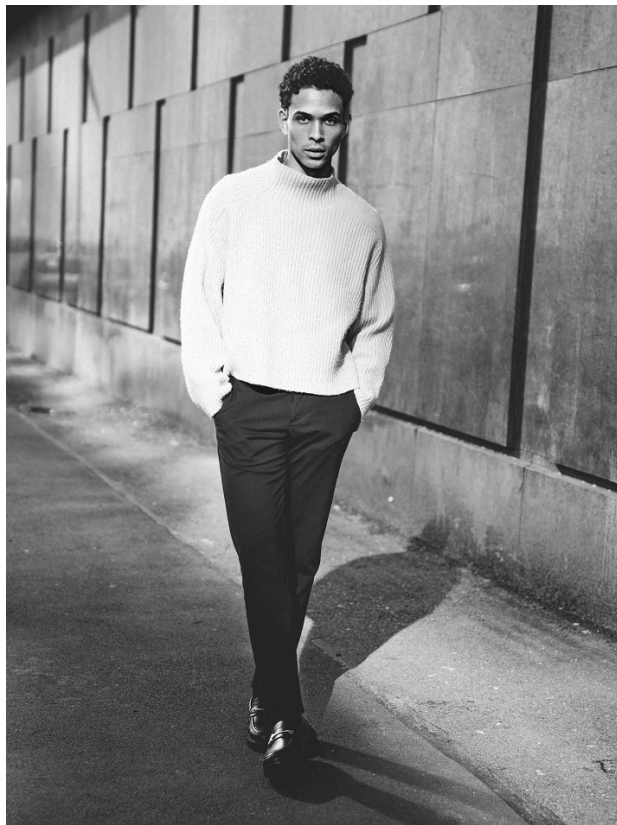

BOSS MODELS

CAPE TOWN

CALLYN HOPE

Height: 180cm Chest: 100cm Waist: 74cm Suit: 40 R Shoe: 8 UK Hair: Brown Eyes: Blue

BOSS MODELS

CAPE TOWN

CALLYN HOPE

Height: 180cm Chest: 100cm Waist: 74cm Suit: 40 R Shoe: 8 UK Hair: Brown Eyes: Blue

BOSS MODELS

CAPE TOWN

CALLYN HOPE

Height: 180cm Chest: 100cm Waist: 74cm Suit: 40 R Shoe: 8 UK Hair: Brown Eyes: Blue