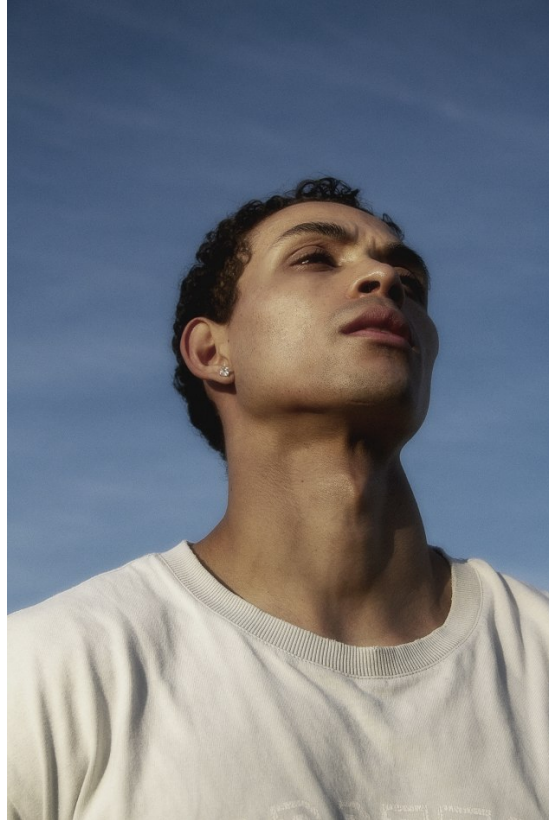

BOSS MODELS

CAPE TOWN

CALLYN HOPE

Height: 180cm Chest: 100cm Waist: 74cm Suit: 40 R Shoe: 8 UK Hair: Brown Eyes: Blue

BOSS MODELS

CAPE TOWN

CALLYN HOPE

Height: 180cm Chest: 100cm Waist: 74cm Suit: 40 R Shoe: 8 UK Hair: Brown Eyes: Blue

BOSS MODELS

CAPE TOWN

CALLYN HOPE

Height: 180cm Chest: 100cm Waist: 74cm Suit: 40 R Shoe: 8 UK Hair: Brown Eyes: Blue