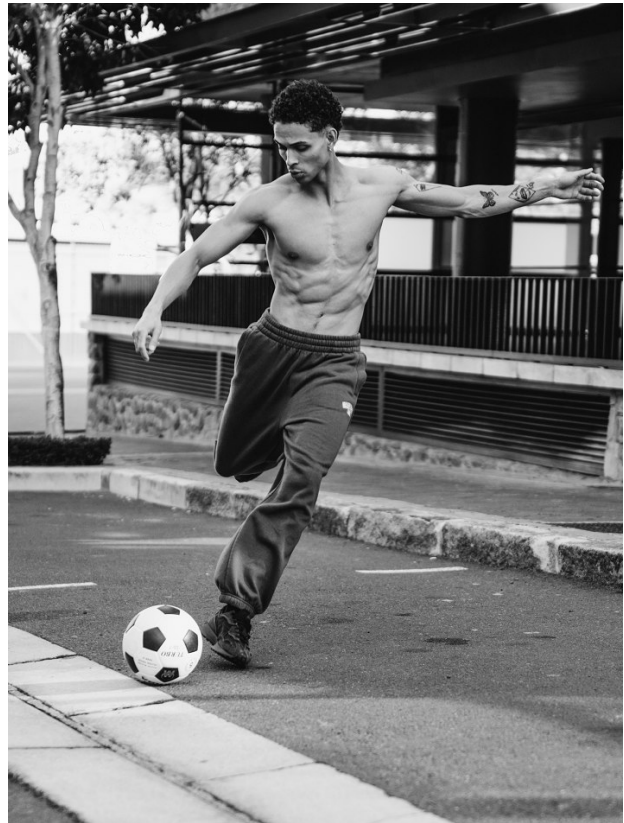

BOSS MODELS

CAPE TOWN

CALLYN HOPE

Height: 180cm Chest: 100cm Waist: 74cm Suit: 40 R Shoe: 8 UK Hair: Brown Eyes: Blue

BOSS MODELS

CAPE TOWN

CALLYN HOPE

Height: 180cm Chest: 100cm Waist: 74cm Suit: 40 R Shoe: 8 UK Hair: Brown Eyes: Blue