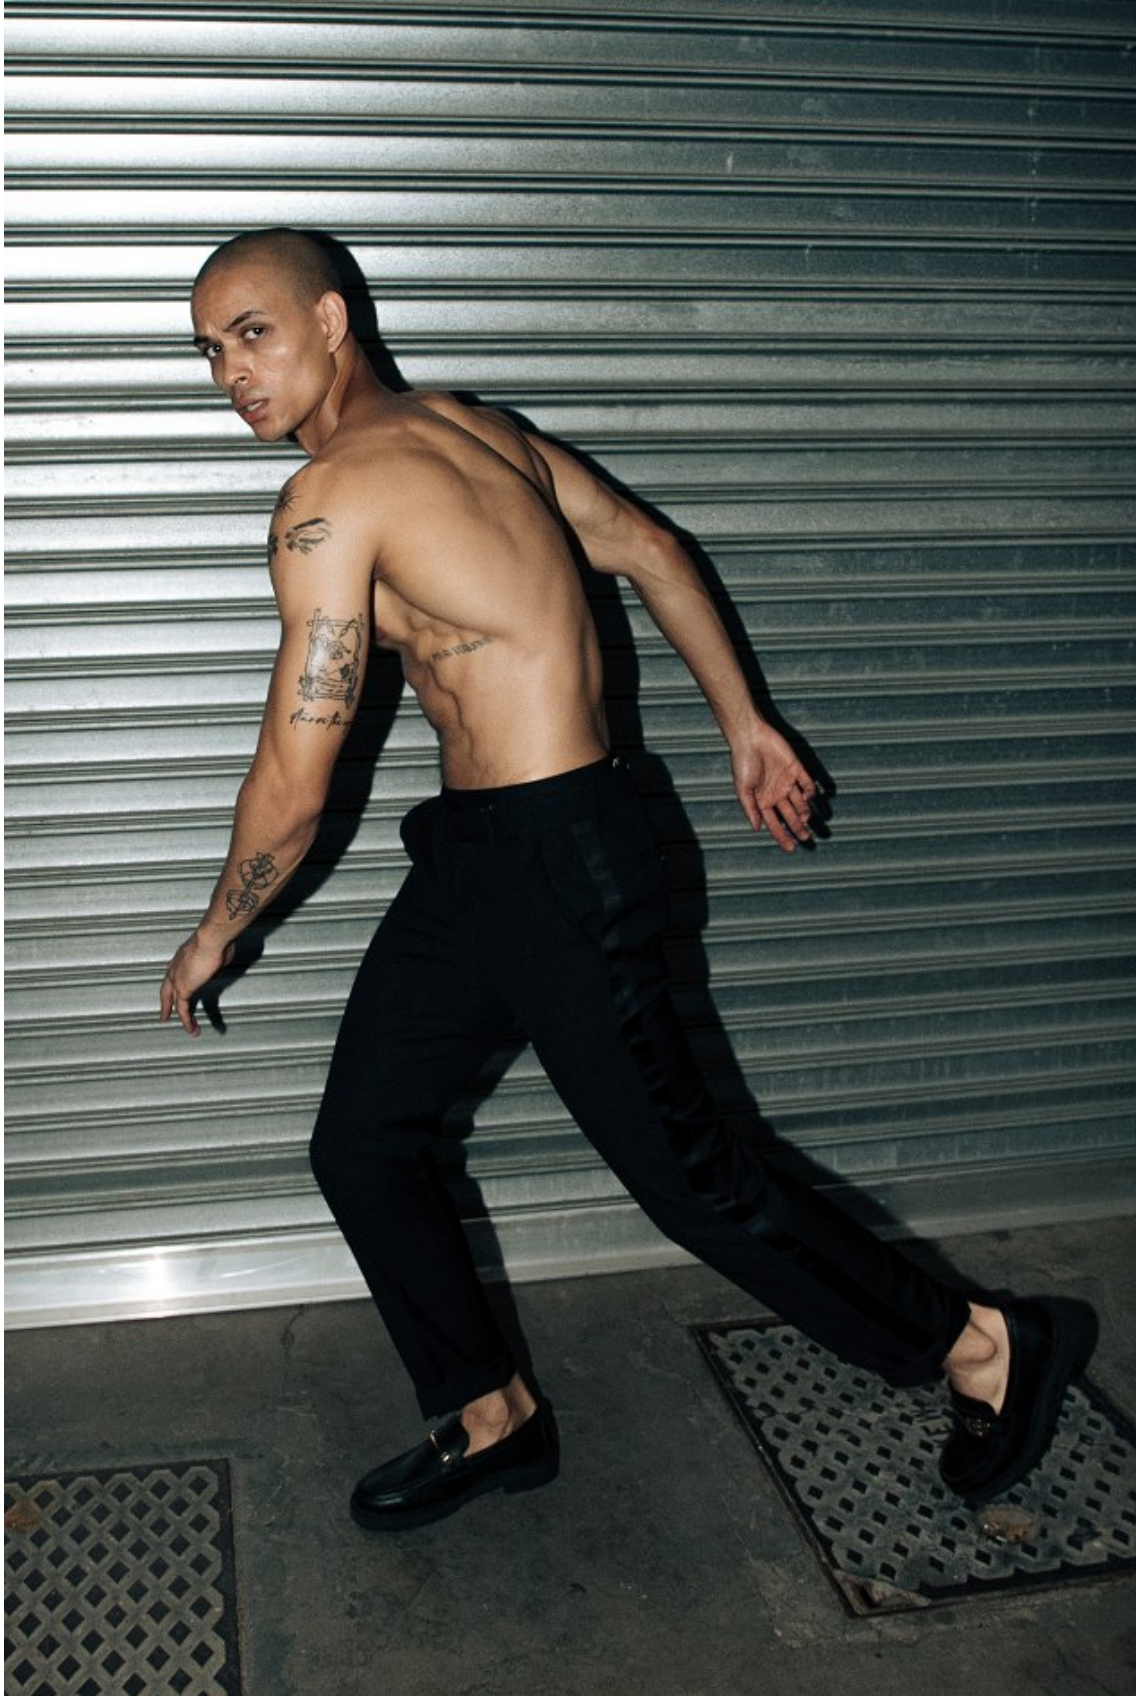

CALLYN HOPE

BOSS MODELS

CAPE TOWN

Height: 180cm Chest: 100cm Waist: 74cm Suit: 40 R Shoe: 8 UK Hair: Brown Eyes: Blue