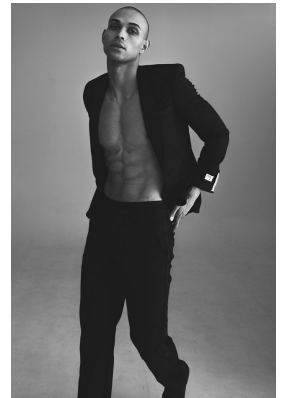

BOSS MODELS

CAPE TOWN

CALLYN HOPE

Height: 180cm Chest: 100cm Waist: 74cm Suit: 40 R Shoe: 8 UK Hair: Brown Eyes: Blue

BOSS MODELS

CAPE TOWN

CALLYN HOPE

Height: 180cm Chest: 100cm Waist: 74cm Suit: 40 R Shoe: 8 UK Hair: Brown Eyes: Blue