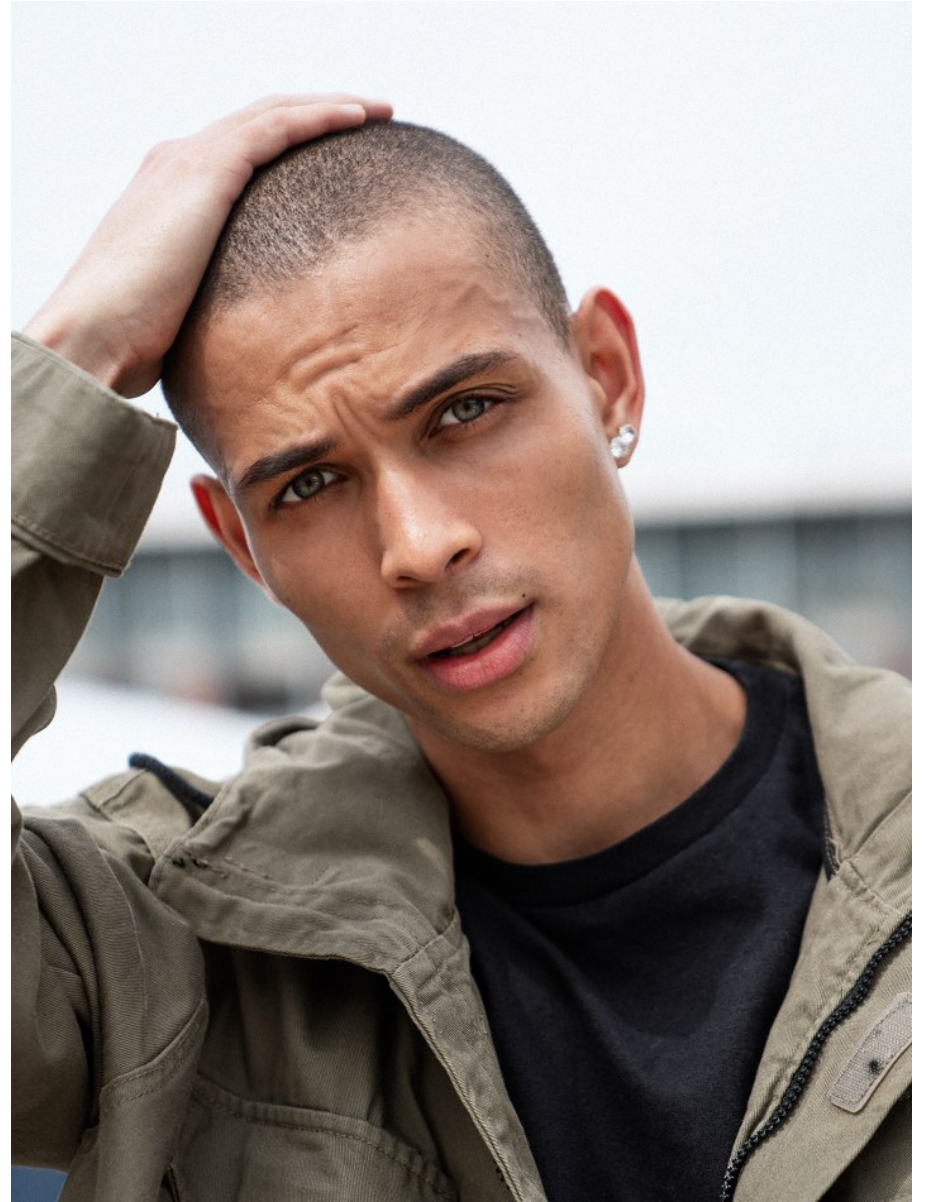

# BOSS MODELS

CAPE TOWN

CALLYN HOPE

Height: 180cm Chest: 100cm Waist: 74cm Suit: 40 R Shoe: 8 UK Hair: Brown Eyes: Blue

# BOSS MODELS

CAPE TOWN

CALYN HOPE

Height: 180cm Chest: 100cm Waist: 74cm Suit: 40 R Shoe: 8 UK Hair: Brown Eyes: Blue