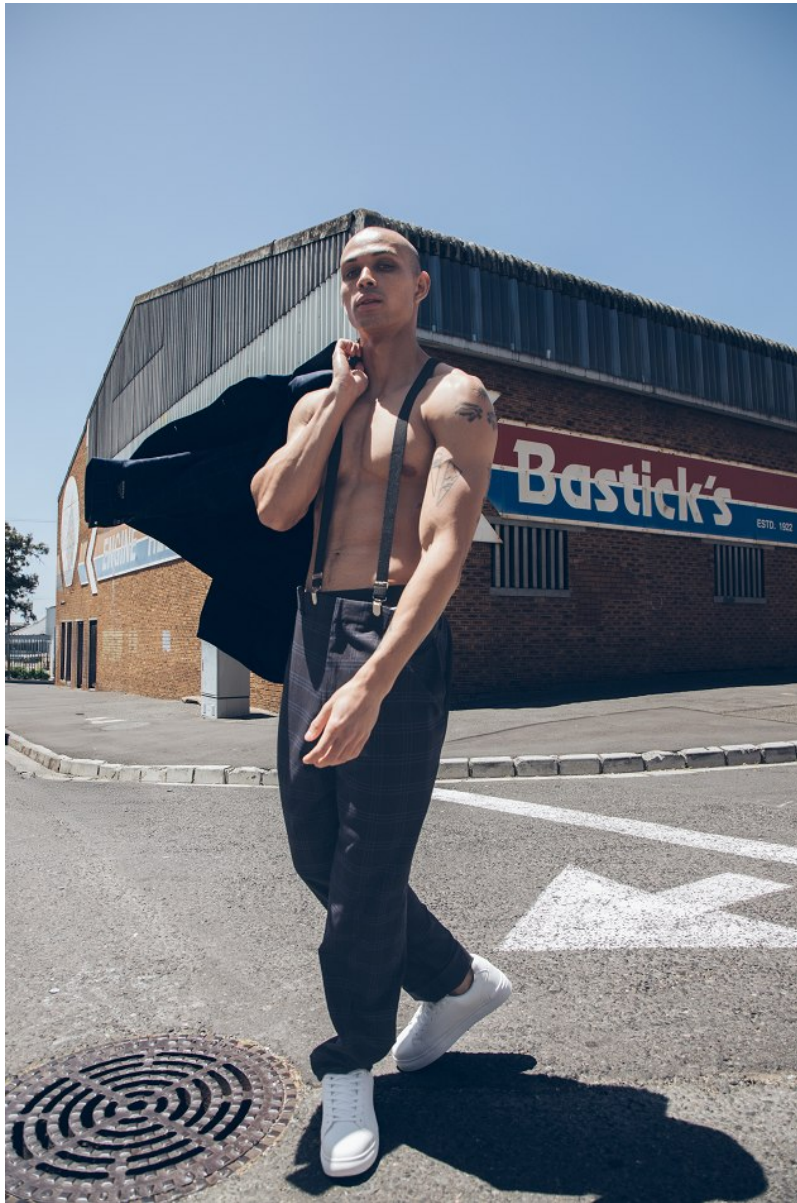

CALLYN HOPE

BOSS MODELS

CAPE TOWN

CALLYN HOPE

Height: 180cm Chest: 100cm Waist: 74cm Suit: 40 R Shoe: 8 UK Hair: Brown Eyes: Blue