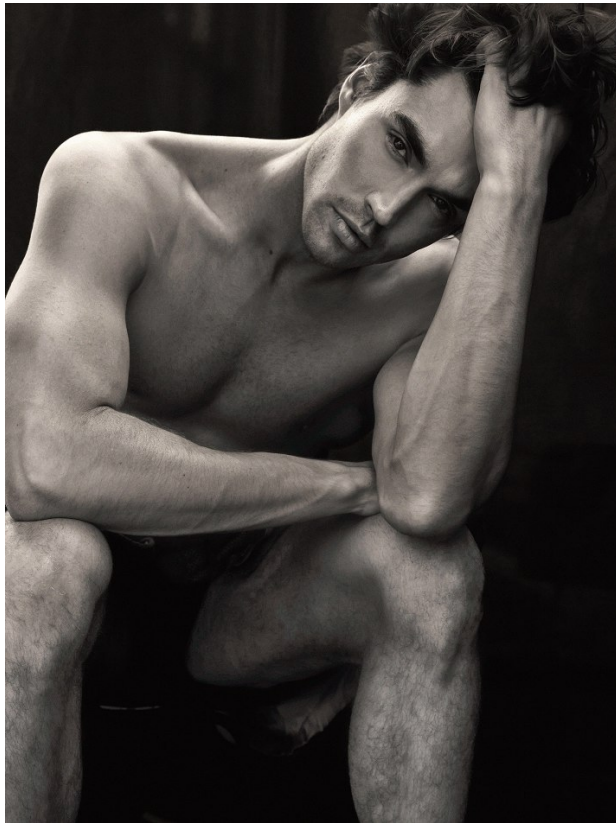

BOSS MODELS

CAPE TOWN

NIKOLAI FÜRNISS

Height: 186cm Chest: 97cm Waist: 77cm Suit: 38 L Shoe: 8.5 UK Hair: Brown Eyes: Hazel