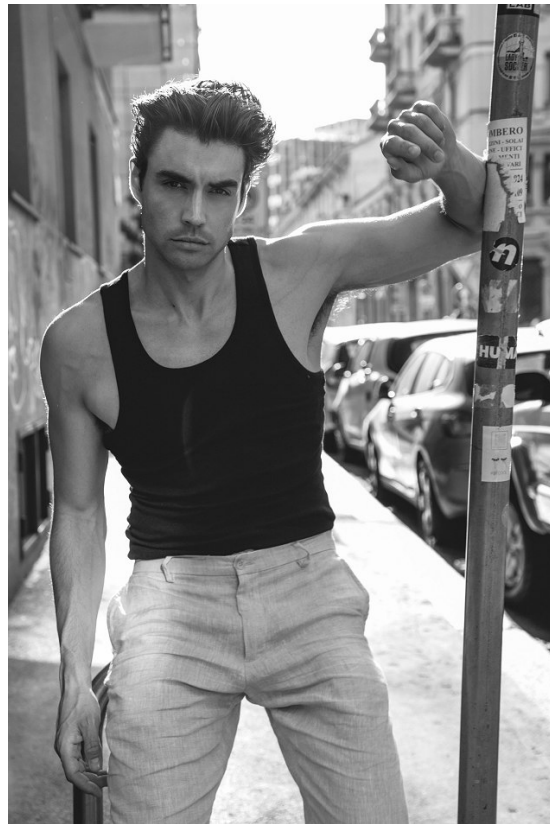

BOSS MODELS

CAPE TOWN

NIKOLAI FÜRNISS

Height: 186cm Chest: 97cm Waist: 77cm Suit: 38 L Shoe: 8.5 UK Hair: Brown Eyes: Hazel

BOSS MODELS

CAPE TOWN

NIKOLAI FÜRNISS

Height: 186cm Chest: 97cm Waist: 77cm Suit: 38 L Shoe: 8.5 UK Hair: Brown Eyes: Hazel