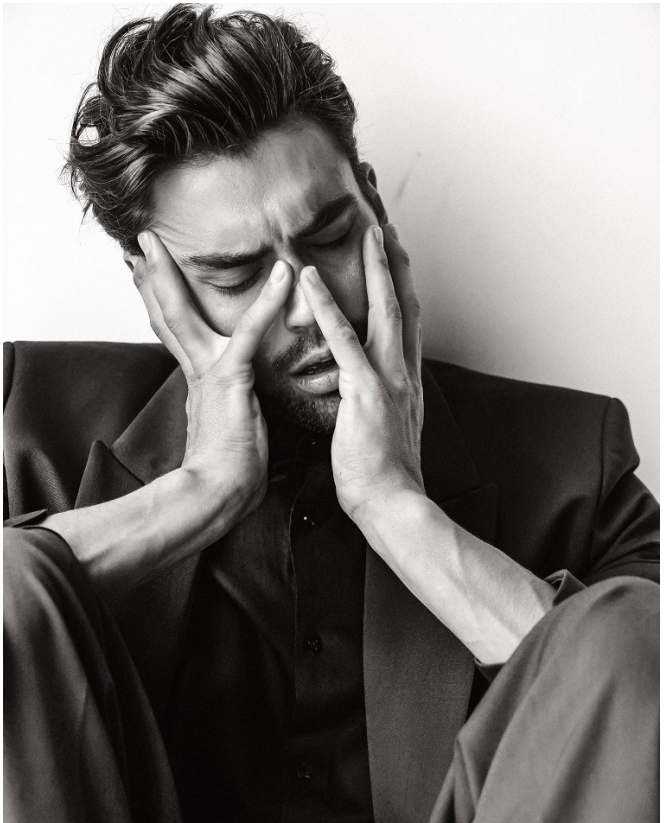

BOSS MODELS

CAPE TOWN

NIKOLAI FÜRNISS

Height: 186cm Chest: 97cm Waist: 77cm Suit: 38 L Shoe: 8.5 UK Hair: Brown Eyes: Hazel

BOSS MODELS

CAPE TOWN

NIKOLAI FÜRNISS

Height: 186cm Chest: 97cm Waist: 77cm Suit: 38 L Shoe: 8.5 UK Hair: Brown Eyes: Hazel