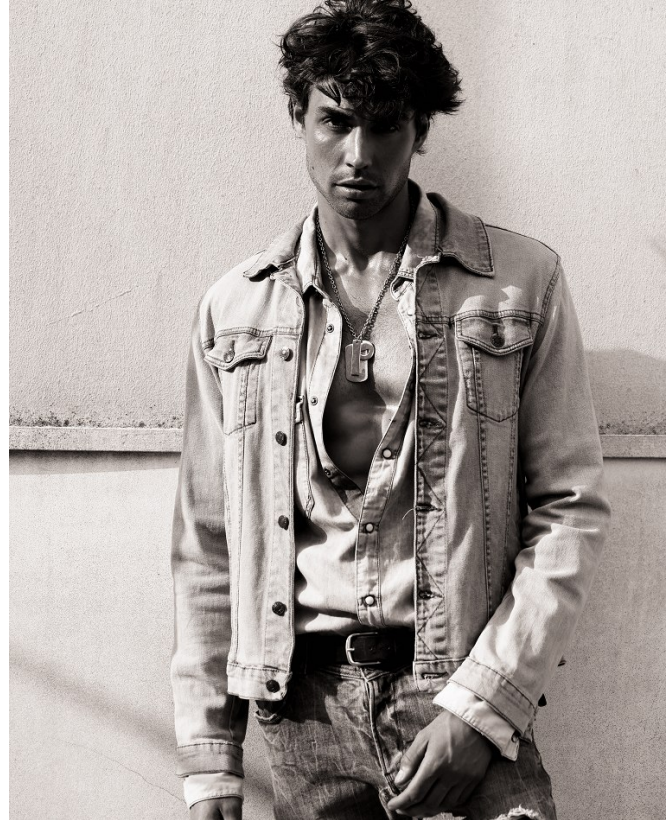

BOSS MODELS

CAPE TOWN

NIKOLAI FÜRNISS

Height: 186cm Chest: 97cm Waist: 77cm Suit: 38 L Shoe: 8.5 UK Hair: Brown Eyes: Hazel