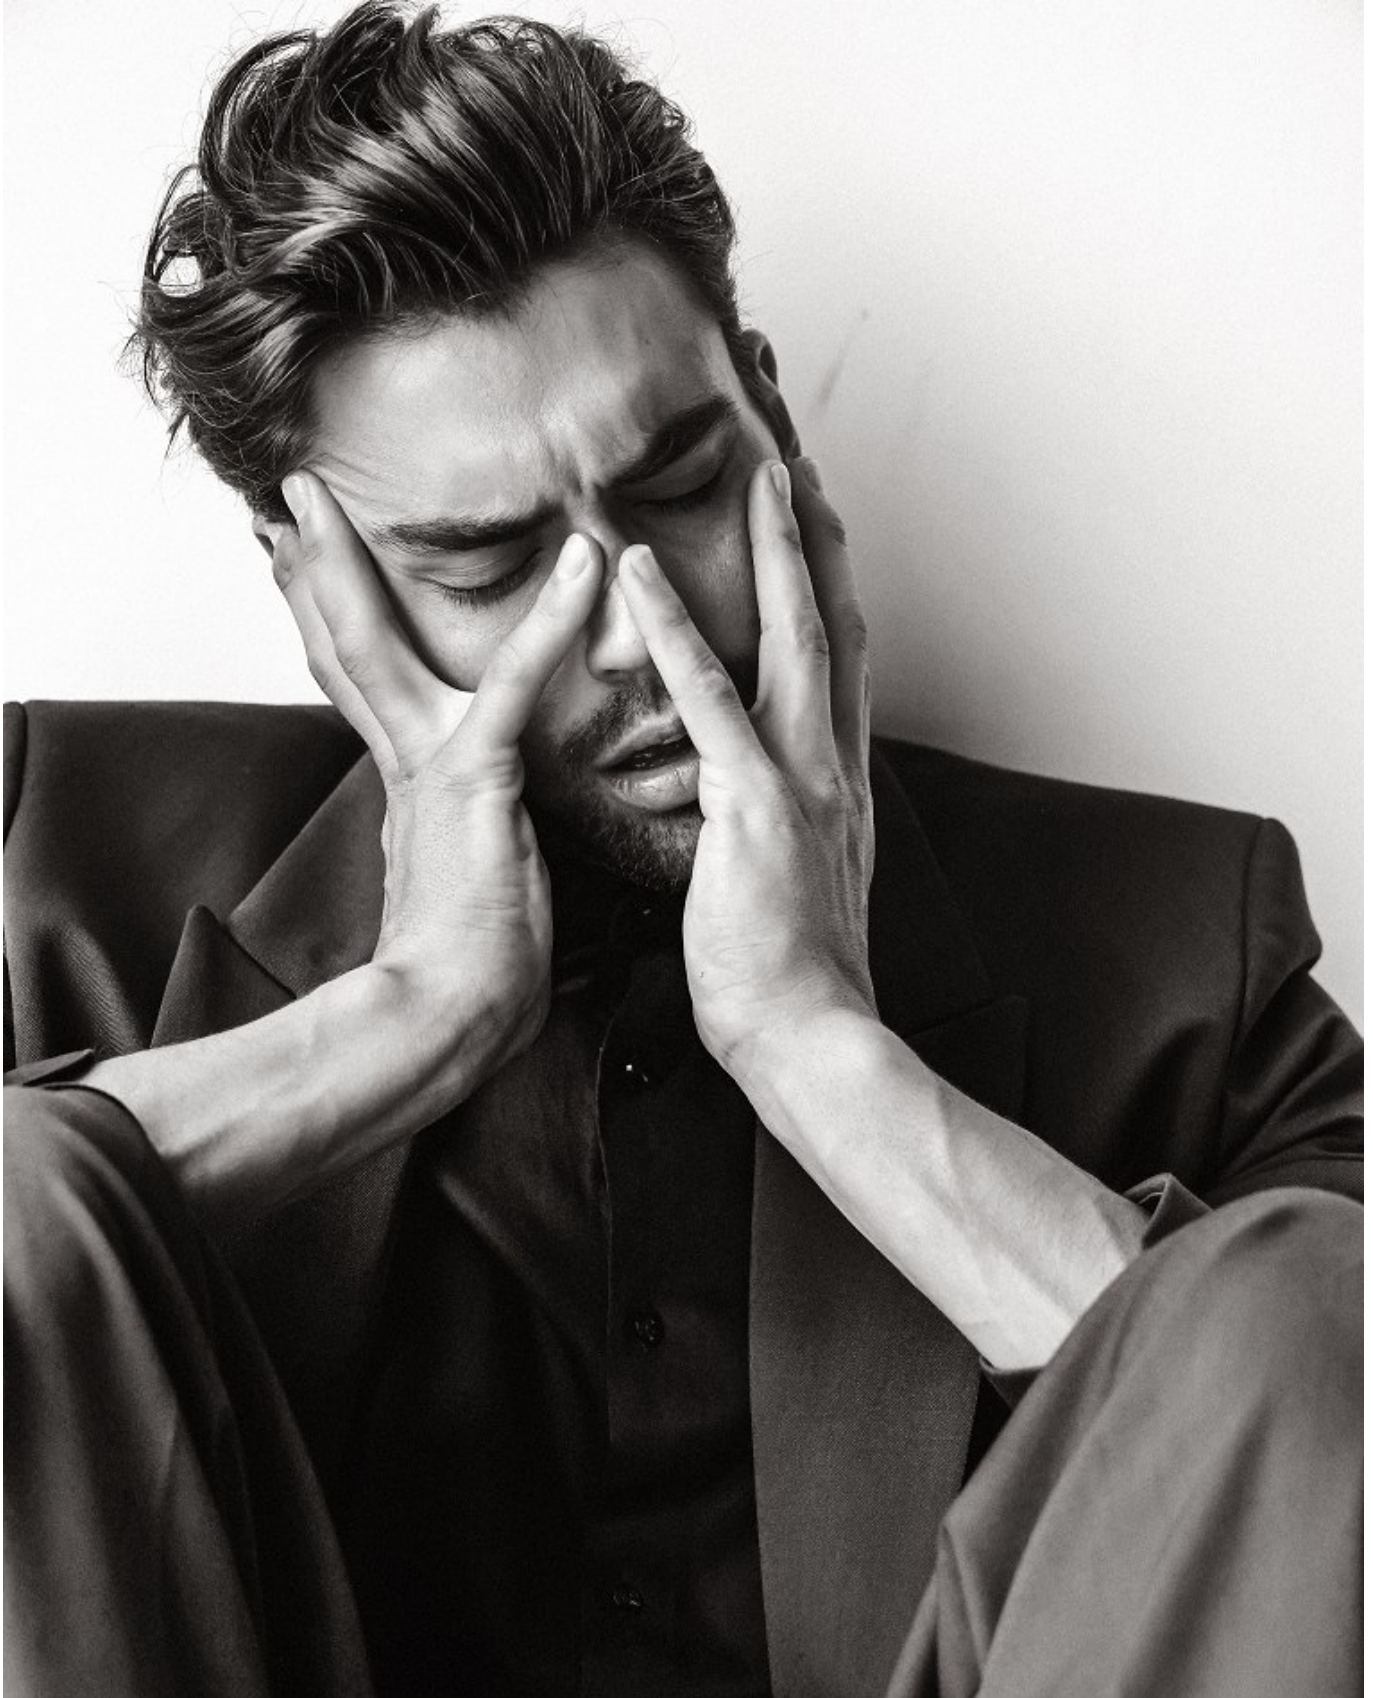

NIKOLAI FÜRNISS

BOSS MODELS

CAPE TOWN

Height: 186cm Chest: 97cm Waist: 77cm Suit: 38 L Shoe: 8.5 UK Hair: Brown Eyes: Hazel