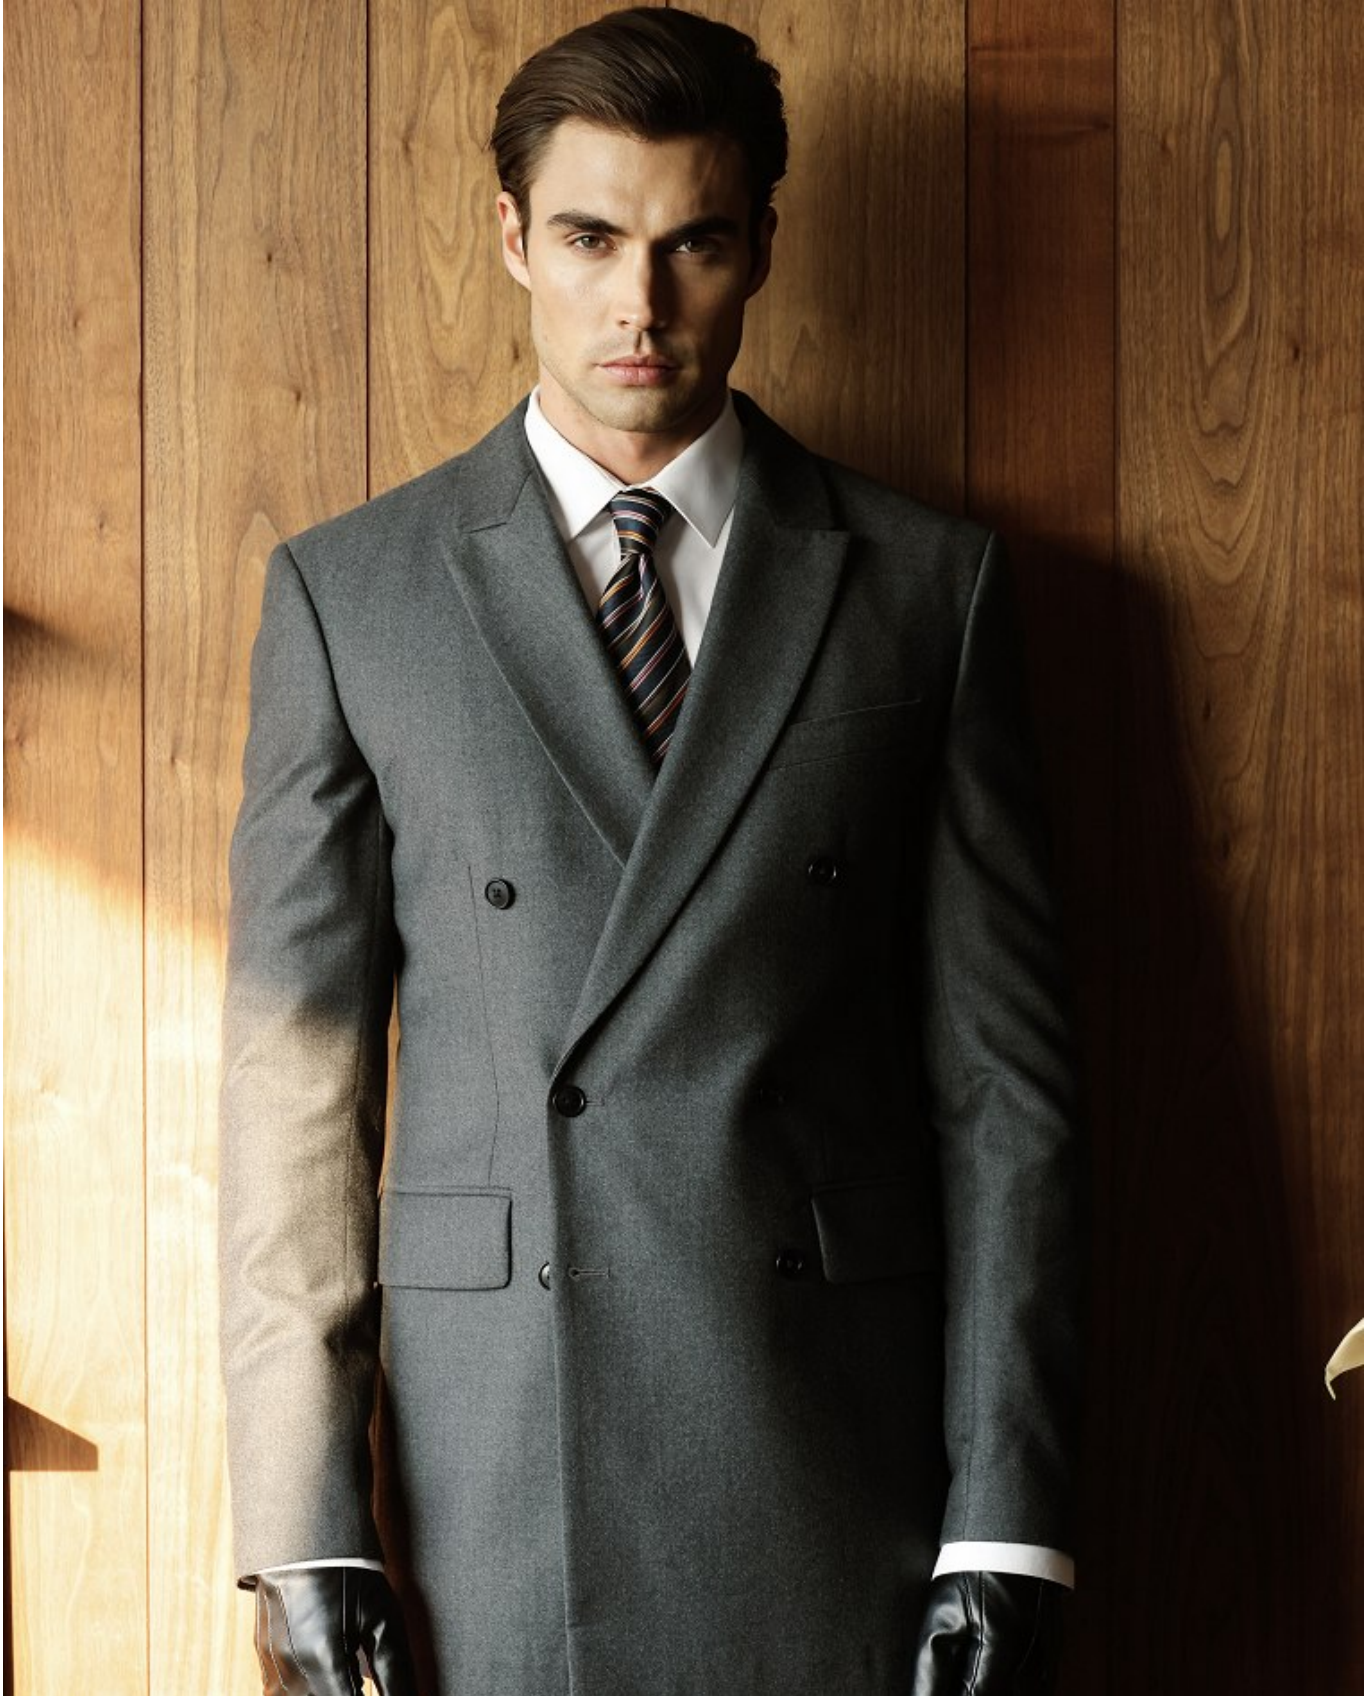

BOSS MODELS

CAPE TOWN

NIKOLAI FÜRNISS

Height: 186cm Chest: 97cm Waist: 77cm Suit: 38 L Shoe: 8.5 UK Hair: Brown Eyes: Hazel

BOSS MODELS

CAPE TOWN

NIKOLAI FÜRNISS

Height: 186cm Chest: 97cm Waist: 77cm Suit: 38 L Shoe: 8.5 UK Hair: Brown Eyes: Hazel