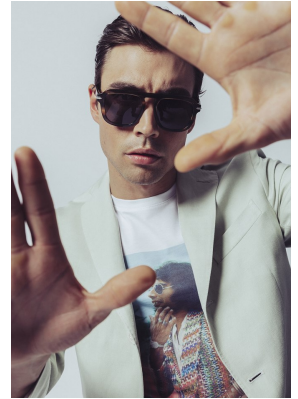

BOSS MODELS

CAPE TOWN

NIKOLAI FÜRNISS

Height: 186cm Chest: 97cm Waist: 77cm Suit: 38 L Shoe: 8.5 UK Hair: Brown Eyes: Hazel

BOSS MODELS

CAPE TOWN

NIKOLAI FÜRNISS

Height: 186cm Chest: 97cm Waist: 77cm Suit: 38 L Shoe: 8.5 UK Hair: Brown Eyes: Hazel

BOSS MODELS

CAPE TOWN

NIKOLAI FÜRNISS

Height: 186cm Chest: 97cm Waist: 77cm Suit: 38 L Shoe: 8.5 UK Hair: Brown Eyes: Hazel