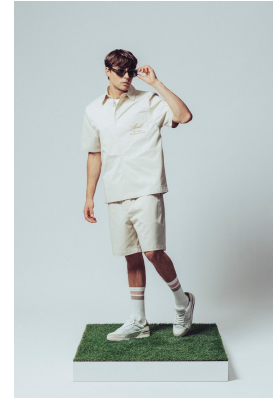

BOSS MODELS

CAPE TOWN

NIKOLAI FÜRNISS

Height: 186cm Chest: 97cm Waist: 77cm Suit: 38 L Shoe: 8.5 UK Hair: Brown Eyes: Hazel

BOSS MODELS

CAPE TOWN

NIKOLAI FÜRNISS

Height: 186cm Chest: 97cm Waist: 77cm Suit: 38 L Shoe: 8.5 UK Hair: Brown Eyes: Hazel

BOSS MODELS

CAPE TOWN

NIKOLAI FÜRNISS

Height: 186cm Chest: 97cm Waist: 77cm Suit: 38 L Shoe: 8.5 UK Hair: Brown Eyes: Hazel