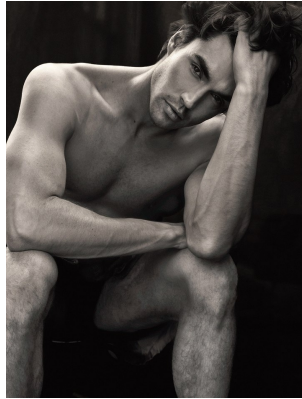

BOSS MODELS

CAPE TOWN

NIKOLAI FÜRNISS

Height: 186cm Chest: 97cm Waist: 77cm Suit: 38 L Shoe: 8.5 UK Hair: Brown Eyes: Hazel

BOSS MODELS

CAPE TOWN

NIKOLAI FÜRNISS

Height: 186cm Chest: 97cm Waist: 77cm Suit: 38 L Shoe: 8.5 UK Hair: Brown Eyes: Hazel

BOSS MODELS

CAPE TOWN

NIKOLAI FÜRNISS

Height: 186cm Chest: 97cm Waist: 77cm Suit: 38 L Shoe: 8.5 UK Hair: Brown Eyes: Hazel