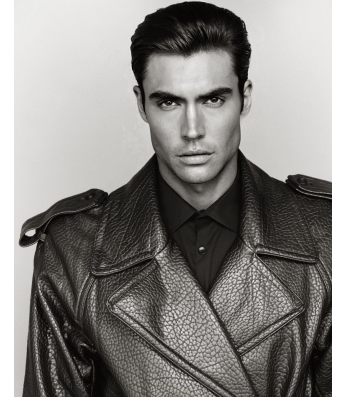

BOSS MODELS

CAPE TOWN

NIKOLAI FÜRNISS

Height: 186cm Chest: 97cm Waist: 77cm Suit: 38 L Shoe: 8.5 UK Hair: Brown Eyes: Hazel

BOSS MODELS

CAPE TOWN

NIKOLAI FÜRNISS

Height: 186cm Chest: 97cm Waist: 77cm Suit: 38 L Shoe: 8.5 UK Hair: Brown Eyes: Hazel

BOSS MODELS

CAPE TOWN

NIKOLAI FÜRNISS

Height: 186cm Chest: 97cm Waist: 77cm Suit: 38 L Shoe: 8.5 UK Hair: Brown Eyes: Hazel