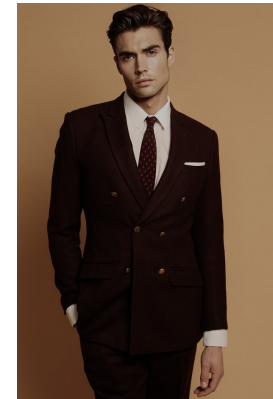

BOSS MODELS

CAPE TOWN

NIKOLAI FÜRNISS

Height: 186cm Chest: 97cm Waist: 77cm Suit: 38 L Shoe: 8.5 UK Hair: Brown Eyes: Hazel

BOSS MODELS

CAPE TOWN

NIKOLAI FÜRNISS

Height: 186cm Chest: 97cm Waist: 77cm Suit: 38 L Shoe: 8.5 UK Hair: Brown Eyes: Hazel

BOSS MODELS

CAPE TOWN

NIKOLAI FÜRNISS

Height: 186cm Chest: 97cm Waist: 77cm Suit: 38 L Shoe: 8.5 UK Hair: Brown Eyes: Hazel