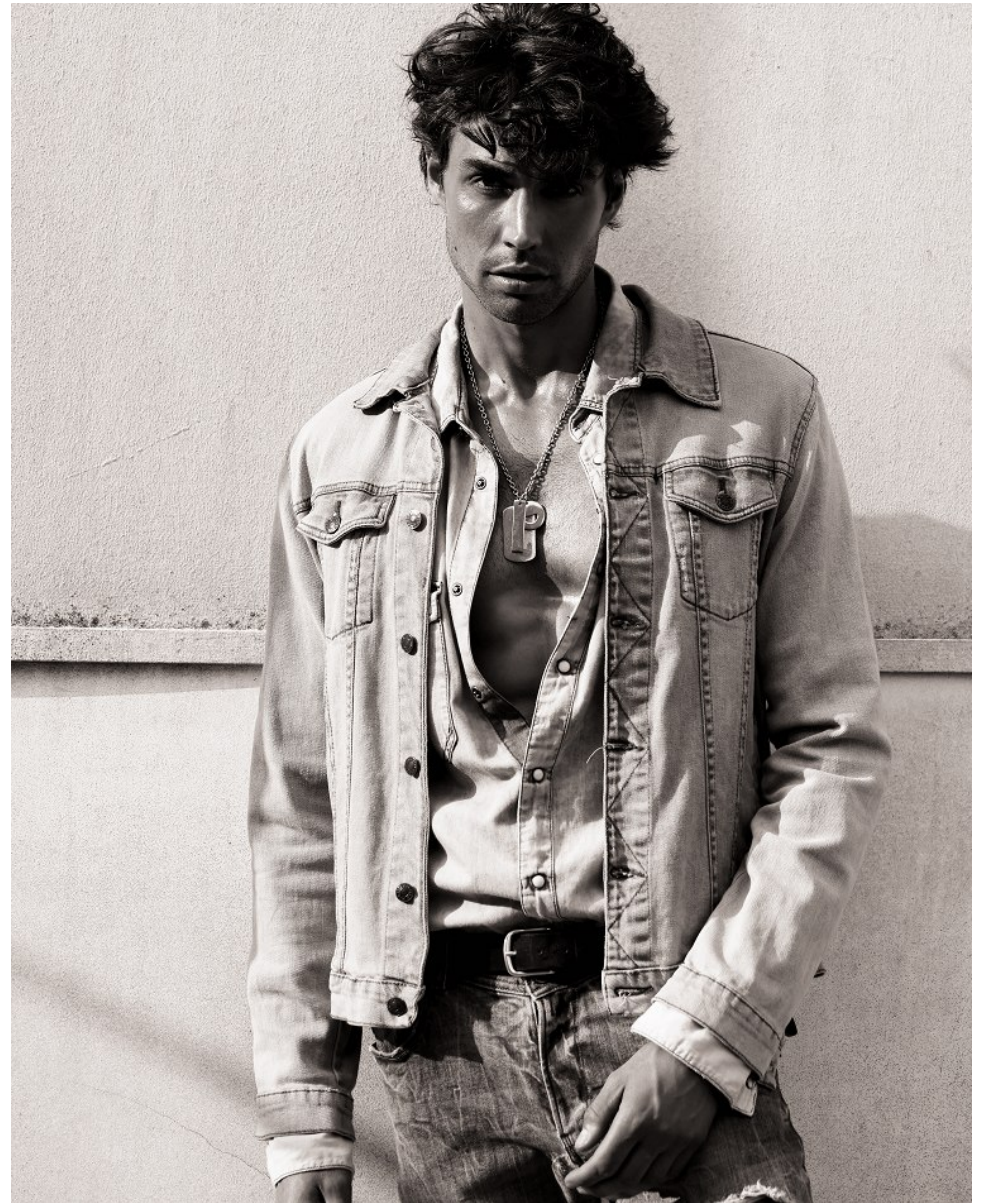

BOSS MODELS

CAPE TOWN

Height: 186cm Chest: 97cm Waist: 77cm Suit: 38 L Shoe: 8.5 UK Hair: Brown Eyes: Hazel