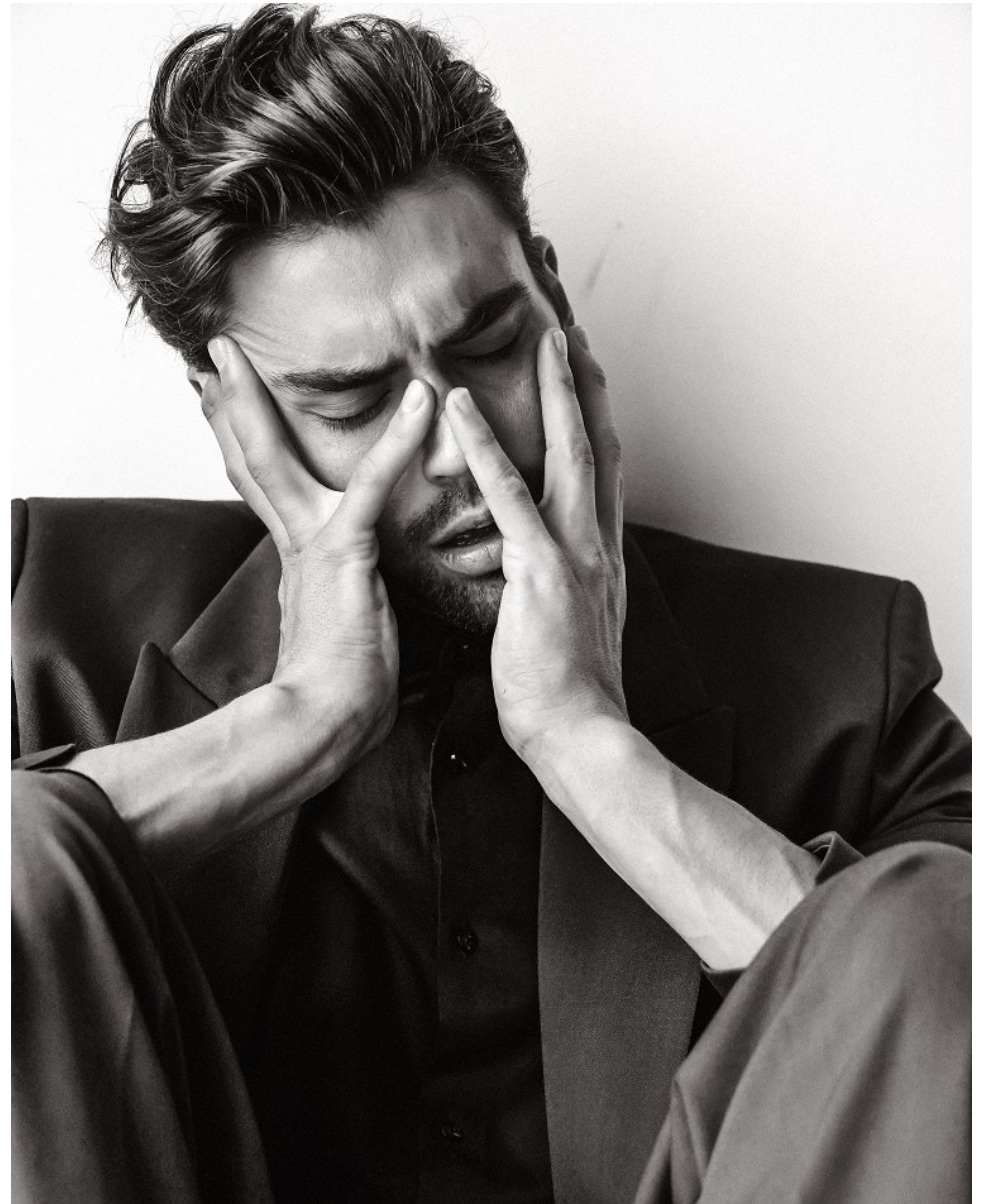

BOSS MODELS

CAPE TOWN

NIKOLAI FÜRNISS

Height: 186cm Chest: 97cm Waist: 77cm Suit: 38 L Shoe: 8.5 UK Hair: Brown Eyes: Hazel

BOSS MODELS

CAPE TOWN

NIKOLAI FÜRNISS

Height: 186cm Chest: 97cm Waist: 77cm Suit: 38 L Shoe: 8.5 UK Hair: Brown Eyes: Hazel