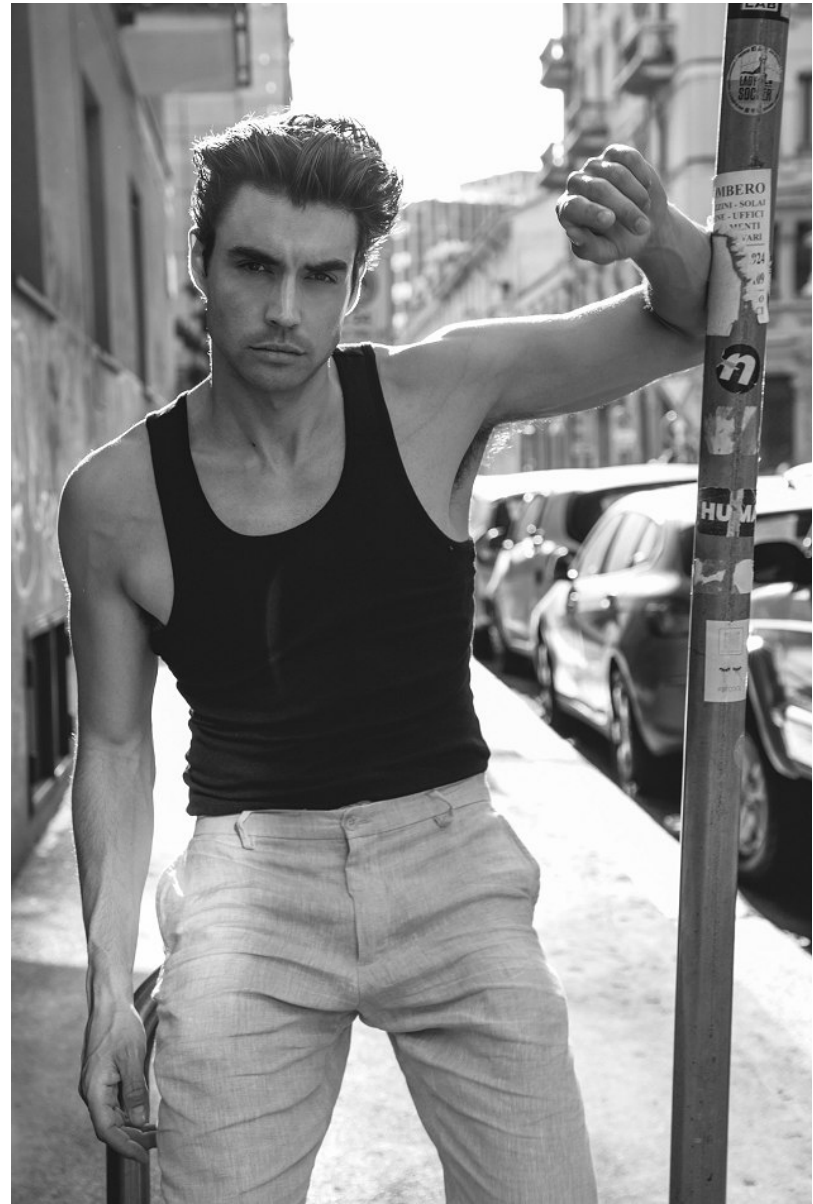

BOSS MODELS

CAPE TOWN

NIKOLAI FÜRNISS

Height: 186cm Chest: 97cm Waist: 77cm Suit: 38 L Shoe: 8.5 UK Hair: Brown Eyes: Hazel

BOSS MODELS

CAPE TOWN

NIKOLAI FÜRNISS

Height: 186cm Chest: 97cm Waist: 77cm Suit: 38 L Shoe: 8.5 UK Hair: Brown Eyes: Hazel