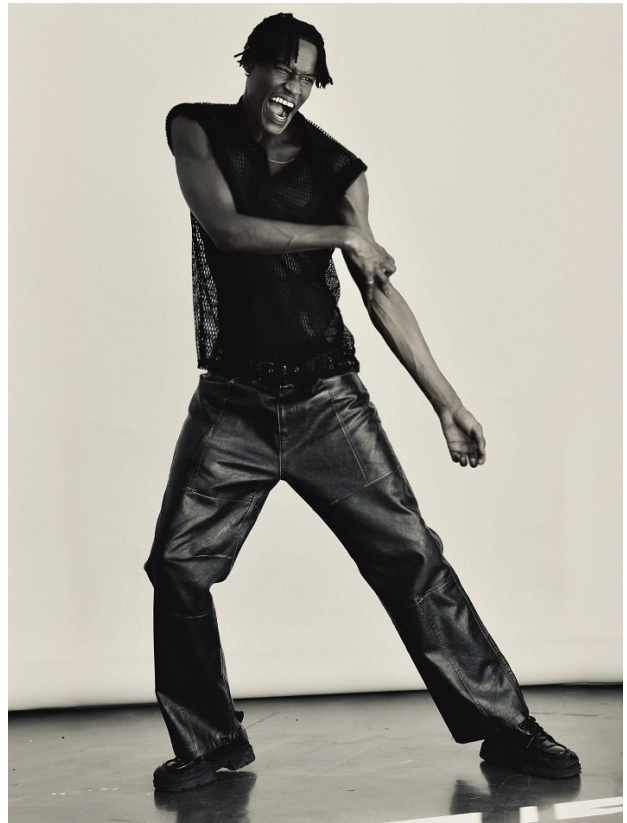

BOSS MODELS

CAPE TOWN

AXEL YED

Height: 190cm Chest: 97cm Waist: 70cm Suit: 38 L Shoe: 11 UK Hair: Dark Brown Eyes: Dark Brown

BOSS MODELS

CAPE TOWN

AXEL YED

Height: 190cm Chest: 97cm Waist: 70cm Suit: 38 L Shoe: 11 UK Hair: Dark Brown Eyes: Dark Brown