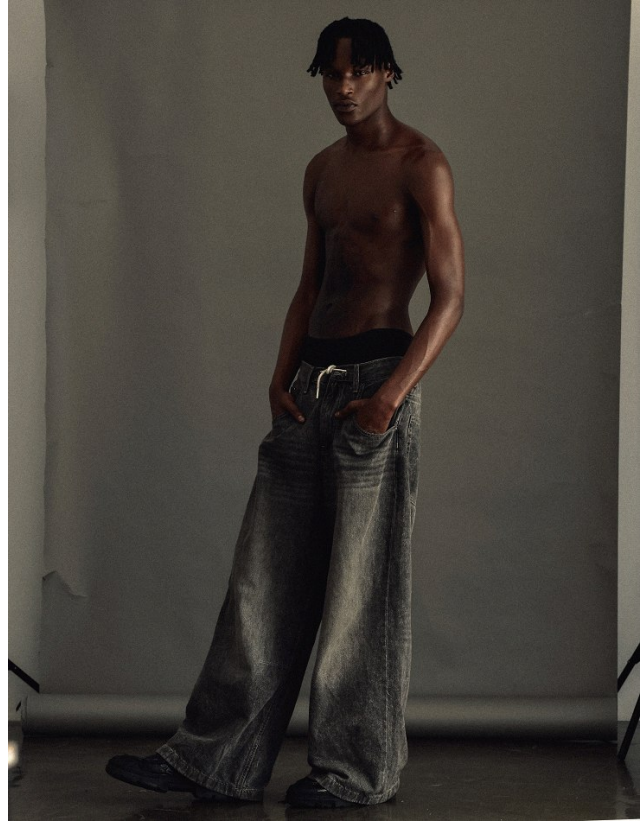

BOSS MODELS

CAPE TOWN

AXEL YED

Height: 190cm Chest: 97cm Waist: 70cm Suit: 38 L Shoe: 11 UK Hair: Dark Brown Eyes: Dark Brown

BOSS MODELS

CAPE TOWN

AXEL YED

Height: 190cm Chest: 97cm Waist: 70cm Suit: 38 L Shoe: 11 UK Hair: Dark Brown Eyes: Dark Brown