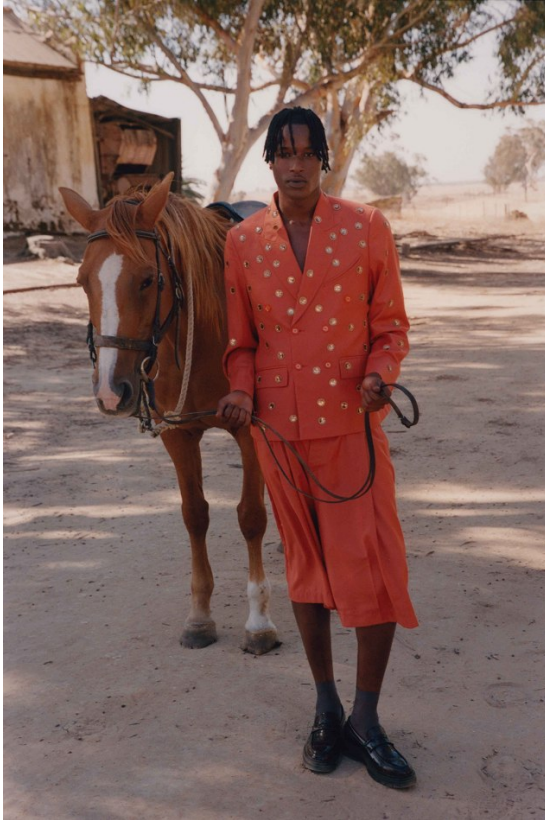

BOSS MODELS

CAPE TOWN

AXEL YED

Height: 190cm Chest: 97cm Waist: 72cm Suit: 38 L Shoe: 11 UK Hair: Dark Brown Eyes: Dark Brown

BOSS MODELS

CAPE TOWN

AXEL YED

Height: 190cm Chest: 97cm Waist: 72cm Suit: 38 L Shoe: 11 UK Hair: Dark Brown Eyes: Dark Brown