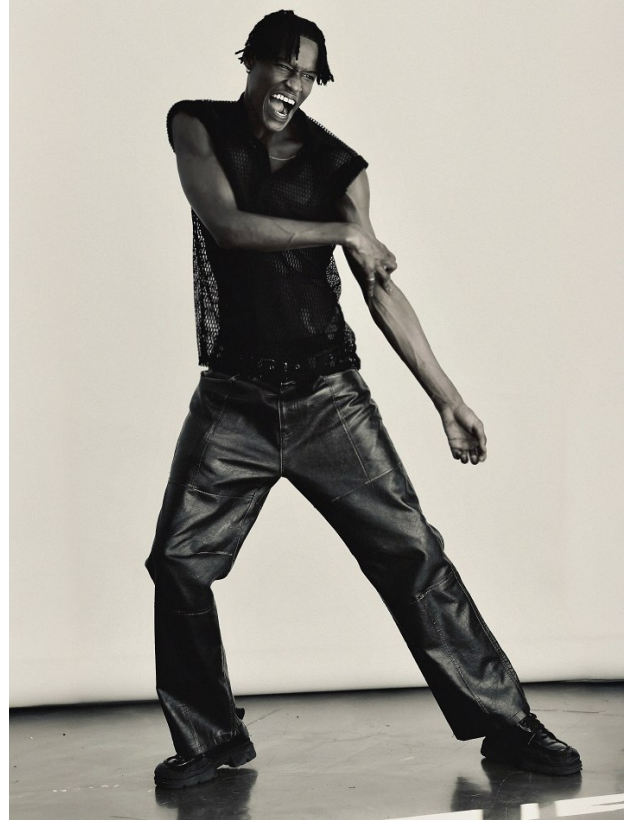

BOSS MODELS

CAPE TOWN

AXEL YED

Height: 190cm Chest: 97cm Waist: 72cm Suit: 38 L Shoe: 11 UK Hair: Dark Brown Eyes: Dark Brown

BOSS MODELS

CAPE TOWN

AXEL YED

Height: 190cm Chest: 97cm Waist: 72cm Suit: 38 L Shoe: 11 UK Hair: Dark Brown Eyes: Dark Brown