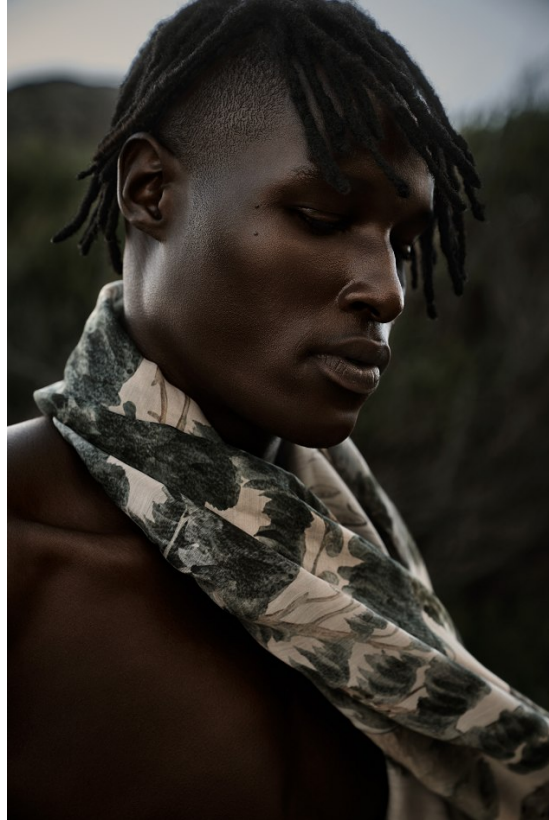

BOSS MODELS

CAPE TOWN

AXEL YED

Height: 190cm Chest: 97cm Waist: 72cm Suit: 38 L Shoe: 11 UK Hair: Dark Brown Eyes: Dark Brown

BOSS MODELS

CAPE TOWN

AXEL YED

Height: 190cm Chest: 97cm Waist: 72cm Suit: 38 L Shoe: 11 UK Hair: Dark Brown Eyes: Dark Brown