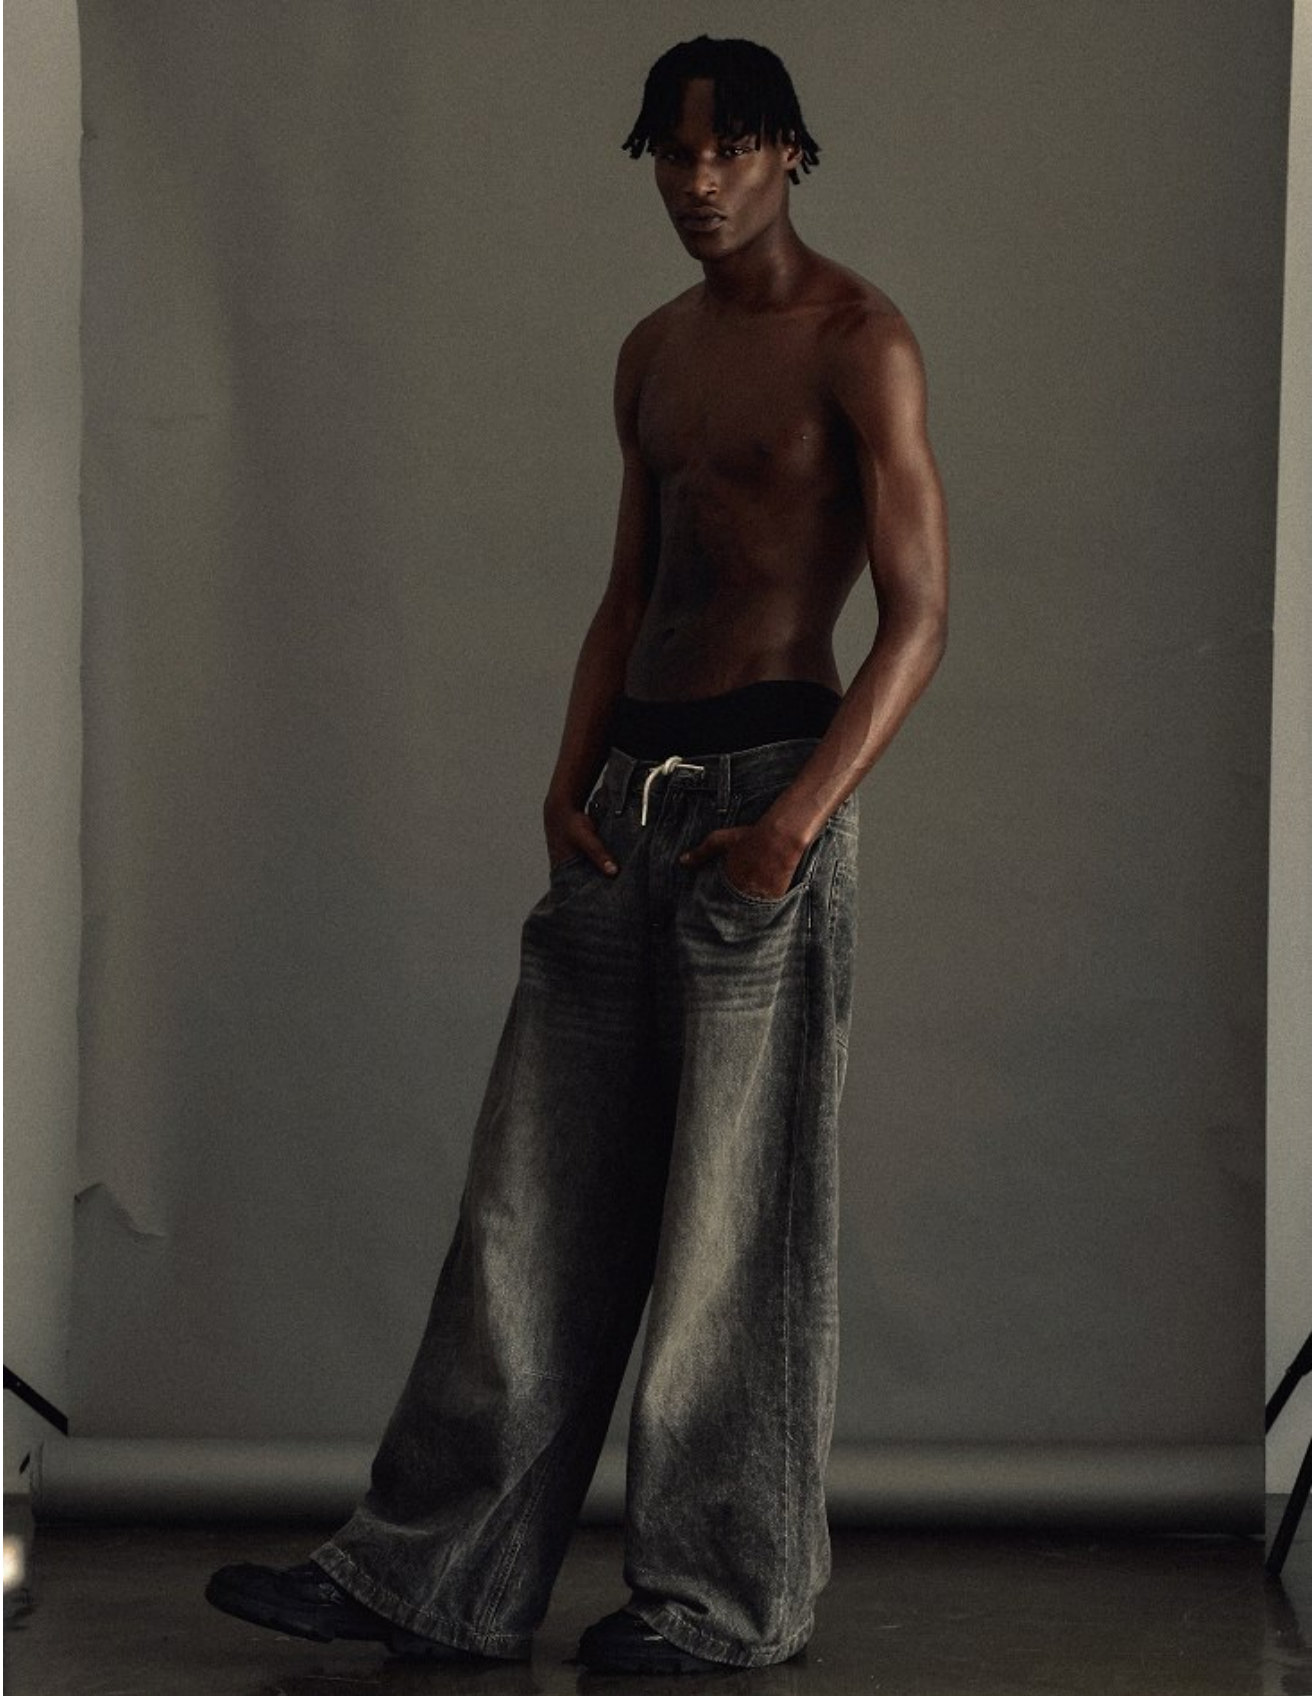

BOSS MODELS

CAPE TOWN

AXEL YED

Height: 190cm Chest: 97cm Waist: 70cm Suit: 38 L Shoe: 11 UK Hair: Dark Brown Eyes: Dark Brown

BOSS MODELS

CAPE TOWN

AXEL YED

Height: 190cm Chest: 97cm Waist: 70cm Suit: 38 L Shoe: 11 UK Hair: Dark Brown Eyes: Dark Brown