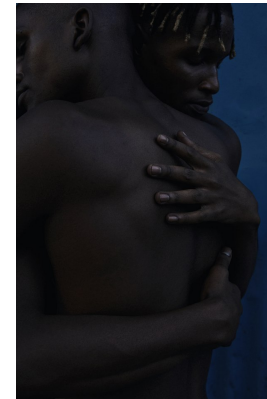

BOSS MODELS

CAPE TOWN

AXEL YED

Height: 190cm Chest: 97cm Waist: 70cm Suit: 38 L Shoe: 11 UK Hair: Dark Brown Eyes: Dark Brown

BOSS MODELS

CAPE TOWN

AXEL YED

Height: 190cm Chest: 97cm Waist: 70cm Suit: 38 L Shoe: 11 UK Hair: Dark Brown Eyes: Dark Brown

BOSS MODELS

CAPE TOWN

AXEL YED

Height: 190cm Chest: 97cm Waist: 70cm Suit: 38 L Shoe: 11 UK Hair: Dark Brown Eyes: Dark Brown