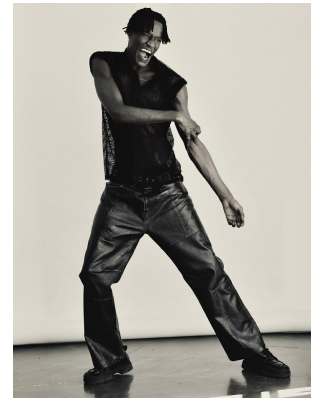

# BOSS MODELS

CAPE TOWN

AXEL YED

Height: 190cm Chest: 97cm Waist: 72cm Suit: 38 L Shoe: 11 UK Hair: Dark Brown Eyes: Dark Brown

# BOSS MODELS

CAPE TOWN

## AXEL YED

Height: 190cm Chest: 97cm Waist: 72cm Suit: 38 L Shoe: 11 UK Hair: Dark Brown Eyes: Dark Brown