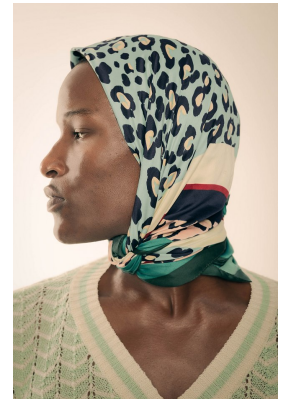

# BOSS MODELS

CAPE TOWN

AXEL YED

Height: 190cm Chest: 97cm Waist: 72cm Suit: 38 L Shoe: 11 UK Hair: Dark Brown Eyes: Dark Brown

# BOSS MODELS

CAPE TOWN

## AXEL YED

Height: 190cm Chest: 97cm Waist: 72cm Suit: 38 L Shoe: 11 UK Hair: Dark Brown Eyes: Dark Brown