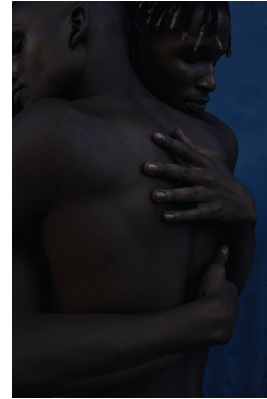

# BOSS MODELS

CAPE TOWN

AXEL YED

Height: 190cm Chest: 97cm Waist: 72cm Suit: 38 L Shoe: 11 UK Hair: Dark Brown Eyes: Dark Brown

# BOSS MODELS

CAPE TOWN

## AXEL YED

Height: 190cm Chest: 97cm Waist: 72cm Suit: 38 L Shoe: 11 UK Hair: Dark Brown Eyes: Dark Brown