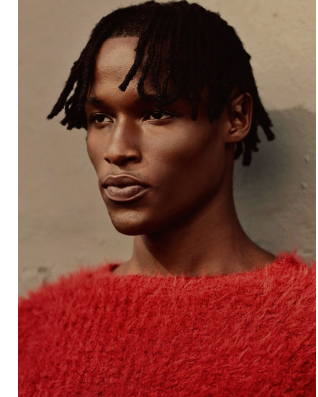

BOSS MODELS

CAPE TOWN

AXEL YED

Height: 190cm Chest: 97cm Waist: 70cm Suit: 38 L Shoe: 11 UK Hair: Dark Brown Eyes: Dark Brown

BOSS MODELS

CAPE TOWN

AXEL YED

Height: 190cm Chest: 97cm Waist: 70cm Suit: 38 L Shoe: 11 UK Hair: Dark Brown Eyes: Dark Brown

BOSS MODELS

CAPE TOWN

AXEL YED

Height: 190cm Chest: 97cm Waist: 70cm Suit: 38 L Shoe: 11 UK Hair: Dark Brown Eyes: Dark Brown