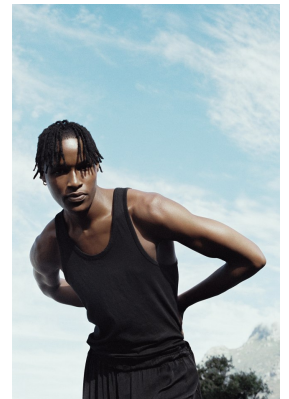

BOSS MODELS

CAPE TOWN

AXEL YED

Height: 190cm Chest: 97cm Waist: 70cm Suit: 38 L Shoe: 11 UK Hair: Dark Brown Eyes: Dark Brown

BOSS MODELS

CAPE TOWN

AXEL YED

Height: 190cm Chest: 97cm Waist: 70cm Suit: 38 L Shoe: 11 UK Hair: Dark Brown Eyes: Dark Brown

BOSS MODELS

CAPE TOWN

AXEL YED

Height: 190cm Chest: 97cm Waist: 70cm Suit: 38 L Shoe: 11 UK Hair: Dark Brown Eyes: Dark Brown