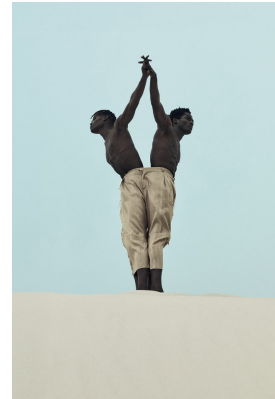

BOSS MODELS

CAPE TOWN

AXEL YED

Height: 190cm Chest: 97cm Waist: 70cm Suit: 38 L Shoe: 11 UK Hair: Dark Brown Eyes: Dark Brown

BOSS MODELS

CAPE TOWN

AXEL YED

Height: 190cm Chest: 97cm Waist: 70cm Suit: 38 L Shoe: 11 UK Hair: Dark Brown Eyes: Dark Brown

BOSS MODELS

CAPE TOWN

AXEL YED

Height: 190cm Chest: 97cm Waist: 70cm Suit: 38 L Shoe: 11 UK Hair: Dark Brown Eyes: Dark Brown