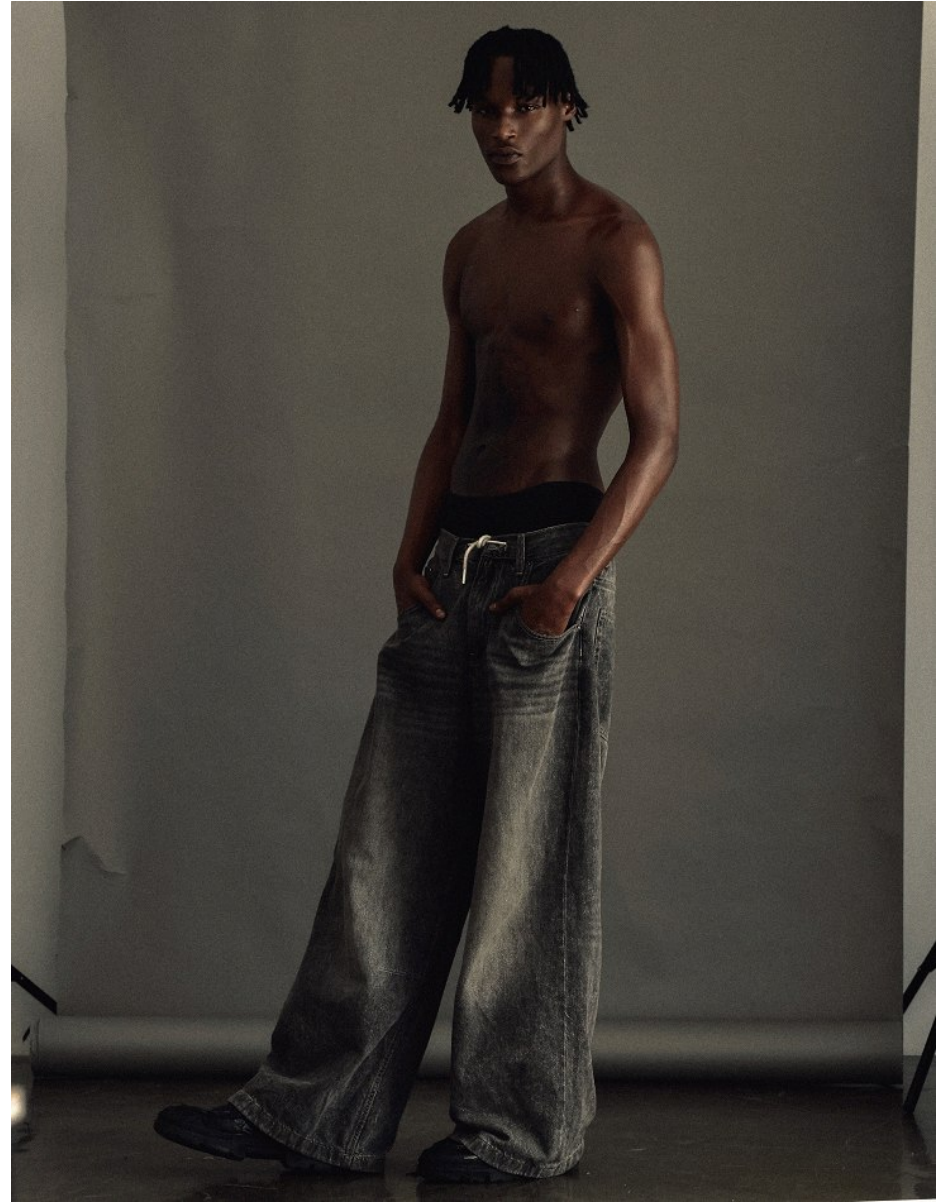

BOSS MODELS

CAPE TOWN

AXEL YED

Height: 190cm Chest: 97cm Waist: 70cm Suit: 38 L Shoe: 11 UK Hair: Dark Brown Eyes: Dark Brown

BOSS MODELS

CAPE TOWN

AXEL YED

Height: 190cm Chest: 97cm Waist: 70cm Suit: 38 L Shoe: 11 UK Hair: Dark Brown Eyes: Dark Brown