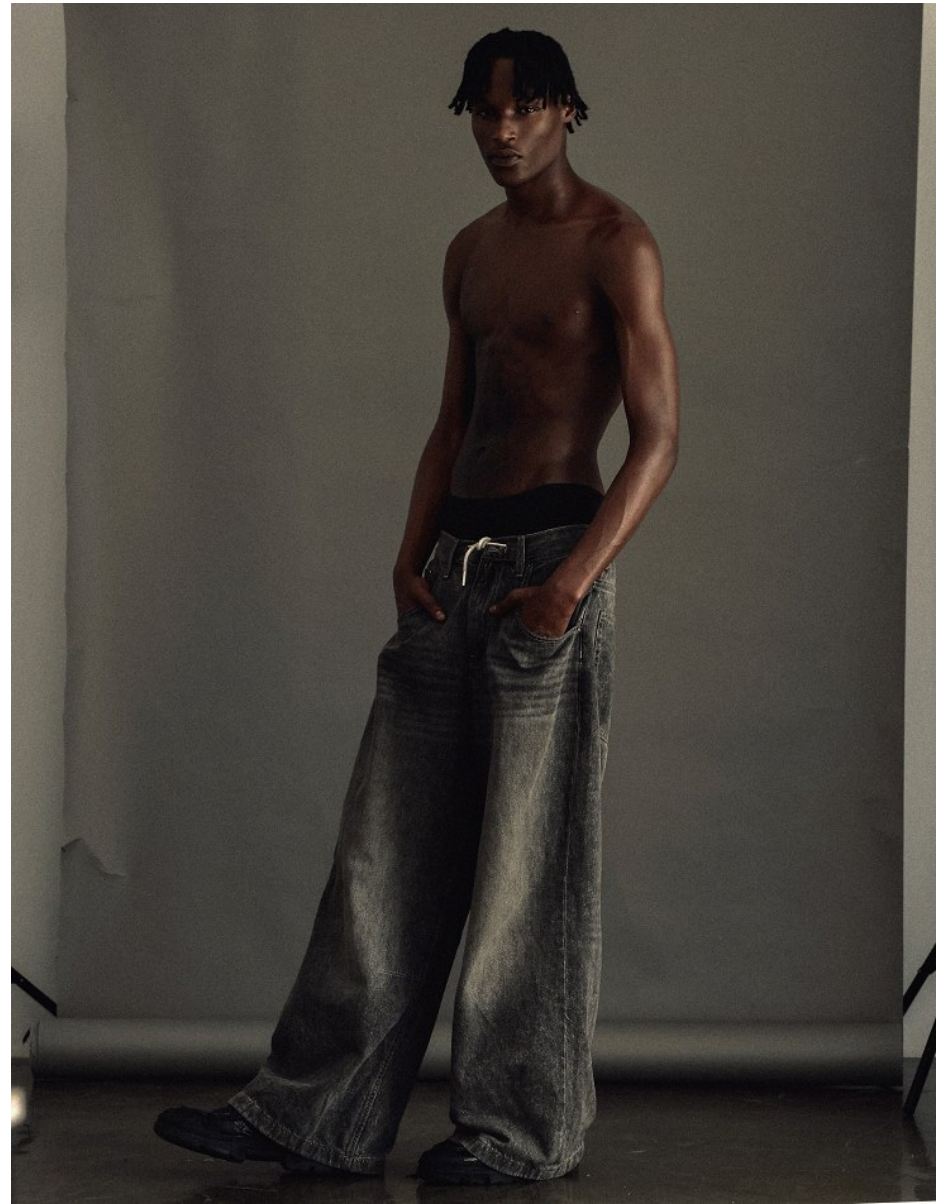

BOSS MODELS

CAPE TOWN

AXEL YED

Height: 190cm Chest: 97cm Waist: 72cm Suit: 38 L Shoe: 11 UK Hair: Dark Brown Eyes: Dark Brown

BOSS MODELS

CAPE TOWN

AXEL YED

Height: 190cm Chest: 97cm Waist: 72cm Suit: 38 L Shoe: 11 UK Hair: Dark Brown Eyes: Dark Brown