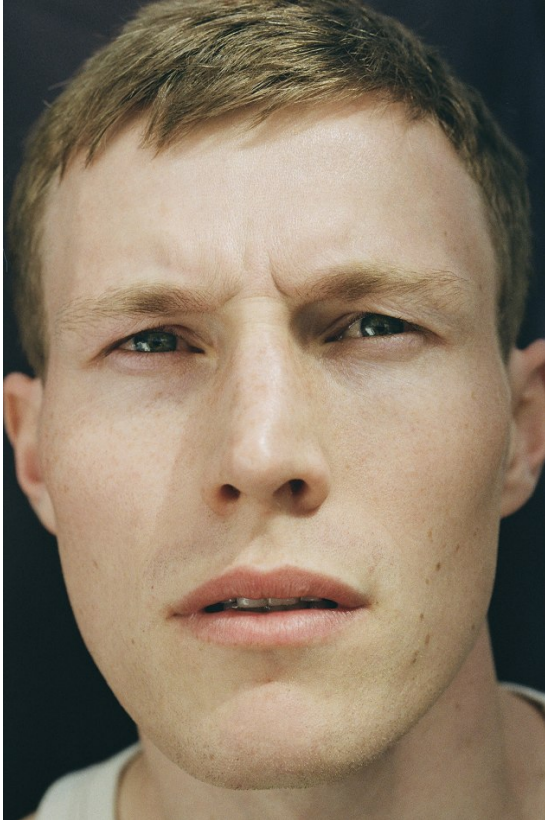

SIMON STEVEN

BOSS MODELS

CAPE TOWN

Height: 190cm Chest: 100cm Waist: 76cm Suit: 39.5 L Shoe: 11 UK Hair: Light Brown Eyes: Blue