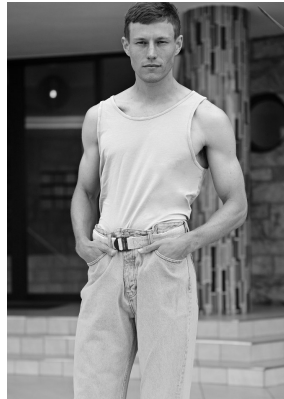

BOSS MODELS

CAPE TOWN

SIMON STEVEN

Height: 190cm Chest: 100cm Waist: 76cm Suit: 39.5 L Shoe: 11 UK Hair: Light Brown Eyes: Blue

BOSS MODELS

CAPE TOWN

SIMON STEVEN

Height: 190cm Chest: 100cm Waist: 76cm Suit: 39.5 L Shoe: 11 UK Hair: Light Brown Eyes: Blue

BOSS MODELS

CAPE TOWN

SIMON STEVEN

Height: 190cm Chest: 100cm Waist: 76cm Suit: 39.5 L Shoe: 11 UK Hair: Light Brown Eyes: Blue