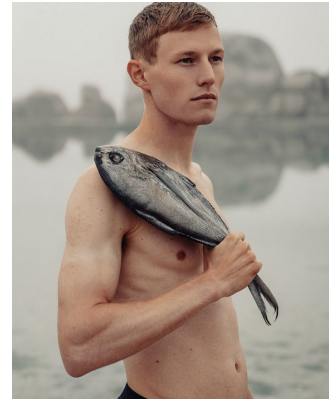

BOSS MODELS

CAPE TOWN

SIMON STEVEN

Height: 190cm Chest: 100cm Waist: 76cm Suit: 39.5 L Shoe: 11 UK Hair: Light Brown Eyes: Blue

BOSS MODELS

CAPE TOWN

SIMON STEVEN

Height: 190cm Chest: 100cm Waist: 76cm Suit: 39.5 L Shoe: 11 UK Hair: Light Brown Eyes: Blue

BOSS MODELS

CAPE TOWN

SIMON STEVEN

Height: 190cm Chest: 100cm Waist: 76cm Suit: 39.5 L Shoe: 11 UK Hair: Light Brown Eyes: Blue