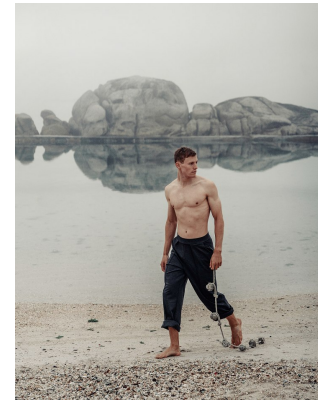

BOSS MODELS

CAPE TOWN

SIMON STEVEN

Height: 190cm Chest: 100cm Waist: 76cm Suit: 39.5 L Shoe: 11 UK Hair: Light Brown Eyes: Blue

BOSS MODELS

CAPE TOWN

SIMON STEVEN

Height: 190cm Chest: 100cm Waist: 76cm Suit: 39.5 L Shoe: 11 UK Hair: Light Brown Eyes: Blue

BOSS MODELS

CAPE TOWN

SIMON STEVEN

Height: 190cm Chest: 100cm Waist: 76cm Suit: 39.5 L Shoe: 11 UK Hair: Light Brown Eyes: Blue