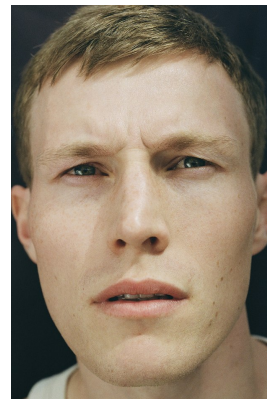

BOSS MODELS

CAPE TOWN

SIMON STEVEN

Height: 190cm Chest: 100cm Waist: 76cm Suit: 39.5 L Shoe: 11 UK Hair: Light Brown Eyes: Blue

BOSS MODELS

CAPE TOWN

SIMON STEVEN

Height: 190cm Chest: 100cm Waist: 76cm Suit: 39.5 L Shoe: 11 UK Hair: Light Brown Eyes: Blue

BOSS MODELS

CAPE TOWN

SIMON STEVEN

Height: 190cm Chest: 100cm Waist: 76cm Suit: 39.5 L Shoe: 11 UK Hair: Light Brown Eyes: Blue