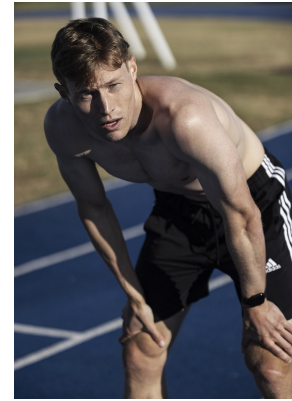

BOSS MODELS

CAPE TOWN

SIMON STEVEN

Height: 190cm Chest: 100cm Waist: 76cm Suit: 39.5 L Shoe: 11 UK Hair: Light Brown Eyes: Blue

BOSS MODELS

CAPE TOWN

SIMON STEVEN

Height: 190cm Chest: 100cm Waist: 76cm Suit: 39.5 L Shoe: 11 UK Hair: Light Brown Eyes: Blue

BOSS MODELS

CAPE TOWN

SIMON STEVEN

Height: 190cm Chest: 100cm Waist: 76cm Suit: 39.5 L Shoe: 11 UK Hair: Light Brown Eyes: Blue