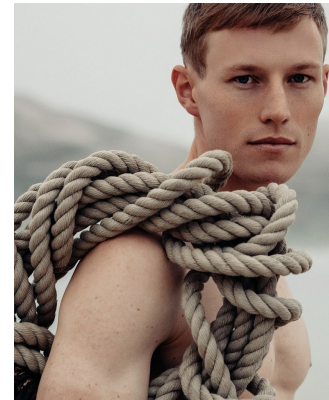

BOSS MODELS

CAPE TOWN

SIMON STEVEN

Height: 190cm Chest: 100cm Waist: 76cm Suit: 39.5 L Shoe: 11 UK Hair: Light Brown Eyes: Blue

BOSS MODELS

CAPE TOWN

SIMON STEVEN

Height: 190cm Chest: 100cm Waist: 76cm Suit: 39.5 L Shoe: 11 UK Hair: Light Brown Eyes: Blue

BOSS MODELS

CAPE TOWN

SIMON STEVEN

Height: 190cm Chest: 100cm Waist: 76cm Suit: 39.5 L Shoe: 11 UK Hair: Light Brown Eyes: Blue