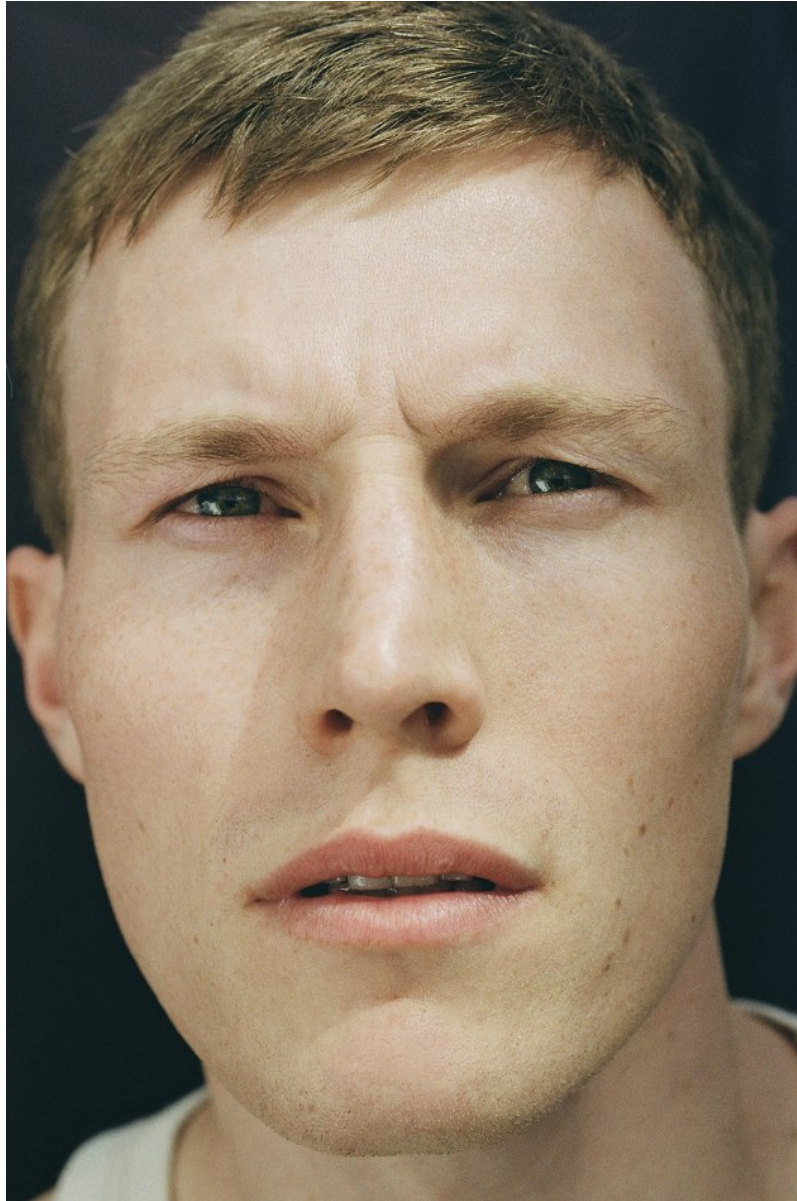

SIMON STEVEN

BOSS MODELS

CAPE TOWN

Height: 190cm Chest: 100cm Waist: 76cm Suit: 39.5 L Shoe: 11 UK Hair: Light Brown Eyes: Blue