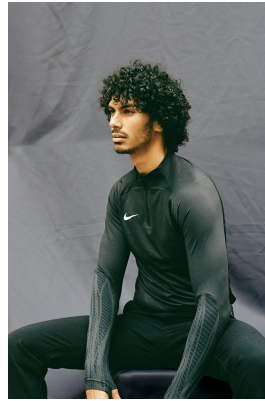

BOSS MODELS

CAPE TOWN

MOE ALLAM

Height: 188cm Chest: 95cm Waist: 77cm Suit: 38 R Shoe: 10 UK Hair: Black Eyes: Green

BOSS MODELS

CAPE TOWN

MOE ALLAM

Height: 188cm Chest: 95cm Waist: 77cm Suit: 38 R Shoe: 10 UK Hair: Black Eyes: Green