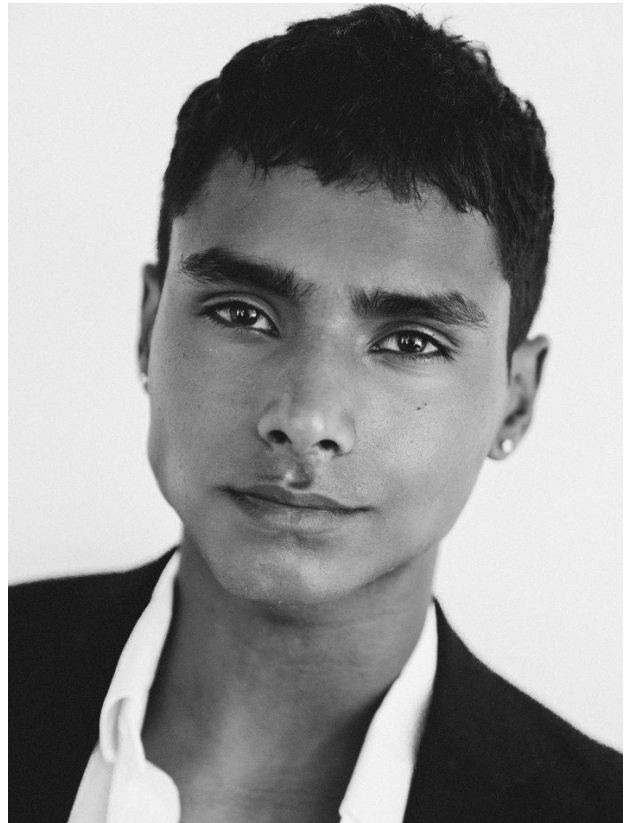

BOSS MODELS

CAPE TOWN

DANIEL BERGSTEDT

Height: 183cm Chest: 98cm Waist: 73cm Suit: 38.5 R Shoe: 11 UK Hair: Brown Eyes: Dark Brown

BOSS MODELS

CAPE TOWN

DANIEL BERGSTEDT

Height: 183cm Chest: 98cm Waist: 73cm Suit: 38.5 R Shoe: 11 UK Hair: Brown Eyes: Dark Brown

BOSS MODELS

CAPE TOWN

DANIEL BERGSTEDT

Height: 183cm Chest: 98cm Waist: 73cm Suit: 38.5 R Shoe: 11 UK Hair: Brown Eyes: Dark Brown