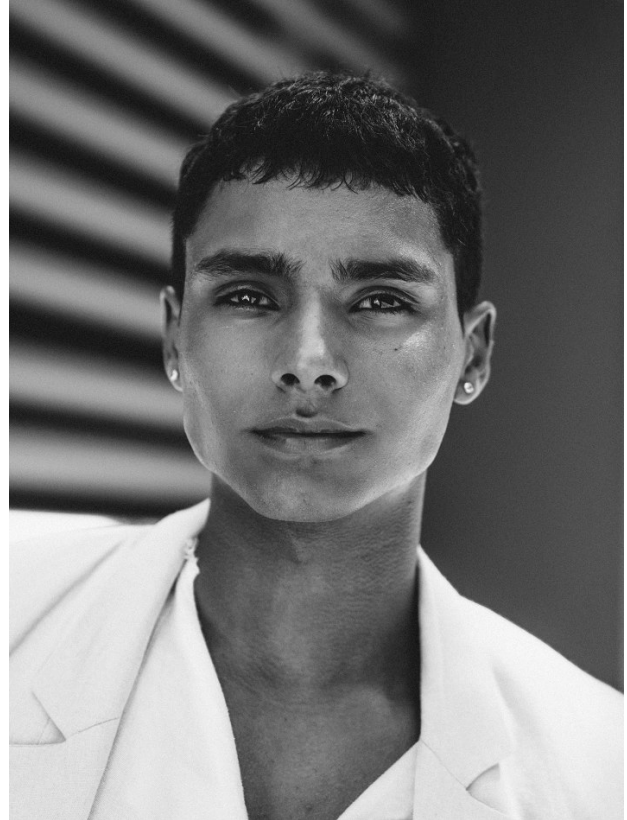

BOSS MODELS

CAPE TOWN

DANIEL BERGSTEDT

Height: 183cm Chest: 98cm Waist: 73cm Suit: 38.5 R Shoe: 11 UK Hair: Brown Eyes: Dark Brown

BOSS MODELS

CAPE TOWN

DANIEL BERGSTEDT

Height: 183cm Chest: 98cm Waist: 73cm Suit: 38.5 R Shoe: 11 UK Hair: Brown Eyes: Dark Brown

BOSS MODELS

CAPE TOWN

DANIEL BERGSTEDT

Height: 183cm Chest: 98cm Waist: 73cm Suit: 38.5 R Shoe: 11 UK Hair: Brown Eyes: Dark Brown