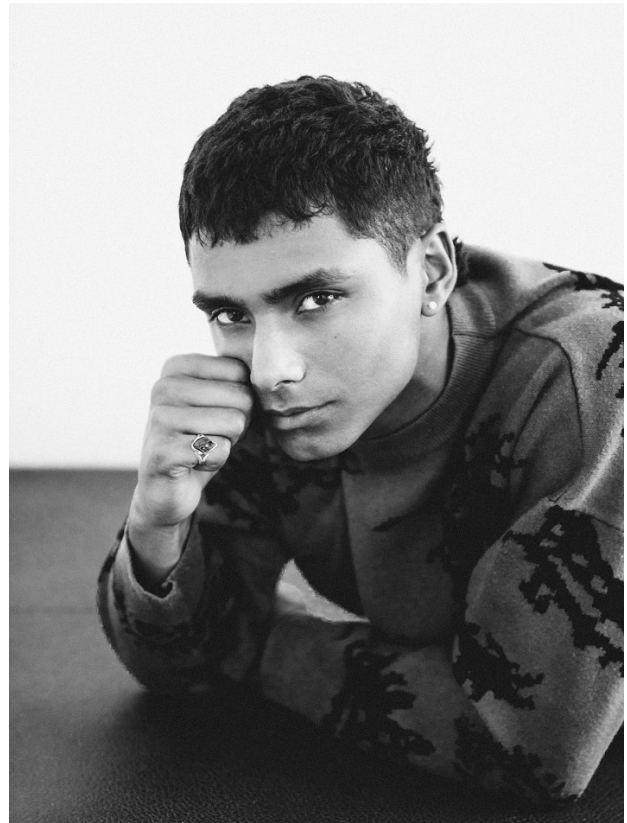

BOSS MODELS

CAPE TOWN

DANIEL BERGSTEDT

Height: 183cm Chest: 98cm Waist: 73cm Suit: 38.5 R Shoe: 11 UK Hair: Brown Eyes: Dark Brown

BOSS MODELS

CAPE TOWN

DANIEL BERGSTEDT

Height: 183cm Chest: 98cm Waist: 73cm Suit: 38.5 R Shoe: 11 UK Hair: Brown Eyes: Dark Brown

BOSS MODELS

CAPE TOWN

DANIEL BERGSTEDT

Height: 183cm Chest: 98cm Waist: 73cm Suit: 38.5 R Shoe: 11 UK Hair: Brown Eyes: Dark Brown