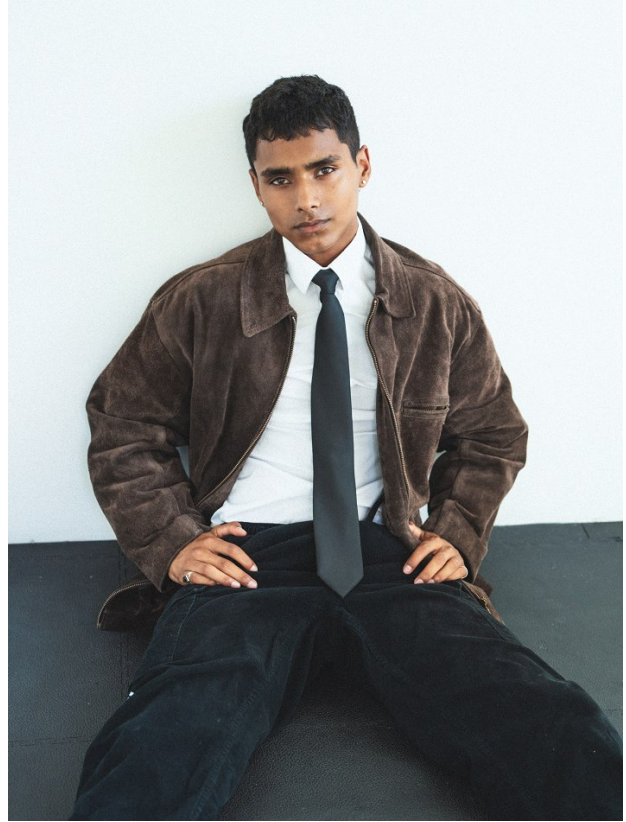

BOSS MODELS

CAPE TOWN

DANIEL BERGSTEDT

Height: 183cm Chest: 98cm Waist: 73cm Suit: 38.5 R Shoe: 11 UK Hair: Brown Eyes: Dark Brown

BOSS MODELS

CAPE TOWN

DANIEL BERGSTEDT

Height: 183cm Chest: 98cm Waist: 73cm Suit: 38.5 R Shoe: 11 UK Hair: Brown Eyes: Dark Brown

BOSS MODELS

CAPE TOWN

DANIEL BERGSTEDT

Height: 183cm Chest: 98cm Waist: 73cm Suit: 38.5 R Shoe: 11 UK Hair: Brown Eyes: Dark Brown