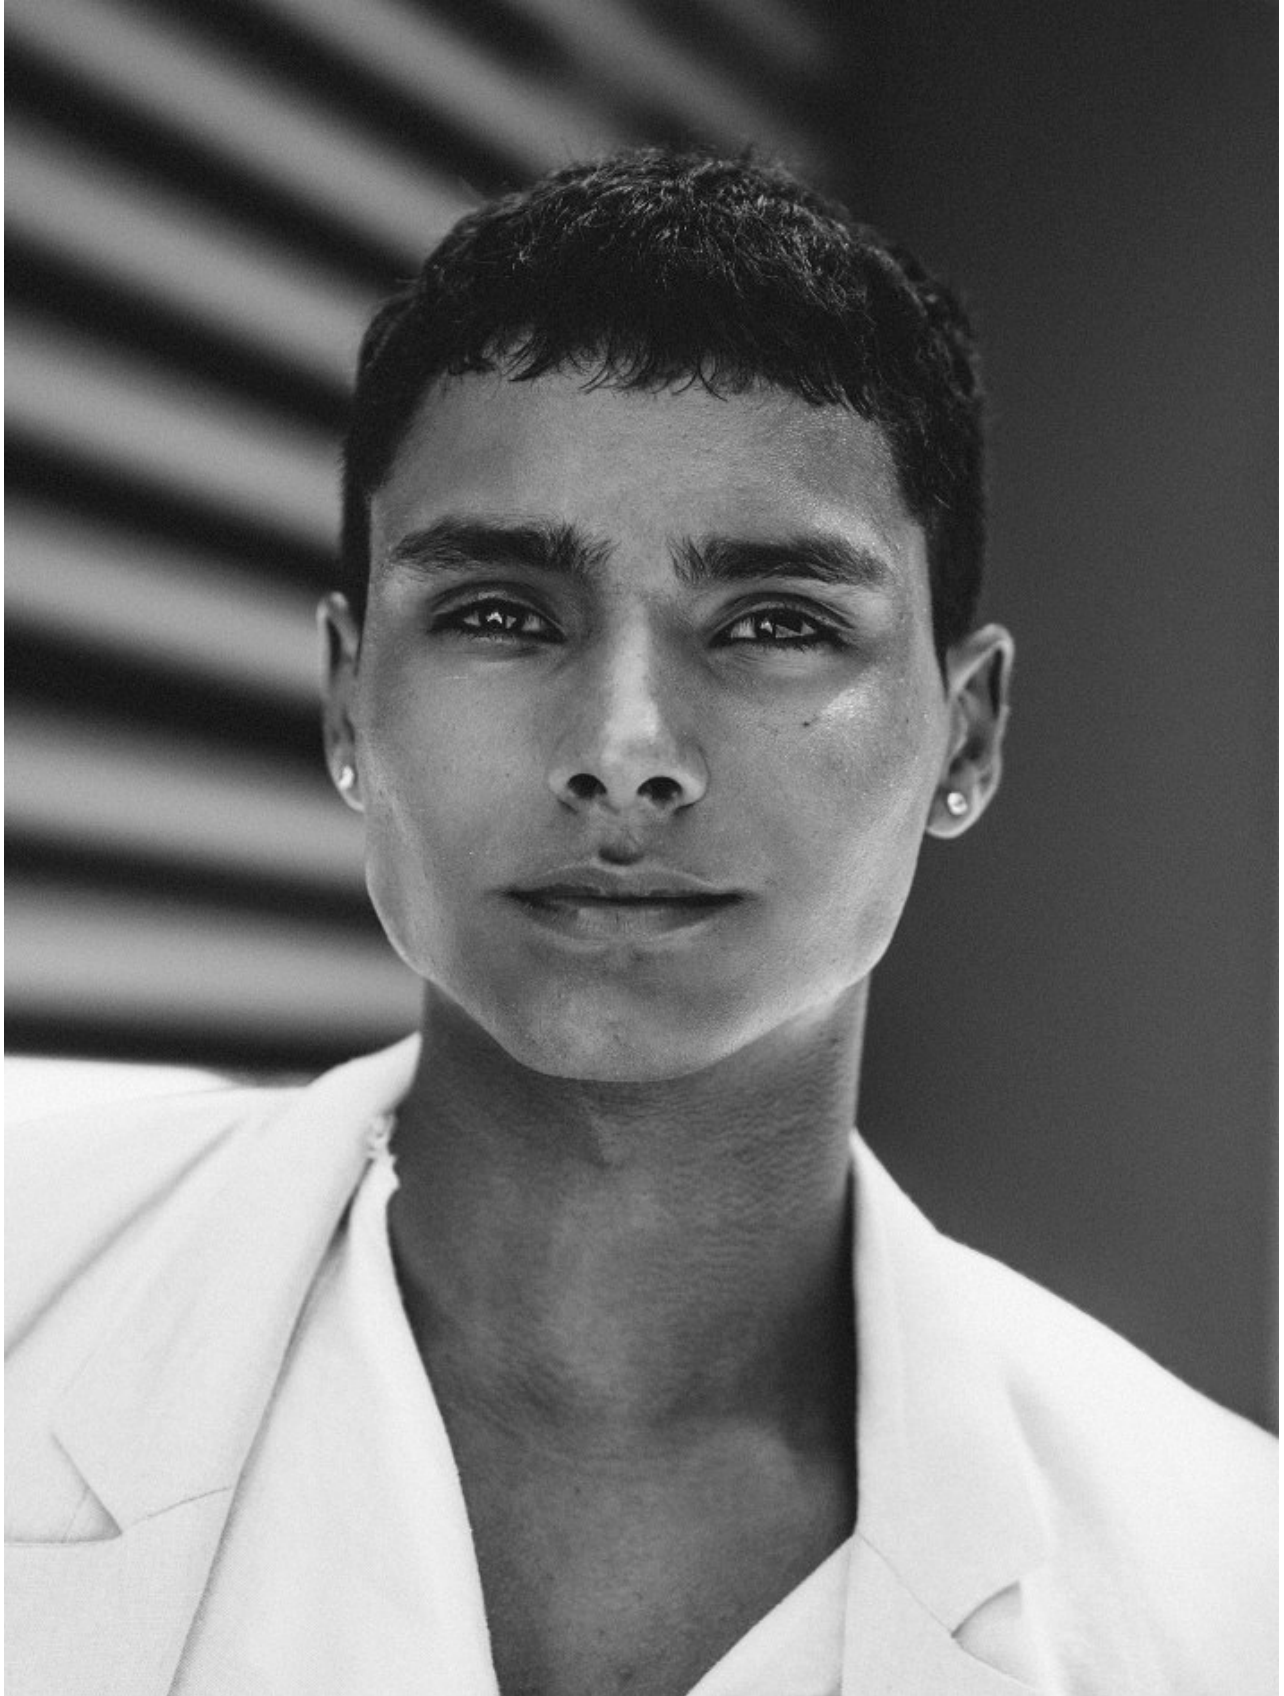

DANIEL BERGSTEDT

BOSS MODELS

CAPE TOWN

Height: 183cm Chest: 98cm Waist: 73cm Suit: 38.5 R Shoe: 11 UK Hair: Brown Eyes: Dark Brown