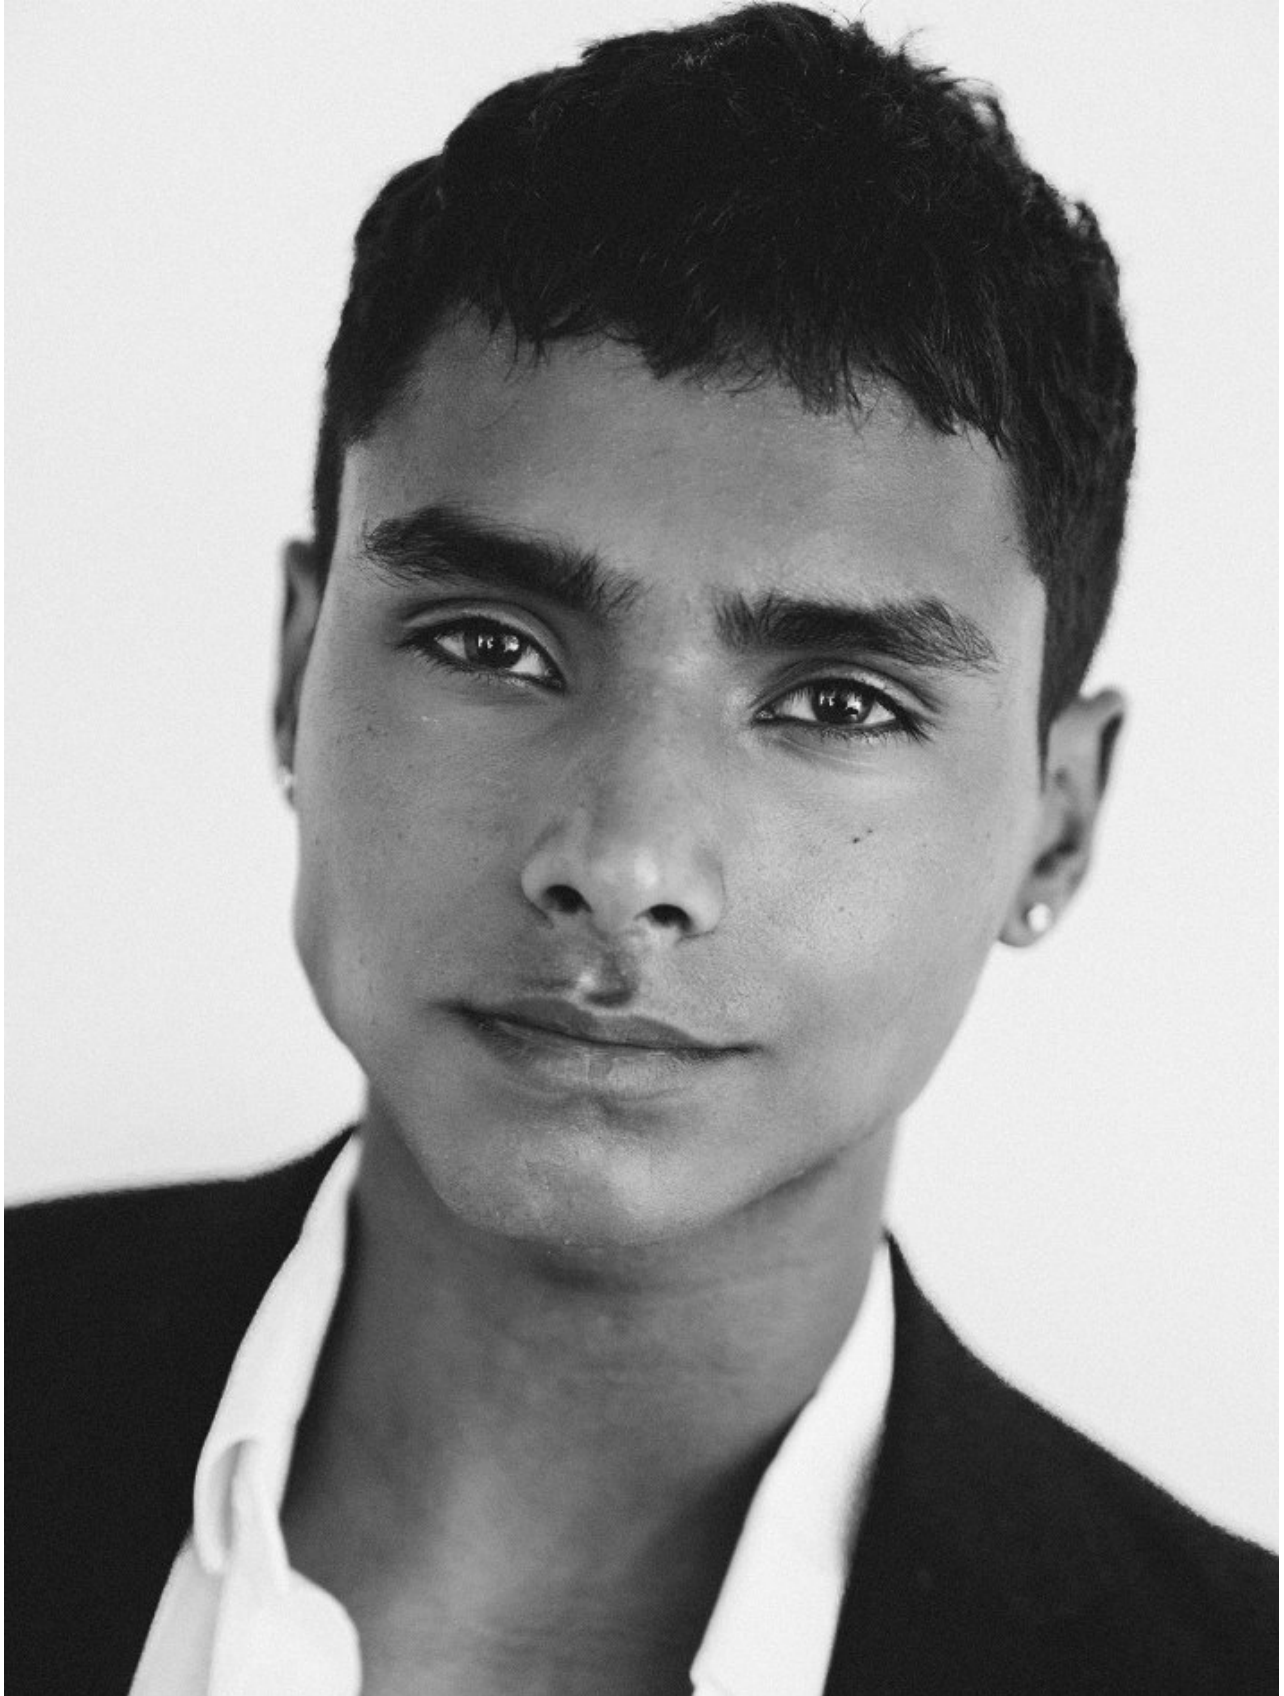

BOSS MODELS

CAPE TOWN

DANIEL BERGSTEDT

Height: 183cm Chest: 98cm Waist: 73cm Suit: 38.5 R Shoe: 11 UK Hair: Brown Eyes: Dark Brown