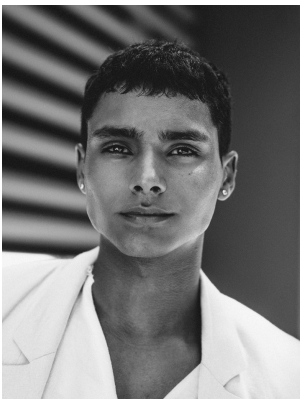

BOSS MODELS

CAPE TOWN

DANIEL BERGSTEDT

Height: 183cm Chest: 98cm Waist: 73cm Suit: 38.5 R Shoe: 11 UK Hair: Brown Eyes: Dark Brown

BOSS MODELS

CAPE TOWN

DANIEL BERGSTEDT

Height: 183cm Chest: 98cm Waist: 73cm Suit: 38.5 R Shoe: 11 UK Hair: Brown Eyes: Dark Brown