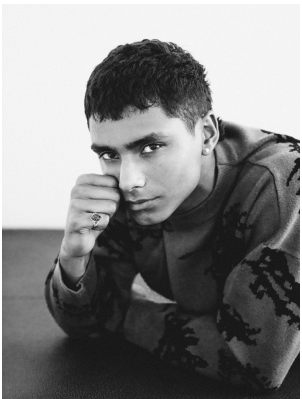

BOSS MODELS

CAPE TOWN

DANIEL BERGSTEDT

Height: 183cm Chest: 98cm Waist: 73cm Suit: 38.5 R Shoe: 11 UK Hair: Brown Eyes: Dark Brown

BOSS MODELS

CAPE TOWN

DANIEL BERGSTEDT

Height: 183cm Chest: 98cm Waist: 73cm Suit: 38.5 R Shoe: 11 UK Hair: Brown Eyes: Dark Brown