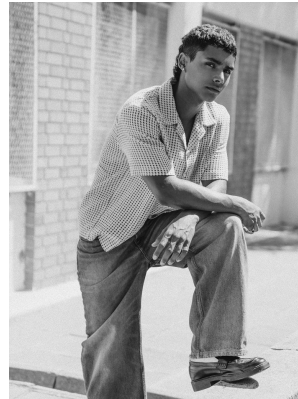

BOSS MODELS

CAPE TOWN

DANIEL BERGSTEDT

Height: 183cm Chest: 98cm Waist: 73cm Suit: 38.5 R Shoe: 11 UK Hair: Brown Eyes: Dark Brown

BOSS MODELS

CAPE TOWN

DANIEL BERGSTEDT

Height: 183cm Chest: 98cm Waist: 73cm Suit: 38.5 R Shoe: 11 UK Hair: Brown Eyes: Dark Brown