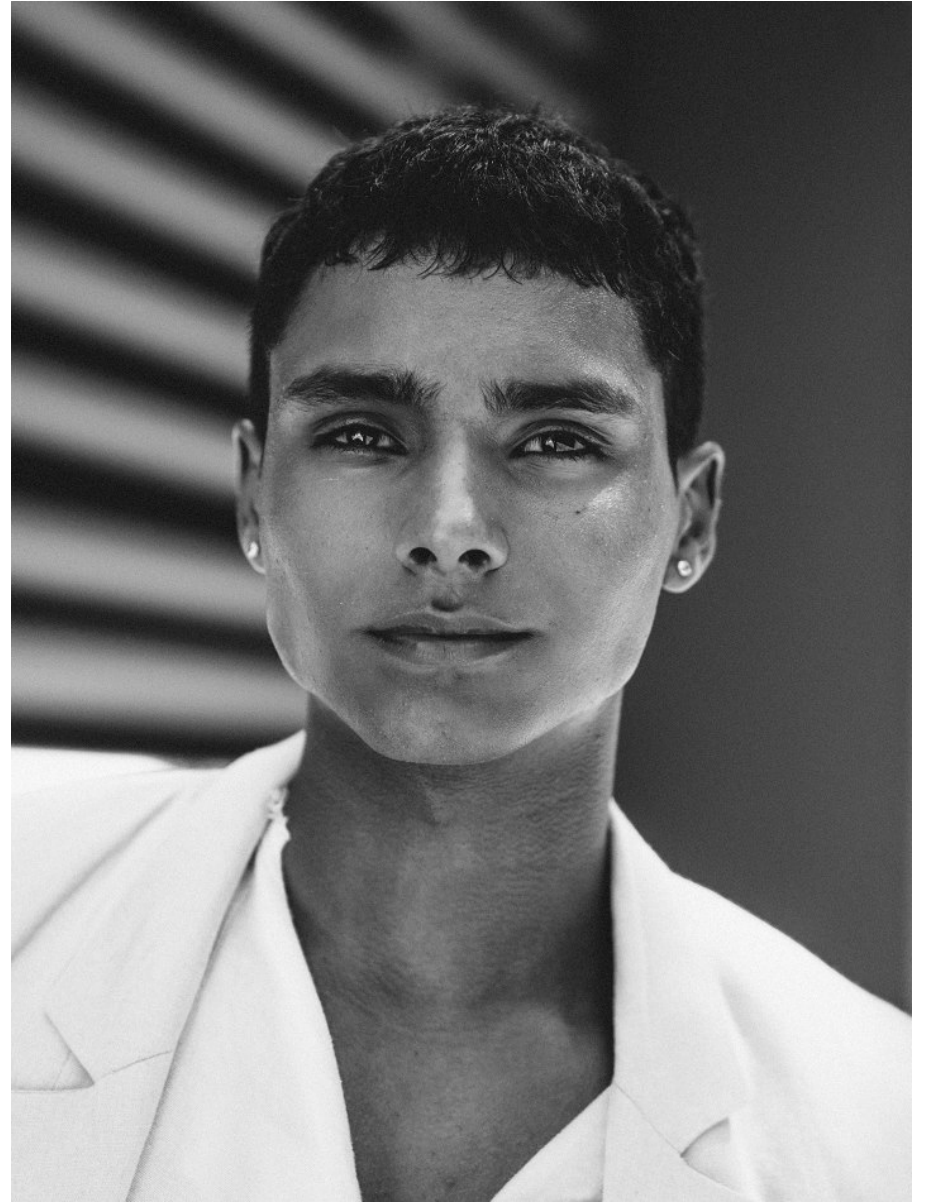

BOSS MODELS

CAPE TOWN

DANIEL BERGSTEDT

Height: 183cm Chest: 98cm Waist: 73cm Suit: 38.5 R Shoe: 11 UK Hair: Brown Eyes: Dark Brown