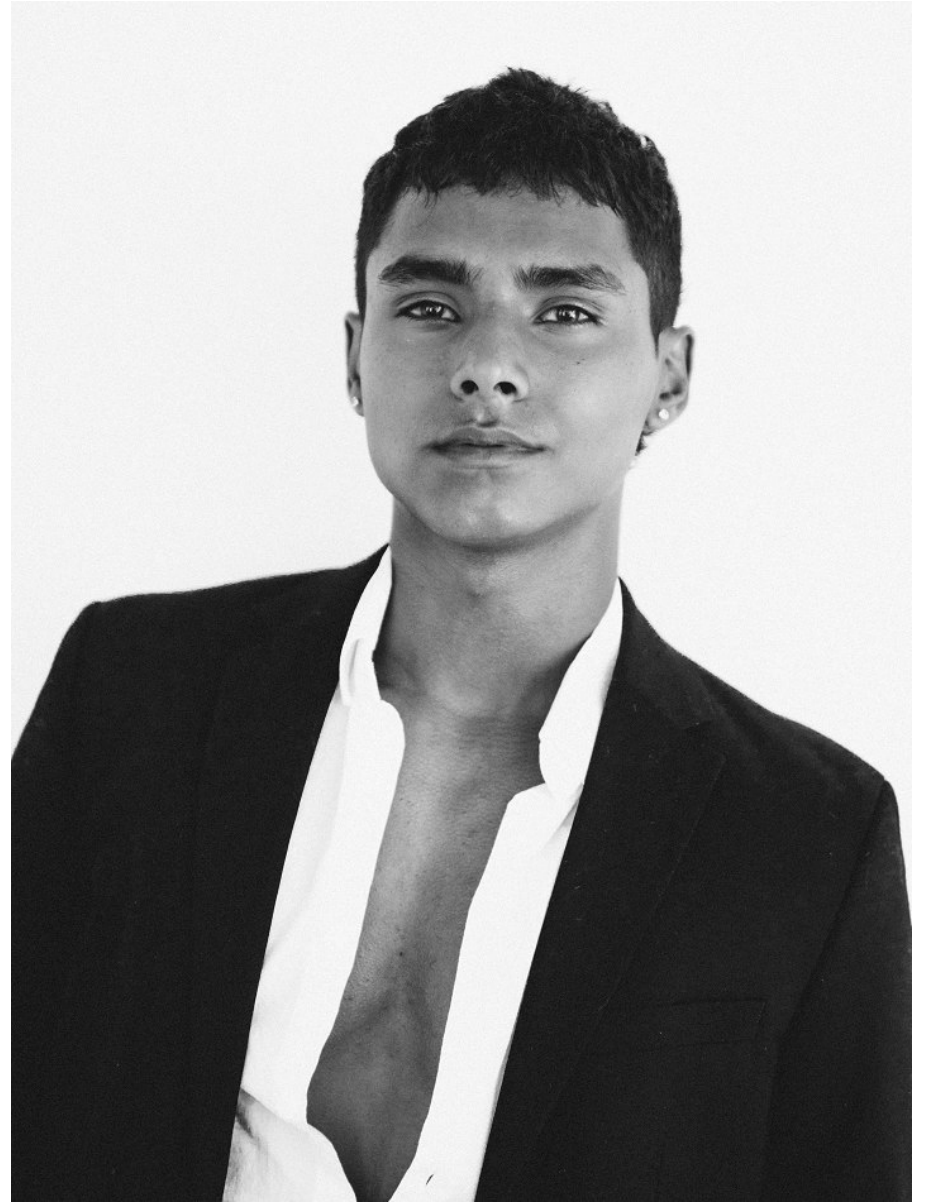

BOSS MODELS

CAPE TOWN

DANIEL BERGSTEDT

Height: 183cm Chest: 98cm Waist: 73cm Suit: 38.5 R Shoe: 11 UK Hair: Brown Eyes: Dark Brown

BOSS MODELS

CAPE TOWN

DANIEL BERGSTEDT

Height: 183cm Chest: 98cm Waist: 73cm Suit: 38.5 R Shoe: 11 UK Hair: Brown Eyes: Dark Brown