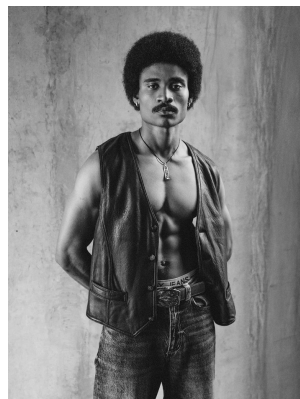

BOSS MODELS

CAPE TOWN

THATO HUMAN

Height: 182cm Chest: 96cm Waist: 75cm Suit: 39.5 R Shoe: 10 UK Hair: Black Eyes: Black

BOSS MODELS

CAPE TOWN

THATO HUMAN

Height: 182cm Chest: 96cm Waist: 75cm Suit: 39.5 R Shoe: 10 UK Hair: Black Eyes: Black

BOSS MODELS

CAPE TOWN

THATO HUMAN

Height: 182cm Chest: 96cm Waist: 75cm Suit: 39.5 R Shoe: 10 UK Hair: Black Eyes: Black