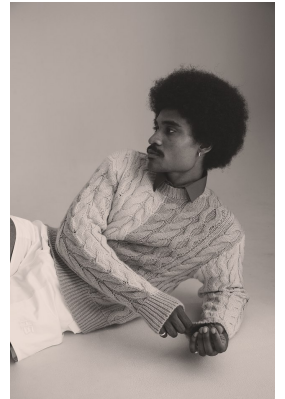

BOSS MODELS

CAPE TOWN

THATO HUMAN

Height: 182cm Chest: 96cm Waist: 75cm Suit: 39.5 R Shoe: 10 UK Hair: Black Eyes: Black

BOSS MODELS

CAPE TOWN

THATO HUMAN

Height: 182cm Chest: 96cm Waist: 75cm Suit: 39.5 R Shoe: 10 UK Hair: Black Eyes: Black

BOSS MODELS

CAPE TOWN

THATO HUMAN

Height: 182cm Chest: 96cm Waist: 75cm Suit: 39.5 R Shoe: 10 UK Hair: Black Eyes: Black