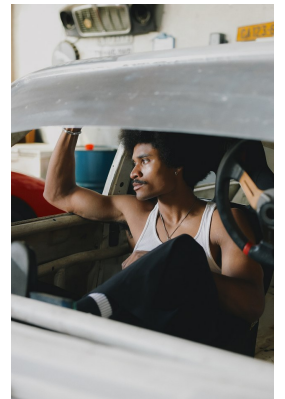

BOSS MODELS

CAPE TOWN

THATO HUMAN

Height: 182cm Chest: 96cm Waist: 75cm Suit: 39.5 R Shoe: 10 UK Hair: Black Eyes: Black

BOSS MODELS

CAPE TOWN

THATO HUMAN

Height: 182cm Chest: 96cm Waist: 75cm Suit: 39.5 R Shoe: 10 UK Hair: Black Eyes: Black

BOSS MODELS

CAPE TOWN

THATO HUMAN

Height: 182cm Chest: 96cm Waist: 75cm Suit: 39.5 R Shoe: 10 UK Hair: Black Eyes: Black