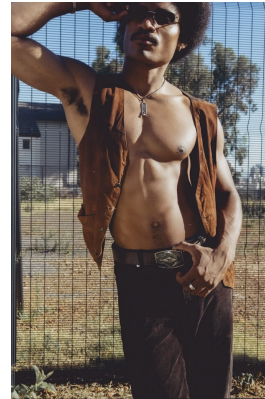

BOSS MODELS

CAPE TOWN

THATO HUMAN

Height: 182cm Chest: 96cm Waist: 75cm Suit: 39.5 R Shoe: 10 UK Hair: Black Eyes: Black

BOSS MODELS

CAPE TOWN

THATO HUMAN

Height: 182cm Chest: 96cm Waist: 75cm Suit: 39.5 R Shoe: 10 UK Hair: Black Eyes: Black

BOSS MODELS

CAPE TOWN

THATO HUMAN

Height: 182cm Chest: 96cm Waist: 75cm Suit: 39.5 R Shoe: 10 UK Hair: Black Eyes: Black