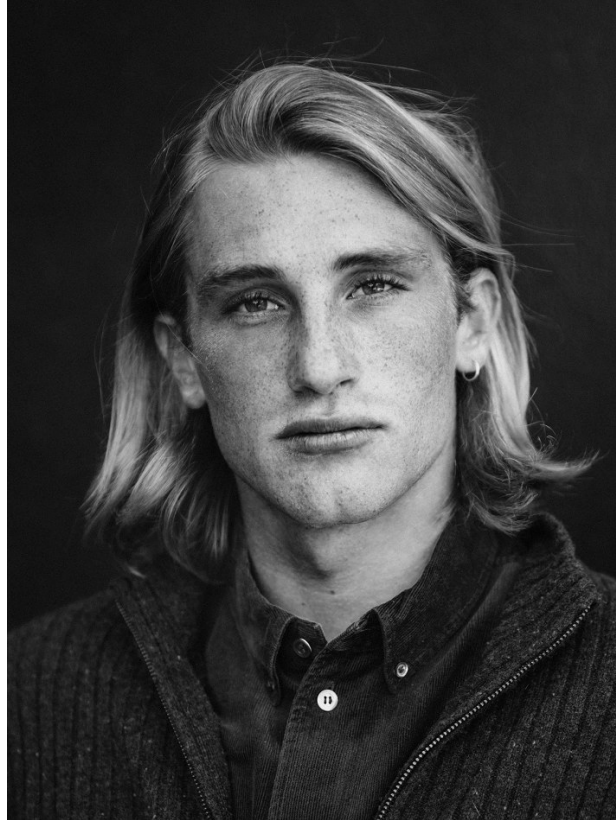

# BOSS MODELS

CAPE TOWN

**ROBERT JANSEN VAN RENSBURG**

Height: 175cm Chest: 97cm Waist: 75cm Suit: 38 R Shoe: 8 UK Hair: Blonde Eyes: Blue

# BOSS MODELS

CAPE TOWN

ROBERT JANSEN VAN RENSBURG

Height: 175cm Chest: 97cm Waist: 75cm Suit: 38 R Shoe: 8 UK Hair: Blonde Eyes: Blue

# BOSS MODELS

CAPE TOWN