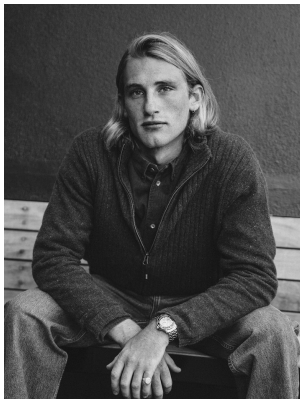

BOSS MODELS

CAPE TOWN

ROBERT JANSEN VAN RENSBURG

Height: 175cm Chest: 97cm Waist: 75cm Suit: 38 R Shoe: 8 UK Hair: Blonde Eyes: Blue

BOSS MODELS

CAPE TOWN

ROBERT JANSEN VAN RENSBURG

Height: 175cm Chest: 97cm Waist: 75cm Suit: 38 R Shoe: 8 UK Hair: Blonde Eyes: Blue