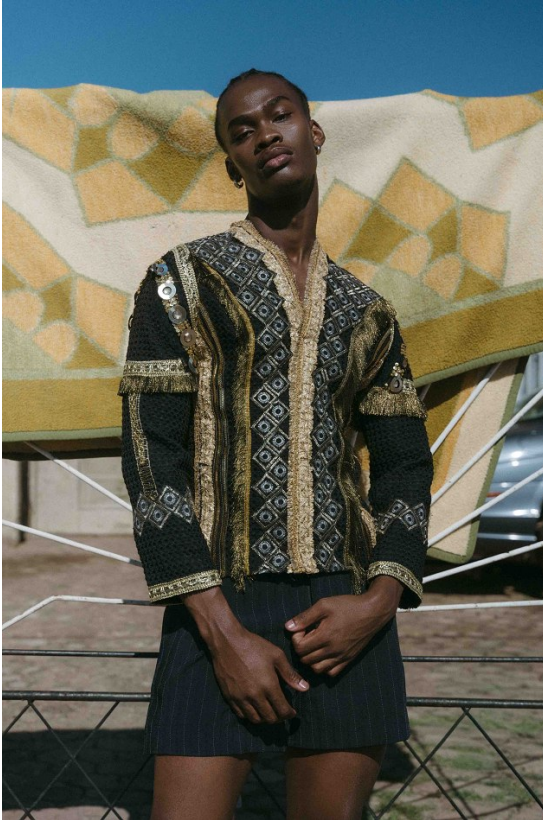

BOSS MODELS

CAPE TOWN

AKHONA NTLABATI

Height: 190cm Chest: 98cm Waist: 84cm Suit: L Shoe: 9 UK Hair: Black Eyes: Brown

BOSS MODELS

CAPE TOWN

AKHONA NTLABATI

Height: 190cm Chest: 98cm Waist: 84cm Suit: L Shoe: 9 UK Hair: Black Eyes: Brown

BOSS MODELS

CAPE TOWN

AKHONA NTLABATI

Height: 190cm Chest: 98cm Waist: 84cm Suit: L Shoe: 9 UK Hair: Black Eyes: Brown