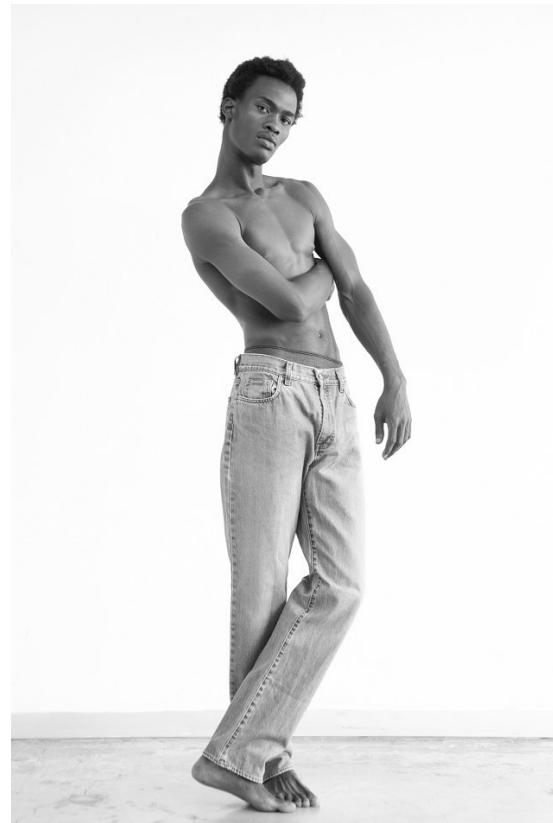

BOSS MODELS

CAPE TOWN

AKHONA NTLABATI

Height: 190cm Chest: 98cm Waist: 84cm Suit: L Shoe: 9 UK Hair: Black Eyes: Brown

BOSS MODELS

CAPE TOWN

AKHONA NTLABATI

Height: 190cm Chest: 98cm Waist: 84cm Suit: L Shoe: 9 UK Hair: Black Eyes: Brown

BOSS MODELS

CAPE TOWN

AKHONA NTLABATI

Height: 190cm Chest: 98cm Waist: 84cm Suit: L Shoe: 9 UK Hair: Black Eyes: Brown