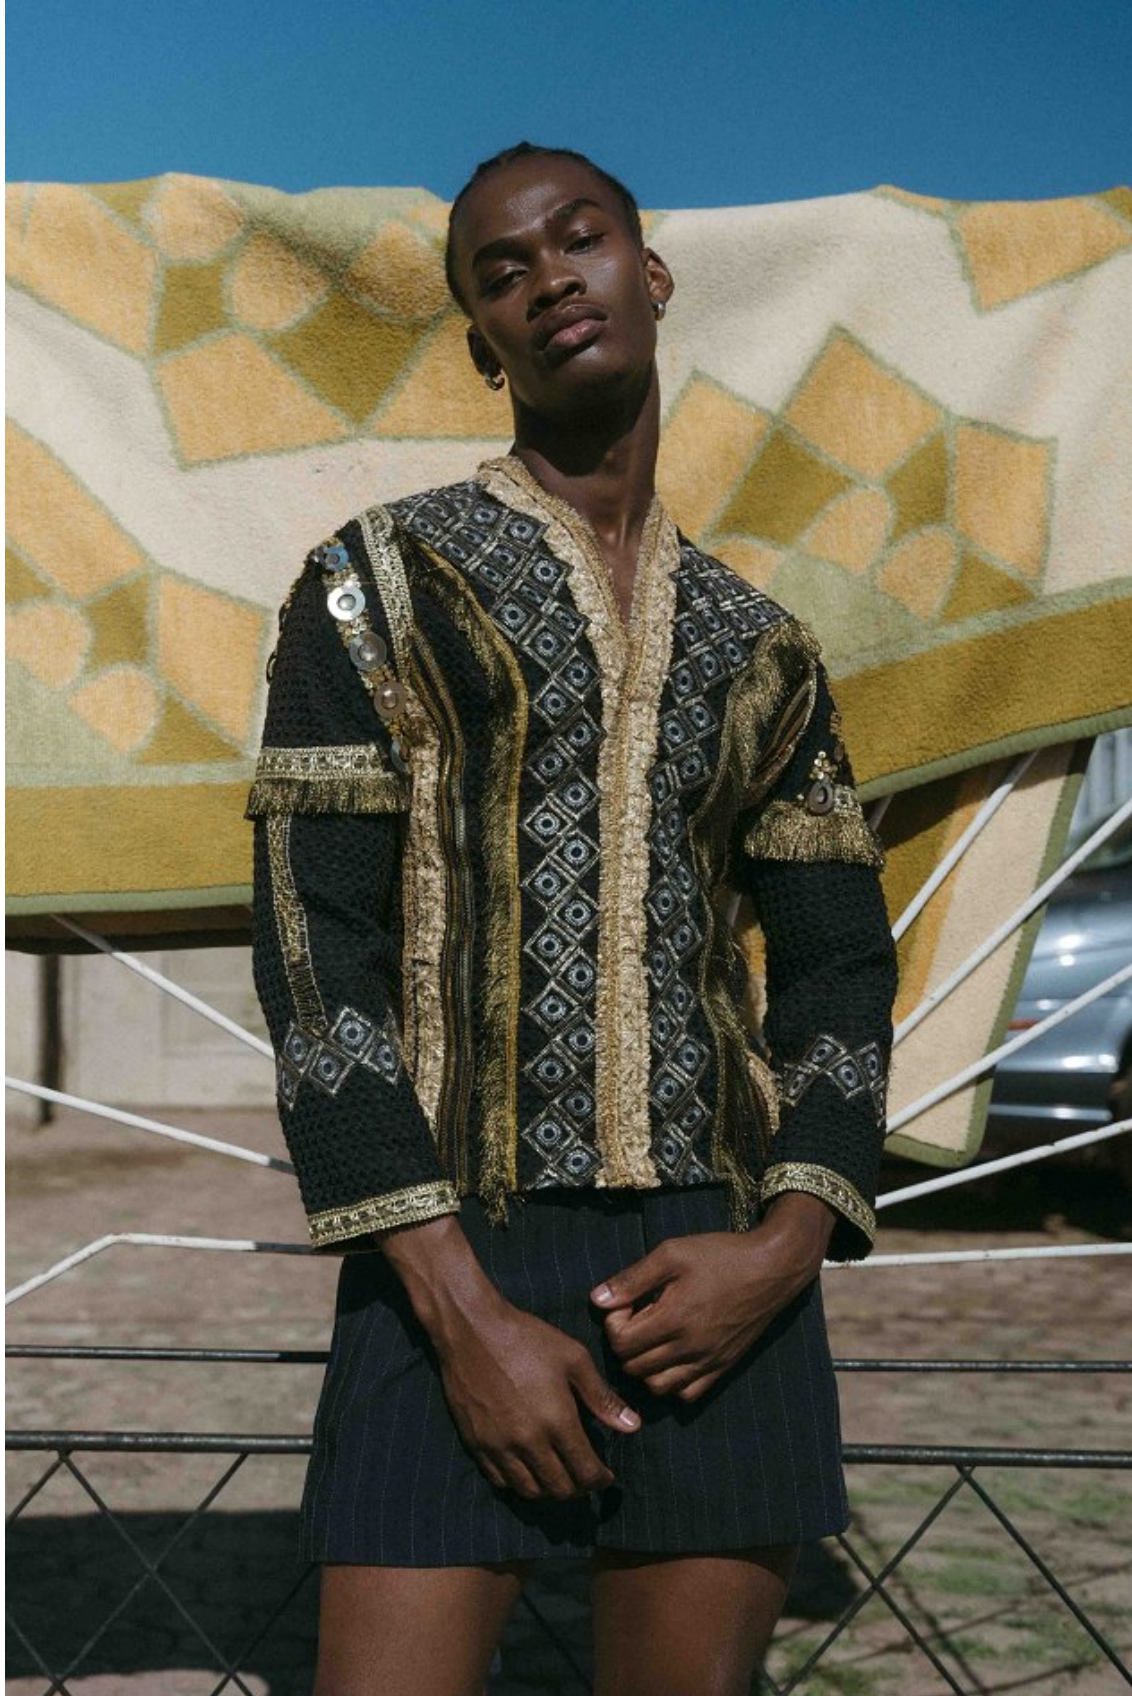

BOSS MODELS

CAPE TOWN

Height: 190cm Chest: 98cm Waist: 84cm Suit: L Shoe: 9 UK Hair: Black Eyes: Brown