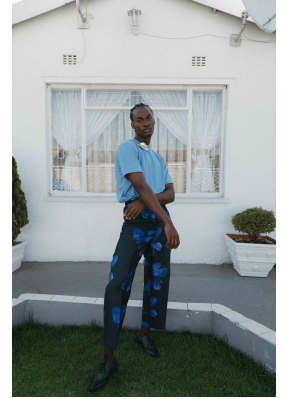

BOSS MODELS

CAPE TOWN

AKHONA NTLABATI

Height: 190cm Chest: 98cm Waist: 84cm Suit: L Shoe: 9 UK Hair: Black Eyes: Brown

BOSS MODELS

CAPE TOWN

AKHONA NTLABATI

Height: 190cm Chest: 98cm Waist: 84cm Suit: L Shoe: 9 UK Hair: Black Eyes: Brown