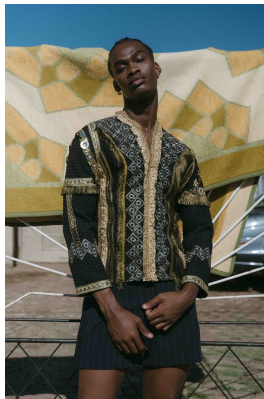

BOSS MODELS

CAPE TOWN

AKHONA NTLABATI

Height: 190cm Chest: 98cm Waist: 84cm Suit: L Shoe: 9 UK Hair: Black Eyes: Brown

BOSS MODELS

CAPE TOWN

AKHONA NTLABATI

Height: 190cm Chest: 98cm Waist: 84cm Suit: L Shoe: 9 UK Hair: Black Eyes: Brown