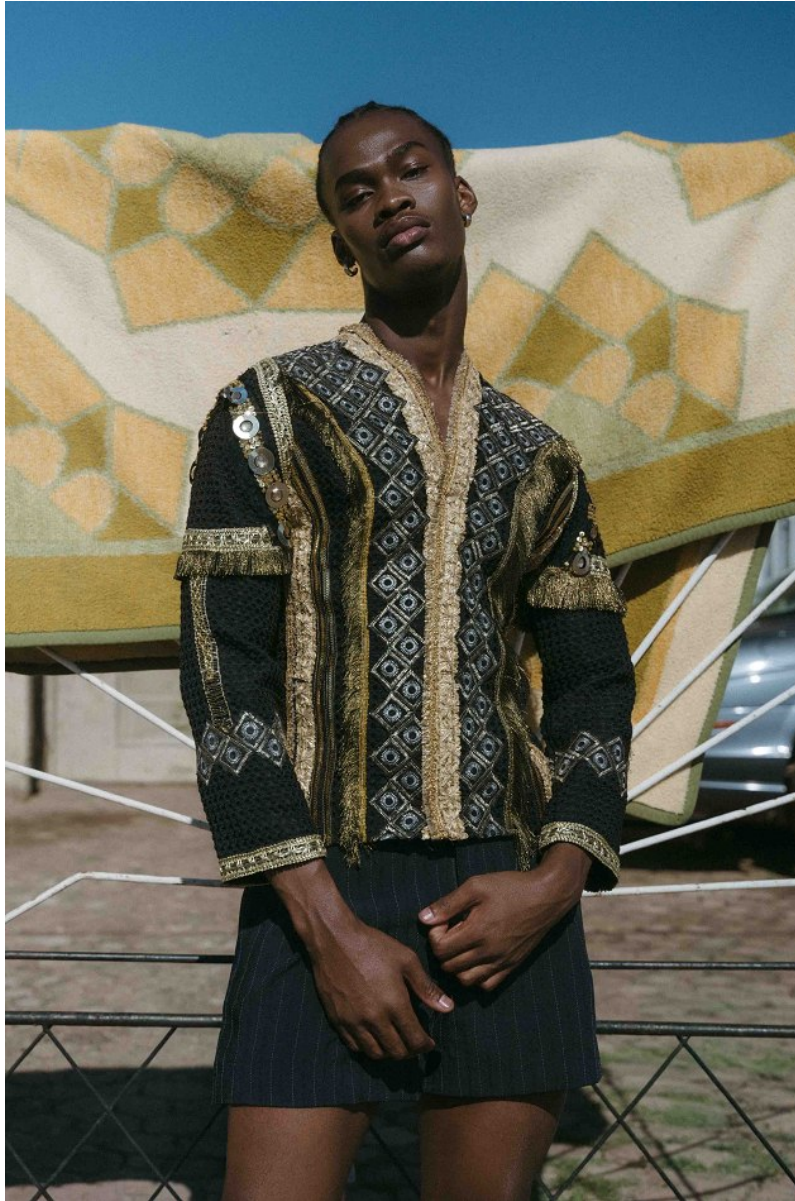

AKHONA NTLABATI

BOSS MODELS

CAPE TOWN

AKHONA NTLABATI

Height: 190cm Chest: 98cm Waist: 84cm Suit: L Shoe: 9 UK Hair: Black Eyes: Brown