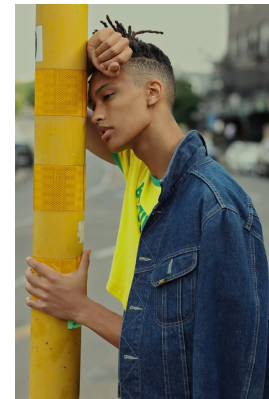

BOSS MODELS

CAPE TOWN

JORDYN BEILING

Height: 184cm Chest: 92cm Waist: 69cm Suit: 36 R Shoe: 9 UK Hair: Brown Eyes: Brown

BOSS MODELS

CAPE TOWN

JORDYN BEILING

Height: 184cm Chest: 92cm Waist: 69cm Suit: 36 R Shoe: 9 UK Hair: Brown Eyes: Brown