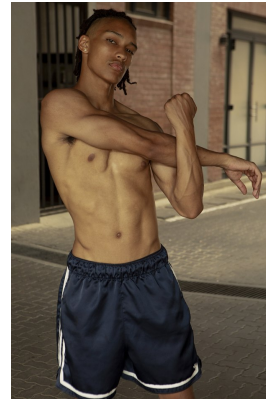

BOSS MODELS

CAPE TOWN

JORDYN BEILING

Height: 184cm Chest: 92cm Waist: 69cm Suit: 36 R Shoe: 9 UK Hair: Brown Eyes: Brown

BOSS MODELS

CAPE TOWN

JORDYN BEILING

Height: 184cm Chest: 92cm Waist: 69cm Suit: 36 R Shoe: 9 UK Hair: Brown Eyes: Brown