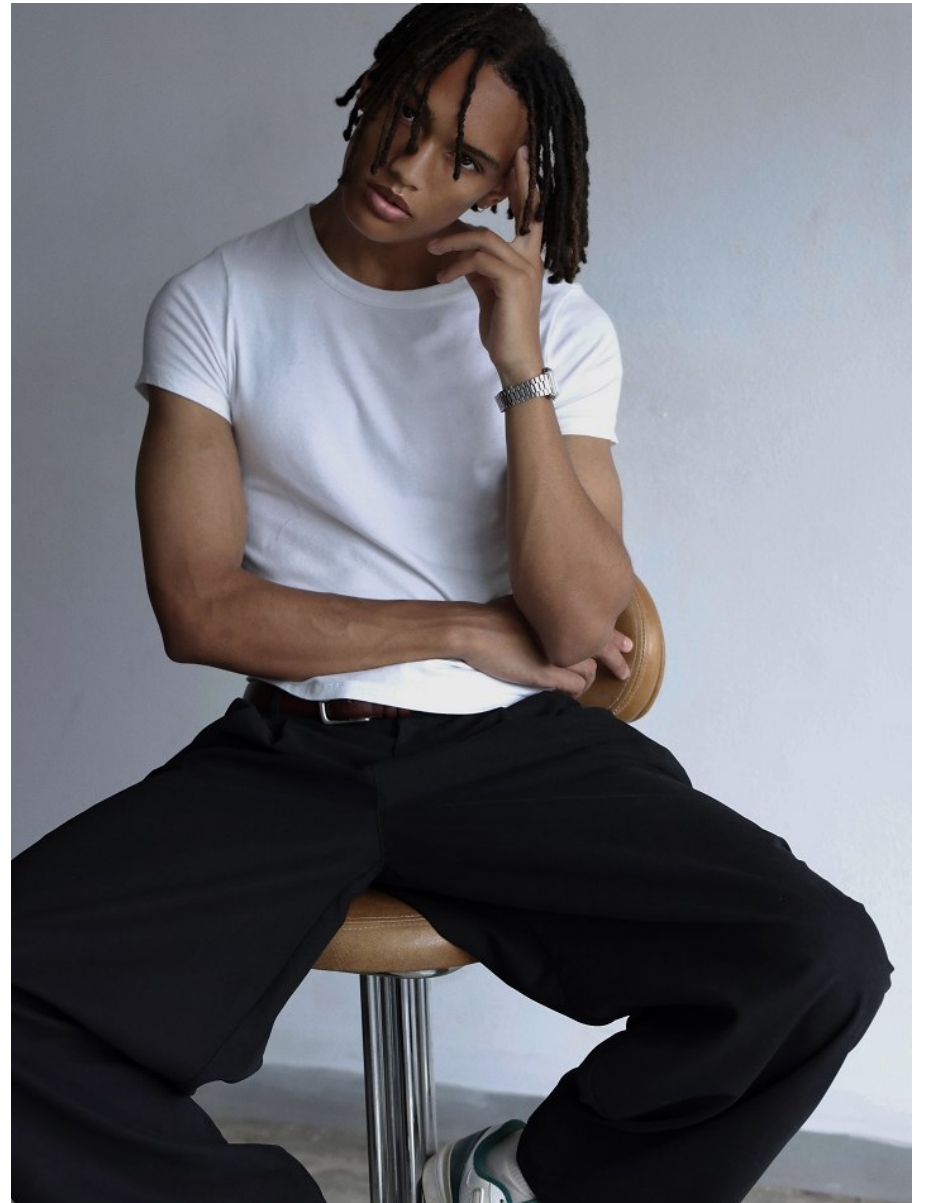

BOSS MODELS

CAPE TOWN

JORDYN BEILING

Height: 184cm Chest: 92cm Waist: 69cm Suit: 36 R Shoe: 9 UK Hair: Brown Eyes: Brown

BOSS MODELS

CAPE TOWN

JORDYN BEILING

Height: 184cm Chest: 92cm Waist: 69cm Suit: 36 R Shoe: 9 UK Hair: Brown Eyes: Brown