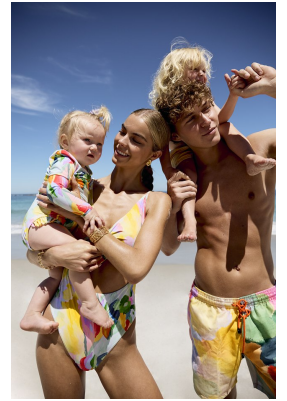

BOSS MODELS

CAPE TOWN

KEAGAN STRYDOM

Height: 185cm Chest: 95cm Waist: 72cm Suit: 38 R Shoe: 11 UK Hair: Brown Eyes: Blue/Green

BOSS MODELS

CAPE TOWN

KEAGAN STRYDOM

Height: 185cm Chest: 95cm Waist: 72cm Suit: 38 R Shoe: 11 UK Hair: Brown Eyes: Blue/Green