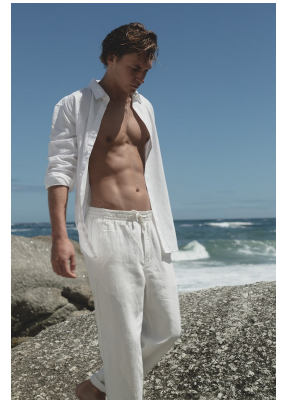

BOSS MODELS

CAPE TOWN

KEAGAN STRYDOM

Height: 185cm Chest: 95cm Waist: 72cm Suit: 38 R Shoe: 11 UK Hair: Brown Eyes: Blue/Green

BOSS MODELS

CAPE TOWN

KEAGAN STRYDOM

Height: 185cm Chest: 95cm Waist: 72cm Suit: 38 R Shoe: 11 UK Hair: Brown Eyes: Blue/Green