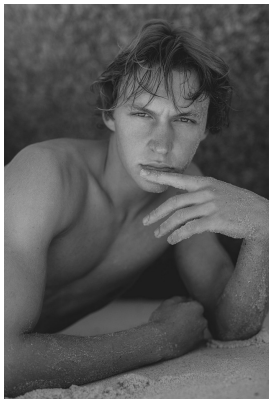

BOSS MODELS

CAPE TOWN

KEAGAN STRYDOM

Height: 185cm Chest: 95cm Waist: 72cm Suit: 38 R Shoe: 11 UK Hair: Brown Eyes: Blue/Green

BOSS MODELS

CAPE TOWN

KEAGAN STRYDOM

Height: 185cm Chest: 95cm Waist: 72cm Suit: 38 R Shoe: 11 UK Hair: Brown Eyes: Blue/Green