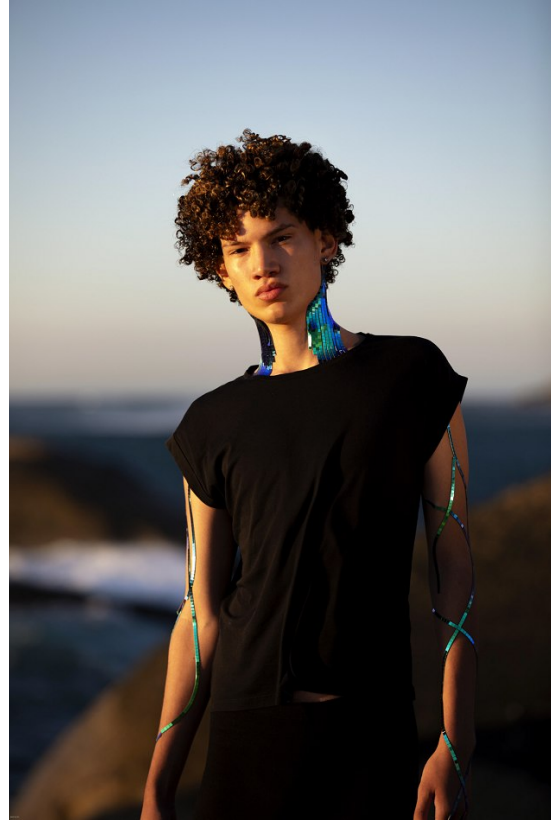

BOSS MODELS

CAPE TOWN

ETHAN APOLLES

Height: 188cm Chest: 91cm Waist: 71cm Suit: 36 R Shoe: 9 UK Hair: Light Brown Eyes: Brown