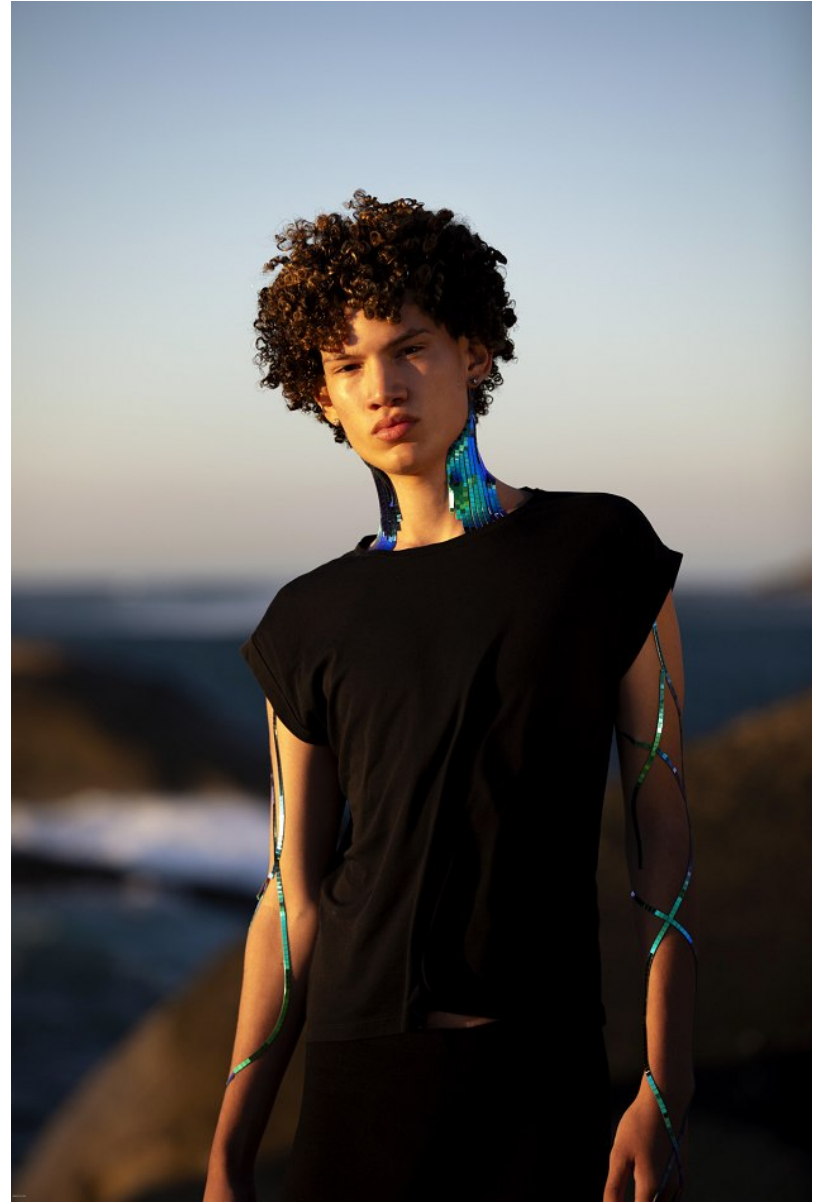

BOSS MODELS

CAPE TOWN

ETHAN APOLLES

Height: 188cm Chest: 91cm Waist: 71cm Suit: 36 R Shoe: 9 UK Hair: Light Brown Eyes: Brown