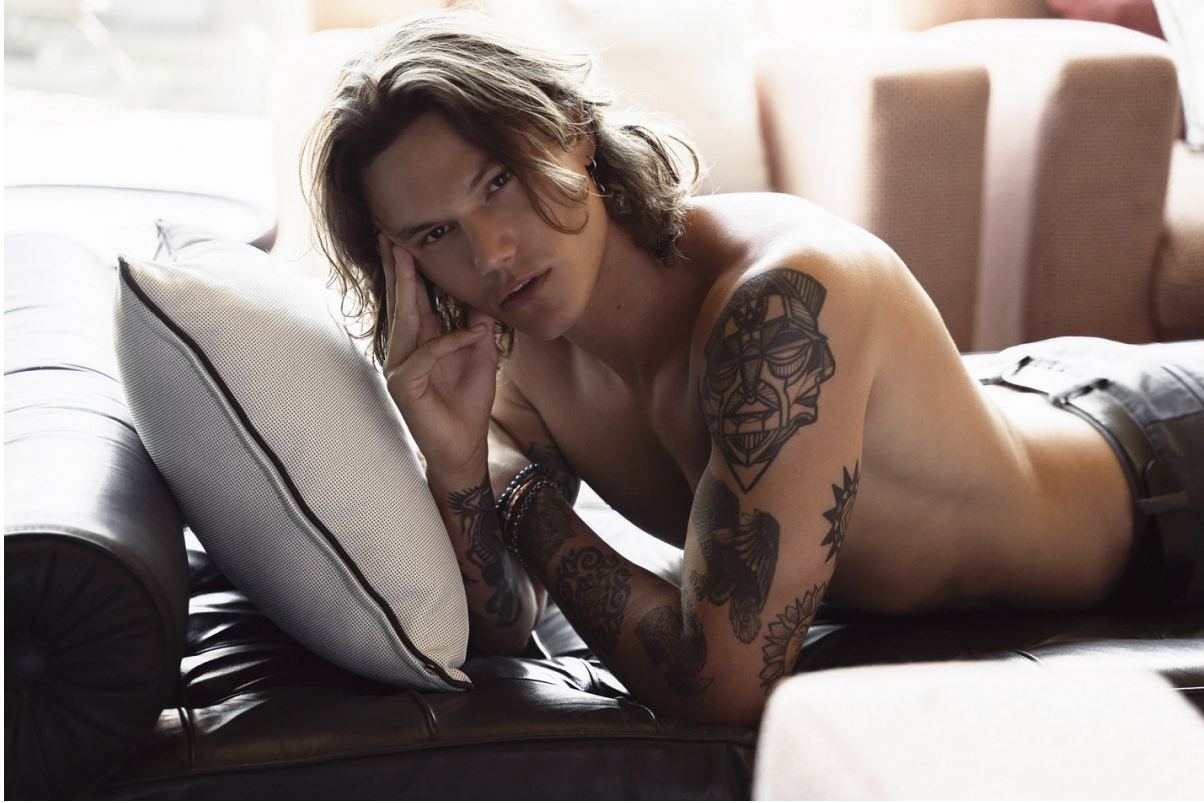

BOSS MODELS

CAPE TOWN

CAMERON MCMILLAN

Height: 184cm Chest: 97cm Waist: 77cm Suit: 40 R Shoe: 9 UK Hair: Dark Brown Eyes: Brown