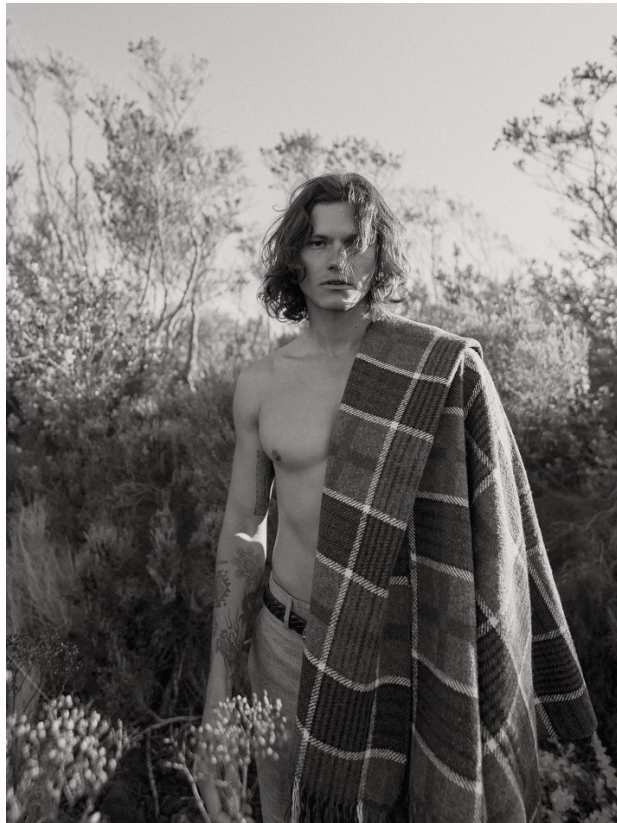

BOSS MODELS

CAPE TOWN

CAMERON MCMILLAN

Height: 184cm Chest: 97cm Waist: 77cm Suit: 40 R Shoe: 9 UK Hair: Dark Brown Eyes: Brown