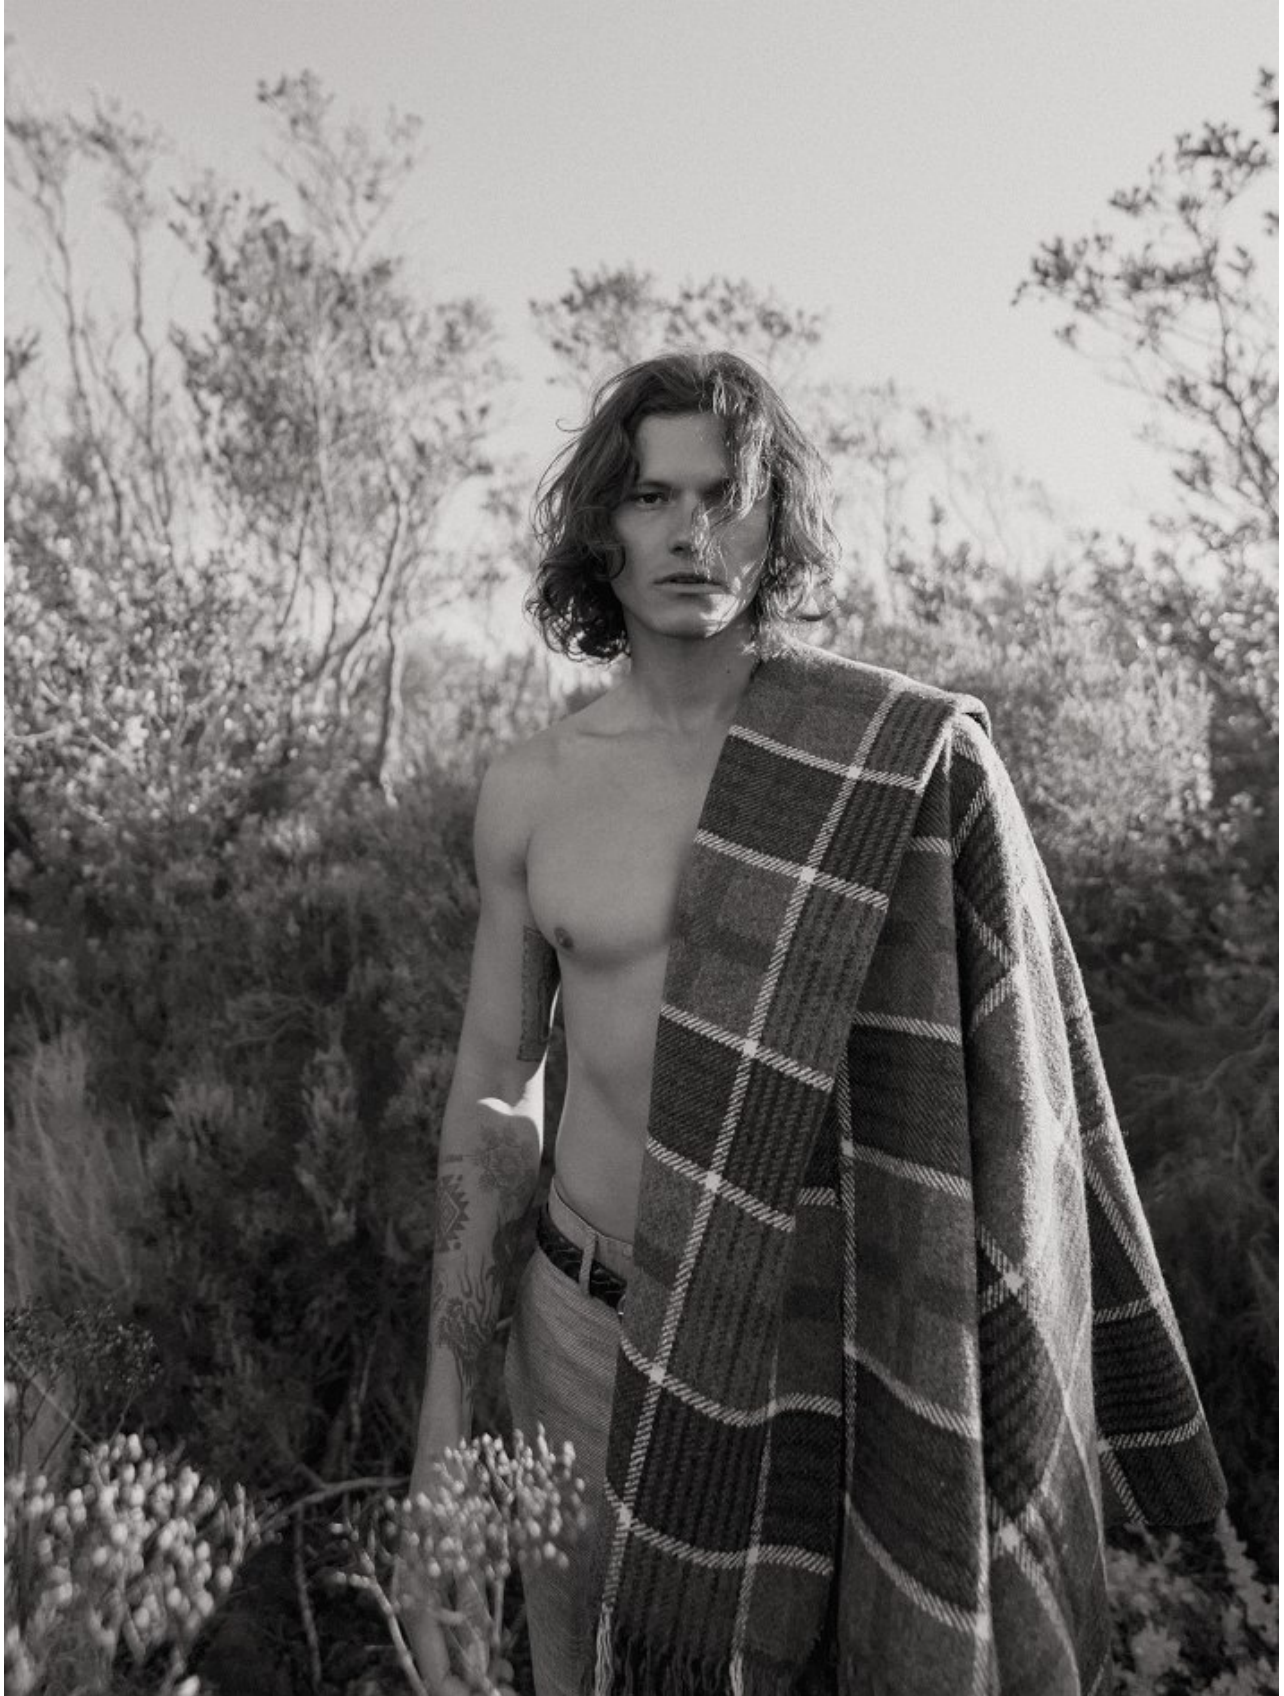

BOSS MODELS

CAPE TOWN

CAMERON MCMILLAN

Height: 184cm Chest: 97cm Waist: 77cm Suit: 40 R Shoe: 9 UK Hair: Dark Brown Eyes: Brown