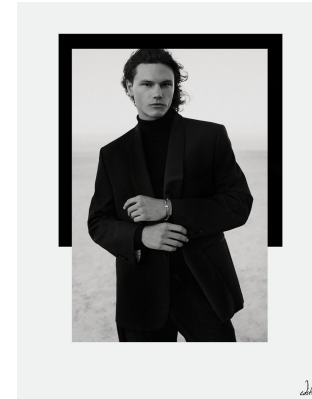

# BOSS MODELS

CAPE TOWN

## CAMERON MCMILLAN

Height: 184cm Chest: 97cm Waist: 77cm Suit: 40 R Shoe: 9 UK Hair: Dark Brown Eyes: Brown