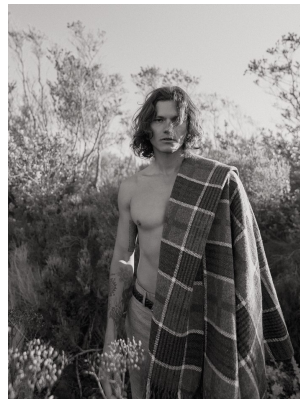

BOSS MODELS

CAPE TOWN

CAMERON MCMILLAN

Height: 184cm Chest: 97cm Waist: 77cm Suit: 40 R Shoe: 9 UK Hair: Dark Brown Eyes: Brown

BOSS MODELS

CAPE TOWN

CAMERON MCMILLAN

Height: 184cm Chest: 97cm Waist: 77cm Suit: 40 R Shoe: 9 UK Hair: Dark Brown Eyes: Brown

BOSS MODELS

CAPE TOWN

CAMERON MCMILLAN

Height: 184cm Chest: 97cm Waist: 77cm Suit: 40 R Shoe: 9 UK Hair: Dark Brown Eyes: Brown