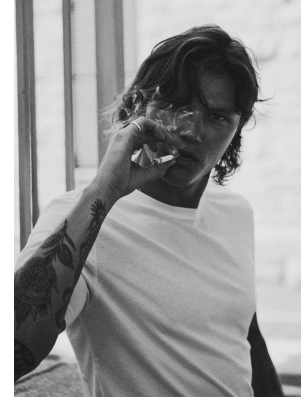

BOSS MODELS

CAPE TOWN

CAMERON MCMILLAN

Height: 184cm Chest: 97cm Waist: 77cm Suit: 40 R Shoe: 9 UK Hair: Dark Brown Eyes: Brown

BOSS MODELS

CAPE TOWN

CAMERON MCMILLAN

Height: 184cm Chest: 97cm Waist: 77cm Suit: 40 R Shoe: 9 UK Hair: Dark Brown Eyes: Brown

BOSS MODELS

CAPE TOWN

CAMERON MCMILLAN

Height: 184cm Chest: 97cm Waist: 77cm Suit: 40 R Shoe: 9 UK Hair: Dark Brown Eyes: Brown