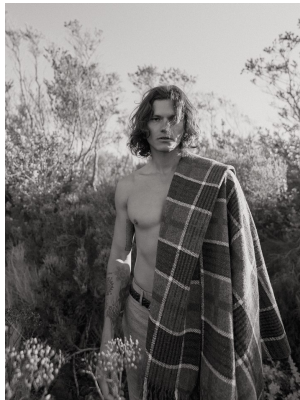

BOSS MODELS

CAPE TOWN

CAMERON MCMILLAN

Height: 184cm Chest: 97cm Waist: 77cm Suit: 40 R Shoe: 9 UK Hair: Dark Brown Eyes: Brown