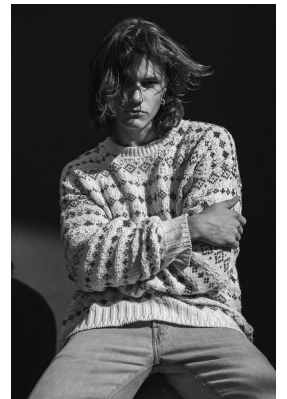

# BOSS MODELS

CAPE TOWN

## CAMERON MCMILLAN

Height: 184cm Chest: 97cm Waist: 77cm Suit: 40 R Shoe: 9 UK Hair: Dark Brown Eyes: Brown