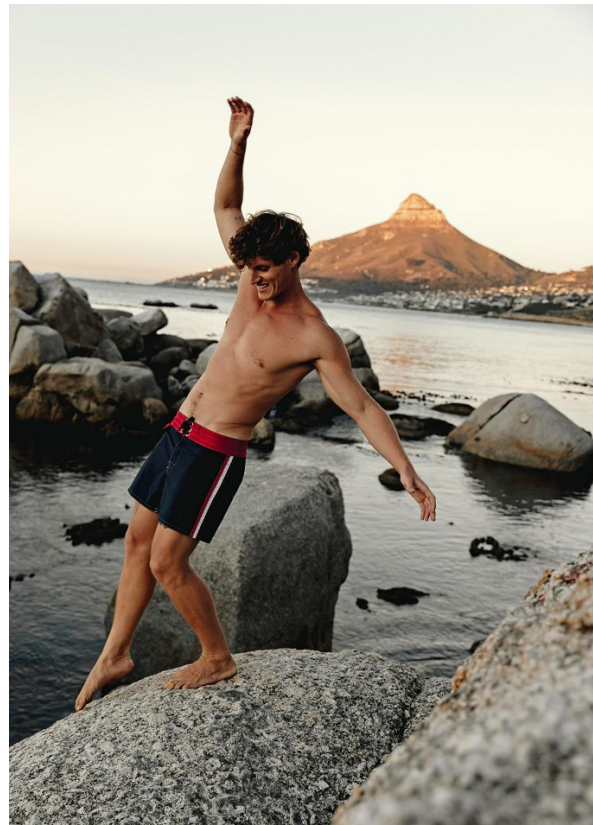

BOSS MODELS

CAPE TOWN

JOSHUA HERSELMAN

Height: 184cm Chest: 100cm Waist: 79cm Suit: 40 R Shoe: 10 UK Hair: Blonde Eyes: Blue