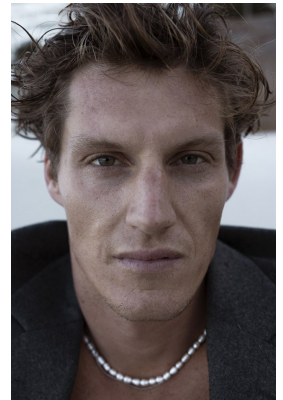

BOSS MODELS

CAPE TOWN

JOSHUA HERSELMAN

Height: 184cm Chest: 100cm Waist: 79cm Suit: 40 R Shoe: 10 UK Hair: Blonde Eyes: Blue

BOSS MODELS

CAPE TOWN

JOSHUA HERSELMAN

Height: 184cm Chest: 100cm Waist: 79cm Suit: 40 R Shoe: 10 UK Hair: Blonde Eyes: Blue