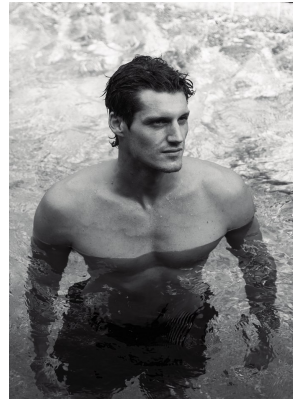

BOSS MODELS

CAPE TOWN

JOSHUA HERSELMAN

Height: 184cm Chest: 100cm Waist: 79cm Suit: 40 R Shoe: 10 UK Hair: Blonde Eyes: Blue

BOSS MODELS

CAPE TOWN

JOSHUA HERSELMAN

Height: 184cm Chest: 100cm Waist: 79cm Suit: 40 R Shoe: 10 UK Hair: Blonde Eyes: Blue