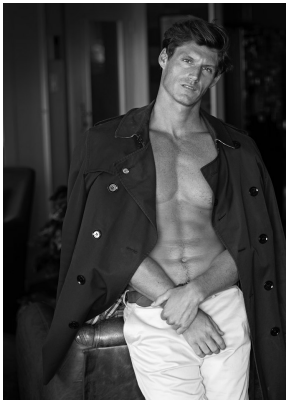

BOSS MODELS

CAPE TOWN

JOSHUA HERSELMAN

Height: 184cm Chest: 100cm Waist: 79cm Suit: 40 R Shoe: 10 UK Hair: Blonde Eyes: Blue

BOSS MODELS

CAPE TOWN

JOSHUA HERSELMAN

Height: 184cm Chest: 100cm Waist: 79cm Suit: 40 R Shoe: 10 UK Hair: Blonde Eyes: Blue