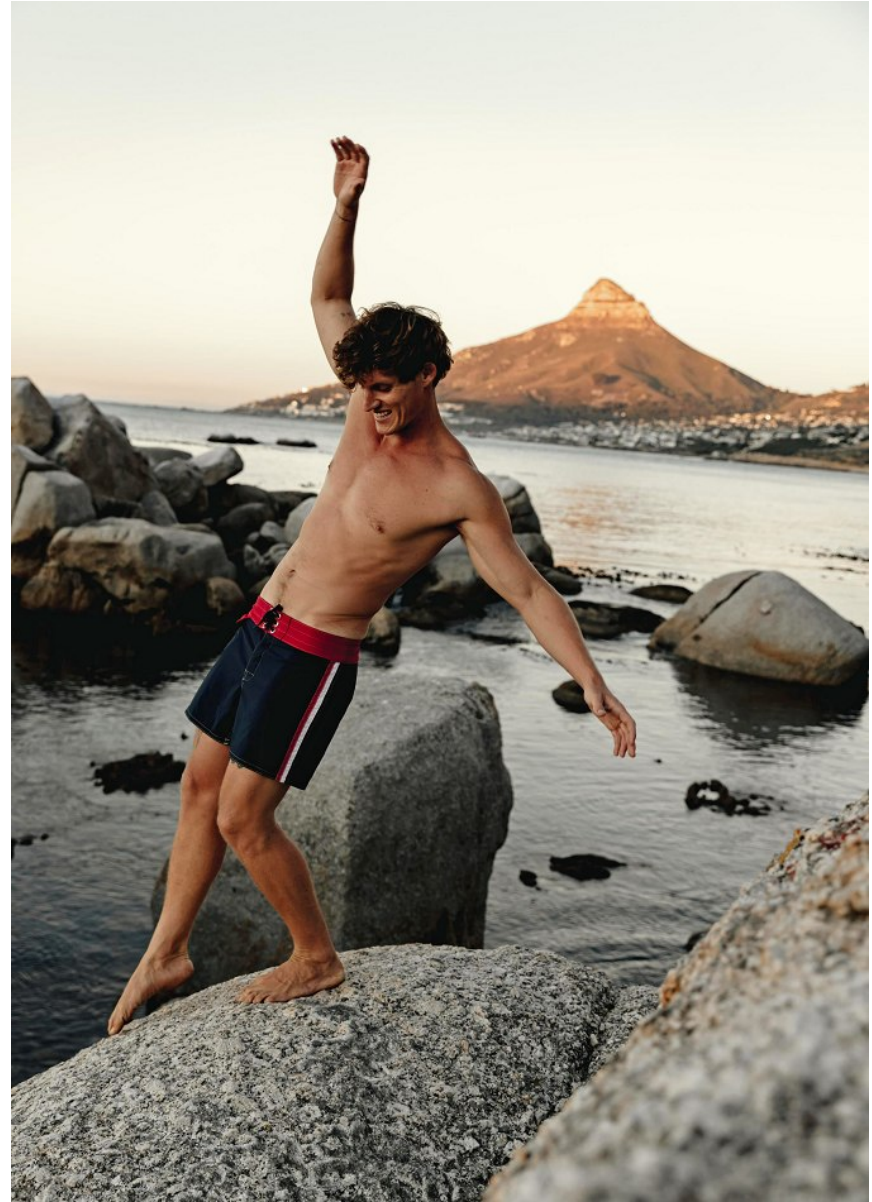

BOSS MODELS

CAPE TOWN

JOSHUA HERSELMAN

Height: 184cm Chest: 100cm Waist: 79cm Suit: 40 R Shoe: 10 UK Hair: Blonde Eyes: Blue