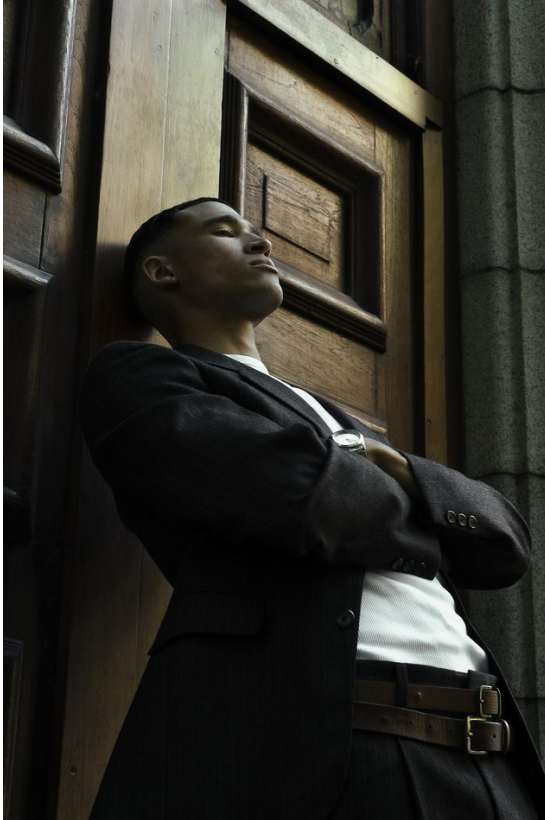

BOSS MODELS

CAPE TOWN

ETHAN SEAGREN

Height: 180cm Chest: 97cm Waist: 79cm Suit: 36 R Shoe: 8 UK Hair: Black Eyes: Brown