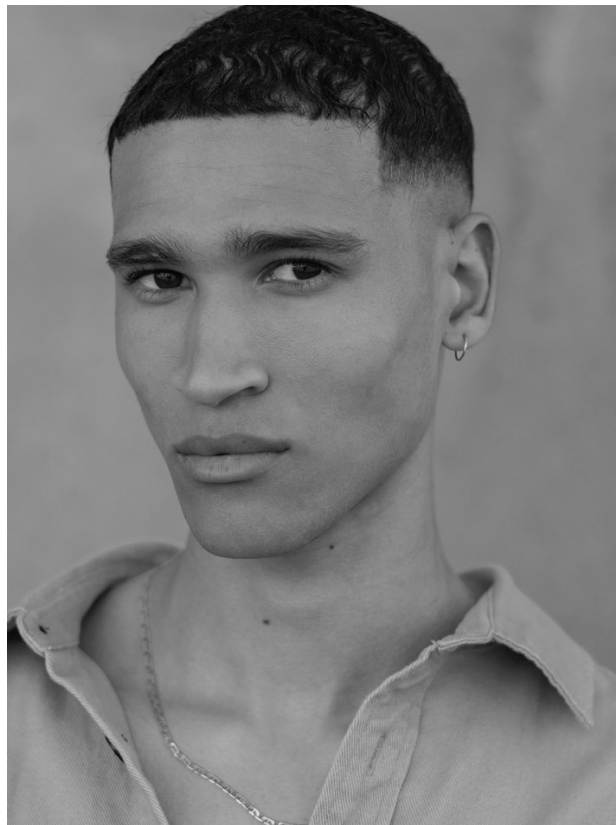

BOSS MODELS

CAPE TOWN

ETHAN SEAGREN

Height: 180cm Chest: 97cm Waist: 79cm Suit: 36 R Shoe: 8 UK Hair: Black Eyes: Brown