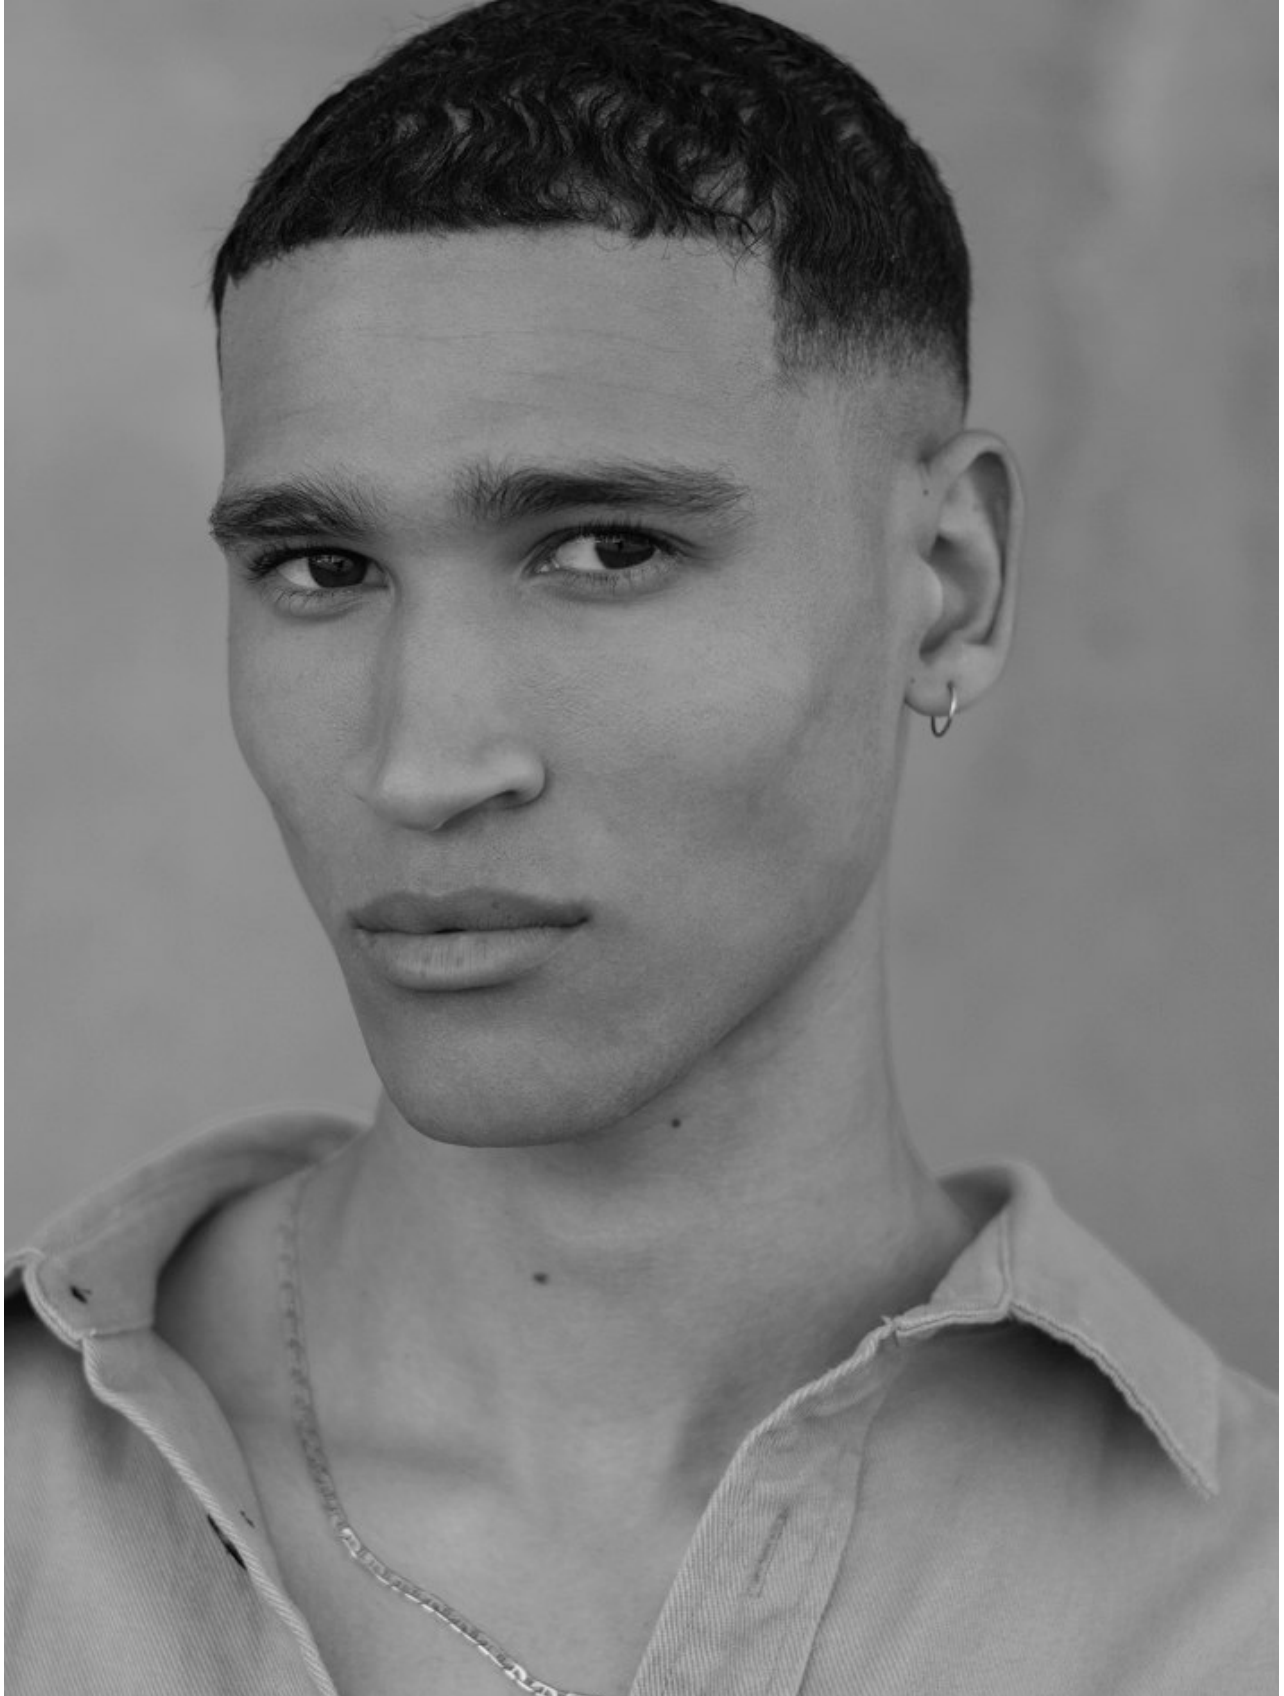

BOSS MODELS

CAPE TOWN

ETHAN SEAGREN

Height: 180cm Chest: 97cm Waist: 79cm Suit: 36 R Shoe: 8 UK Hair: Black Eyes: Brown

BOSS MODELS

CAPE TOWN

ETHAN SEAGREN

Height: 180cm Chest: 97cm Waist: 79cm Suit: 36 R Shoe: 8 UK Hair: Black Eyes: Brown