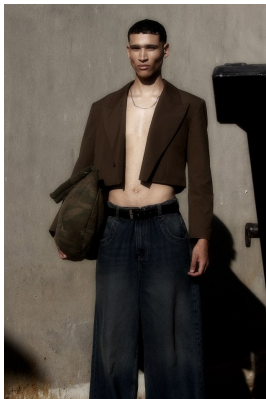

BOSS MODELS

CAPE TOWN

ETHAN SEAGREN

Height: 180cm Chest: 97cm Waist: 79cm Suit: 36 R Shoe: 8 UK Hair: Black Eyes: Brown

BOSS MODELS

CAPE TOWN

ETHAN SEAGREN

Height: 180cm Chest: 97cm Waist: 79cm Suit: 36 R Shoe: 8 UK Hair: Black Eyes: Brown

BOSS MODELS

CAPE TOWN

ETHAN SEAGREN

Height: 180cm Chest: 97cm Waist: 79cm Suit: 36 R Shoe: 8 UK Hair: Black Eyes: Brown