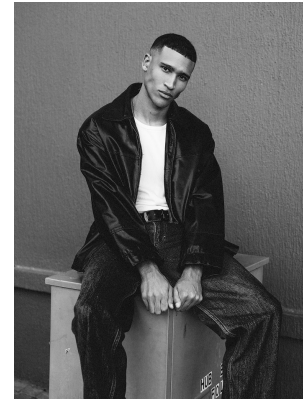

BOSS MODELS

CAPE TOWN

ETHAN SEAGREN

Height: 180cm Chest: 97cm Waist: 79cm Suit: 36 R Shoe: 8 UK Hair: Black Eyes: Brown

BOSS MODELS

CAPE TOWN

ETHAN SEAGREN

Height: 180cm Chest: 97cm Waist: 79cm Suit: 36 R Shoe: 8 UK Hair: Black Eyes: Brown

BOSS MODELS

CAPE TOWN

ETHAN SEAGREN

Height: 180cm Chest: 97cm Waist: 79cm Suit: 36 R Shoe: 8 UK Hair: Black Eyes: Brown