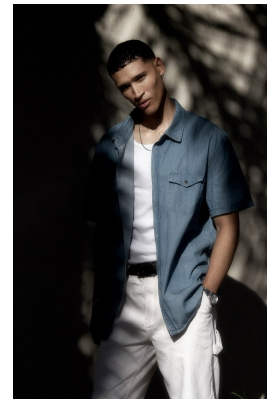

BOSS MODELS

CAPE TOWN

ETHAN SEAGREN

Height: 180cm Chest: 97cm Waist: 79cm Suit: 36 R Shoe: 8 UK Hair: Black Eyes: Brown

BOSS MODELS

CAPE TOWN

ETHAN SEAGREN

Height: 180cm Chest: 97cm Waist: 79cm Suit: 36 R Shoe: 8 UK Hair: Black Eyes: Brown

BOSS MODELS

CAPE TOWN

ETHAN SEAGREN

Height: 180cm Chest: 97cm Waist: 79cm Suit: 36 R Shoe: 8 UK Hair: Black Eyes: Brown