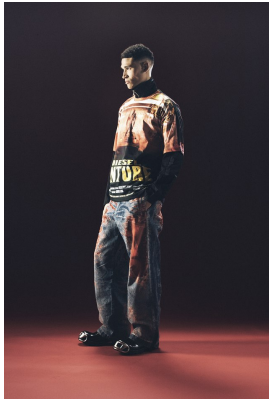

BOSS MODELS

CAPE TOWN

ETHAN SEAGREN

Height: 180cm Chest: 97cm Waist: 79cm Suit: 36 R Shoe: 8 UK Hair: Black Eyes: Brown

BOSS MODELS

CAPE TOWN

ETHAN SEAGREN

Height: 180cm Chest: 97cm Waist: 79cm Suit: 36 R Shoe: 8 UK Hair: Black Eyes: Brown

BOSS MODELS

CAPE TOWN

ETHAN SEAGREN

Height: 180cm Chest: 97cm Waist: 79cm Suit: 36 R Shoe: 8 UK Hair: Black Eyes: Brown