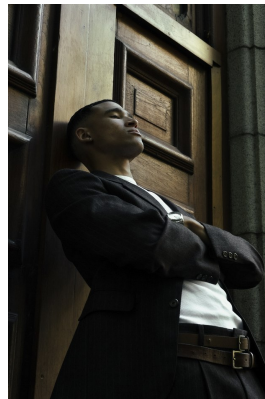

BOSS MODELS

CAPE TOWN

ETHAN SEAGREN

Height: 180cm Chest: 97cm Waist: 79cm Suit: 36 R Shoe: 8 UK Hair: Black Eyes: Brown

BOSS MODELS

CAPE TOWN

ETHAN SEAGREN

Height: 180cm Chest: 97cm Waist: 79cm Suit: 36 R Shoe: 8 UK Hair: Black Eyes: Brown

BOSS MODELS

CAPE TOWN

ETHAN SEAGREN

Height: 180cm Chest: 97cm Waist: 79cm Suit: 36 R Shoe: 8 UK Hair: Black Eyes: Brown