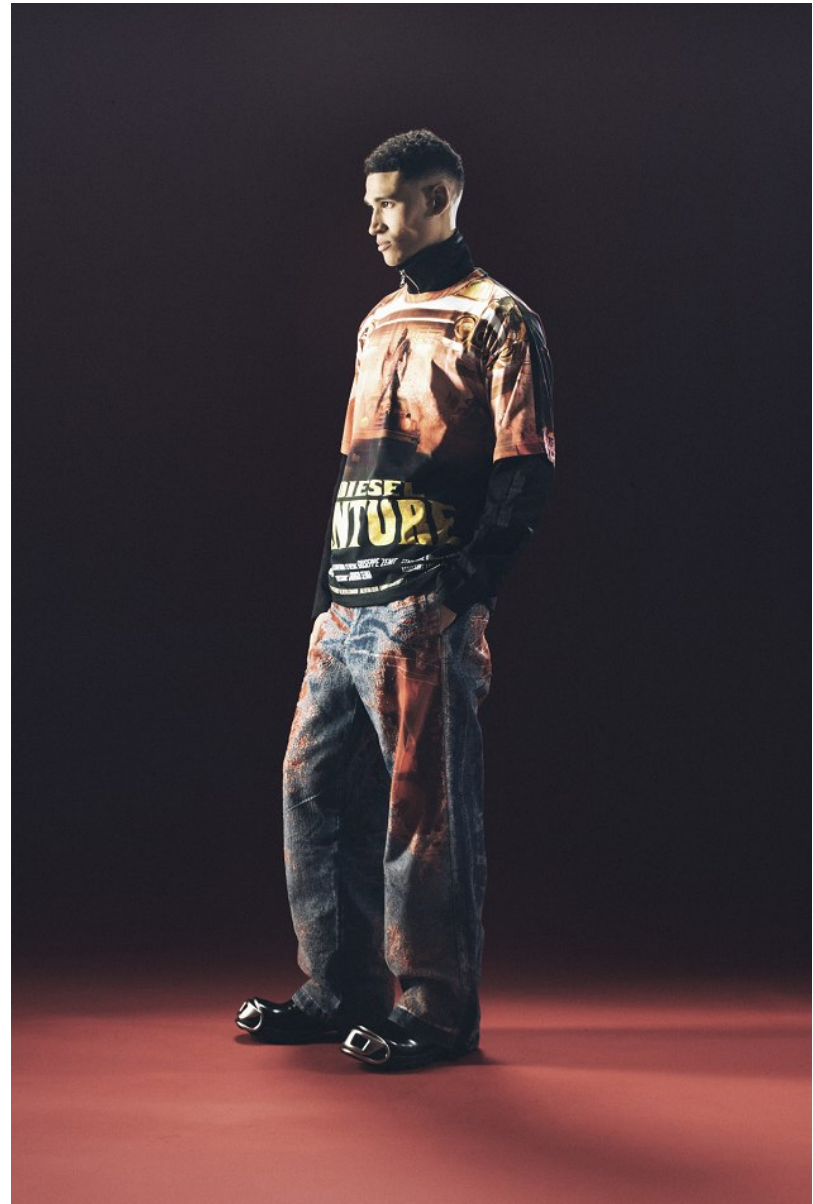

BOSS MODELS

CAPE TOWN

ETHAN SEAGREN

Height: 180cm Chest: 97cm Waist: 79cm Suit: 36 R Shoe: 8 UK Hair: Black Eyes: Brown