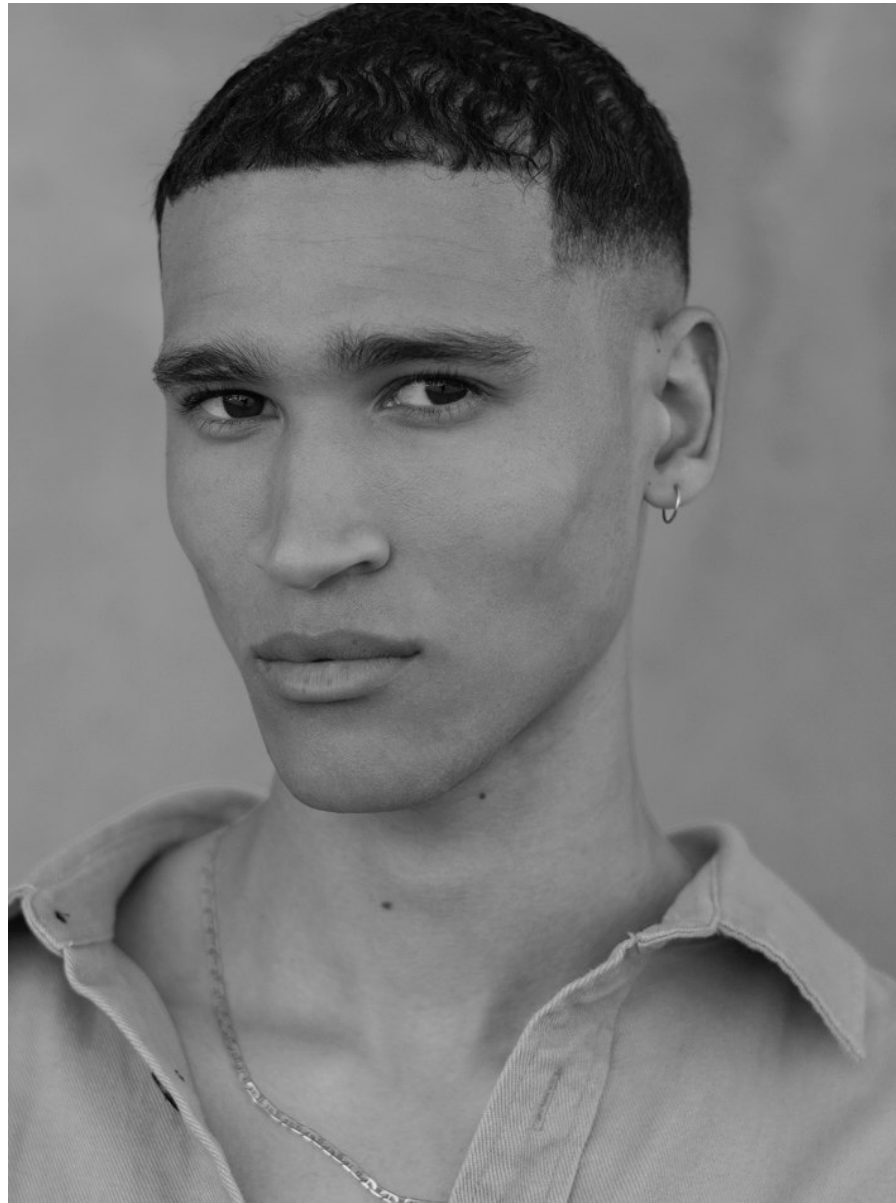

ETHAN SEAGREN

BOSS MODELS

CAPE TOWN

ETHAN SEAGREN

Height: 180cm Chest: 97cm Waist: 79cm Suit: 36 R Shoe: 8 UK Hair: Black Eyes: Brown