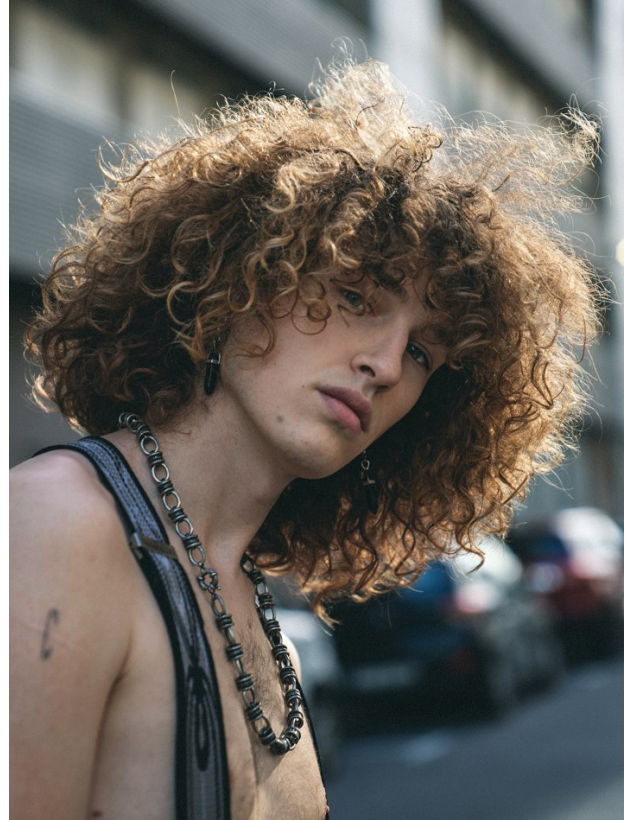

BOSS MODELS

CAPE TOWN

LEO LUND

Height: 190cm Chest: 97cm Waist: 80cm Suit: 38 L Shoe: 9.5 UK Hair: Dark Blonde Eyes: Blue/Green

BOSS MODELS

CAPE TOWN

LEO LUND

Height: 190cm Chest: 97cm Waist: 80cm Suit: 38 L Shoe: 9.5 UK Hair: Dark Blonde Eyes: Blue/Green

BOSS MODELS

CAPE TOWN

LEO LUND

Height: 190cm Chest: 97cm Waist: 80cm Suit: 38 L Shoe: 9.5 UK Hair: Dark Blonde Eyes: Blue/Green