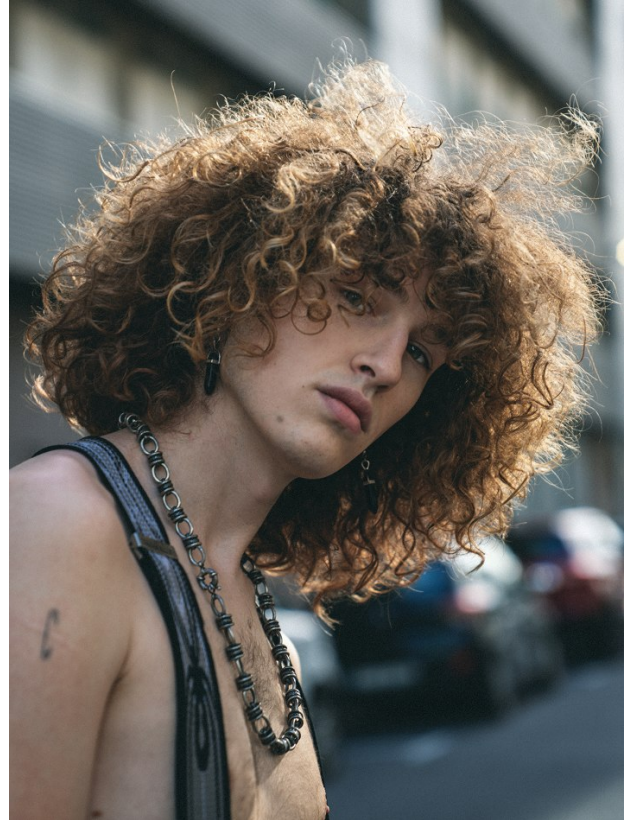

BOSS MODELS

CAPE TOWN

LEO LUND

Height: 190cm Chest: 97cm Waist: 80cm Suit: 38 L Shoe: 9.5 UK Hair: Dark Blonde Eyes: Blue/Green

BOSS MODELS

CAPE TOWN

LEO LUND

Height: 190cm Chest: 97cm Waist: 80cm Suit: 38 L Shoe: 9.5 UK Hair: Dark Blonde Eyes: Blue/Green