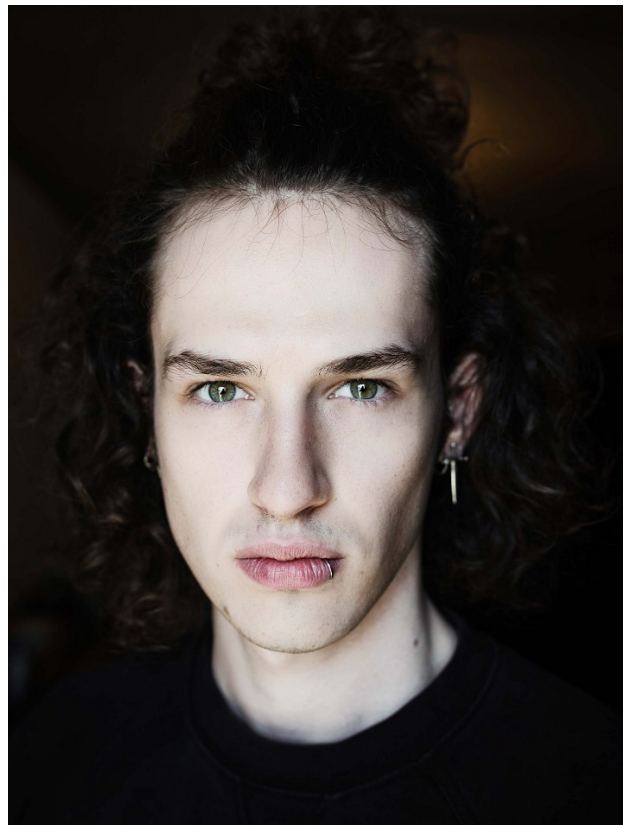

BOSS MODELS

CAPE TOWN

LEO LUND

Height: 190cm Chest: 97cm Waist: 80cm Suit: 38 L Shoe: 9.5 UK Hair: Dark Blonde Eyes: Blue/Green

BOSS MODELS

CAPE TOWN

LEO LUND

Height: 190cm Chest: 97cm Waist: 80cm Suit: 38 L Shoe: 9.5 UK Hair: Dark Blonde Eyes: Blue/Green