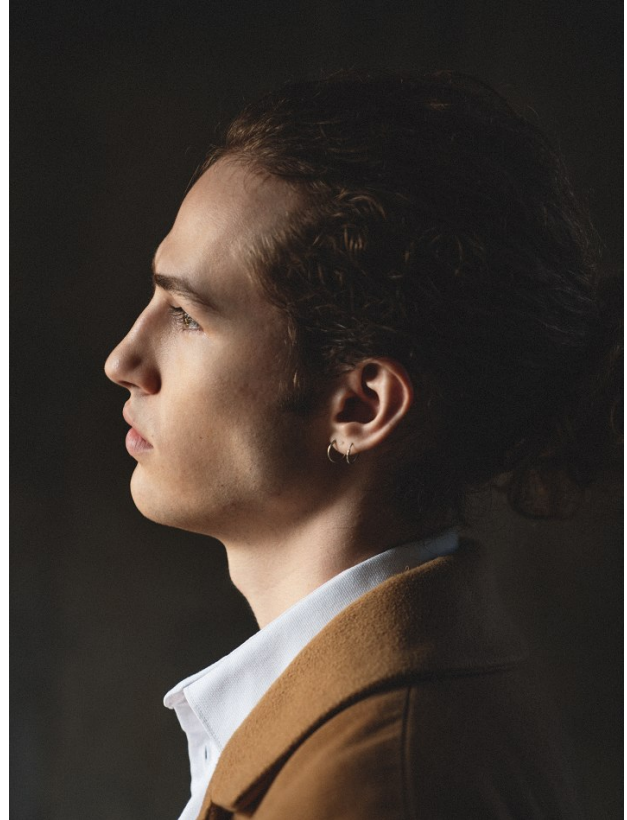

BOSS MODELS

CAPE TOWN

LEO LUND

Height: 190cm Chest: 97cm Waist: 80cm Suit: 38 L Shoe: 9.5 UK Hair: Dark Blonde Eyes: Blue/Green

BOSS MODELS

CAPE TOWN

LEO LUND

Height: 190cm Chest: 97cm Waist: 80cm Suit: 38 L Shoe: 9.5 UK Hair: Dark Blonde Eyes: Blue/Green

BOSS MODELS

CAPE TOWN

LEO LUND

Height: 190cm Chest: 97cm Waist: 80cm Suit: 38 L Shoe: 9.5 UK Hair: Dark Blonde Eyes: Blue/Green