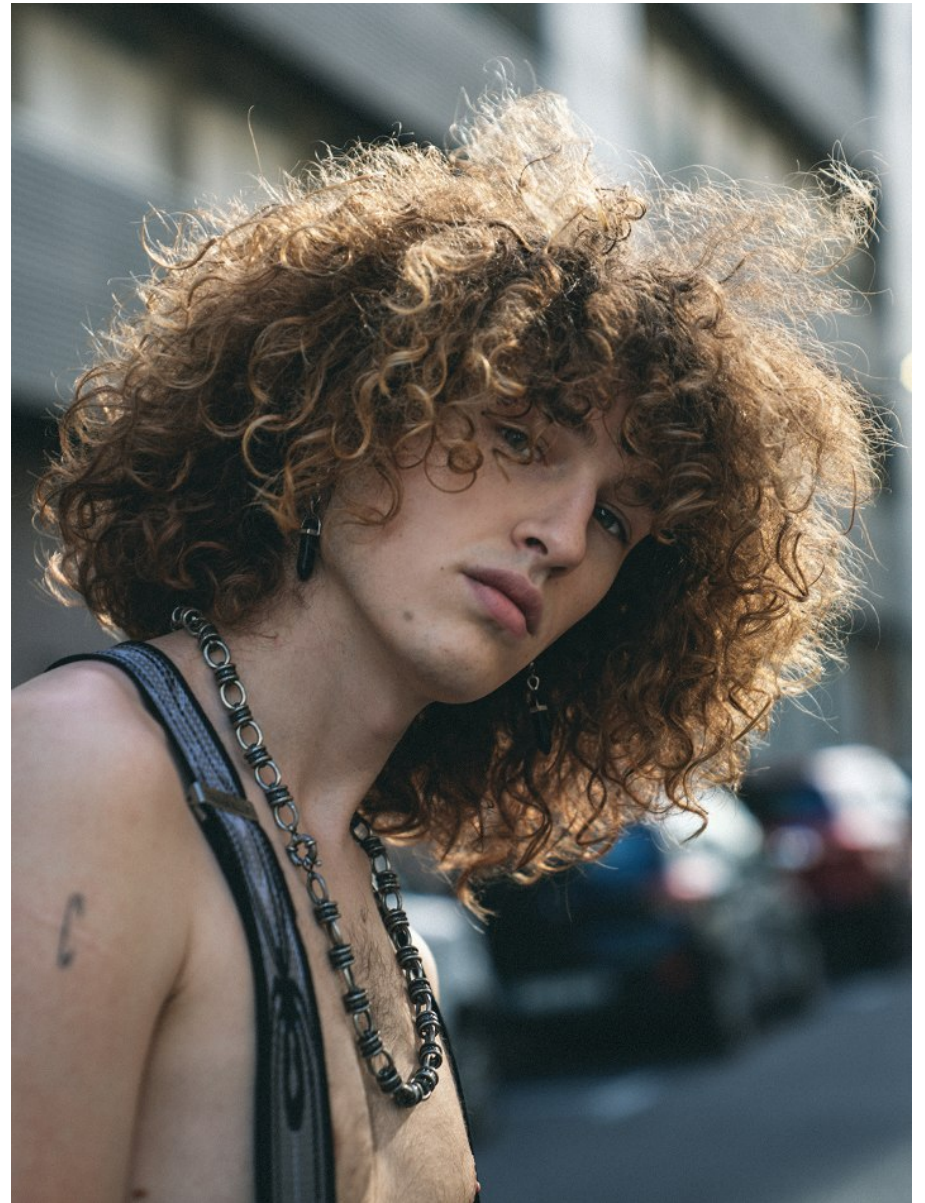

BOSS MODELS

CAPE TOWN

LEO LUND

Height: 190cm Chest: 97cm Waist: 80cm Suit: 38 L Shoe: 9.5 UK Hair: Dark Blonde Eyes: Blue/Green