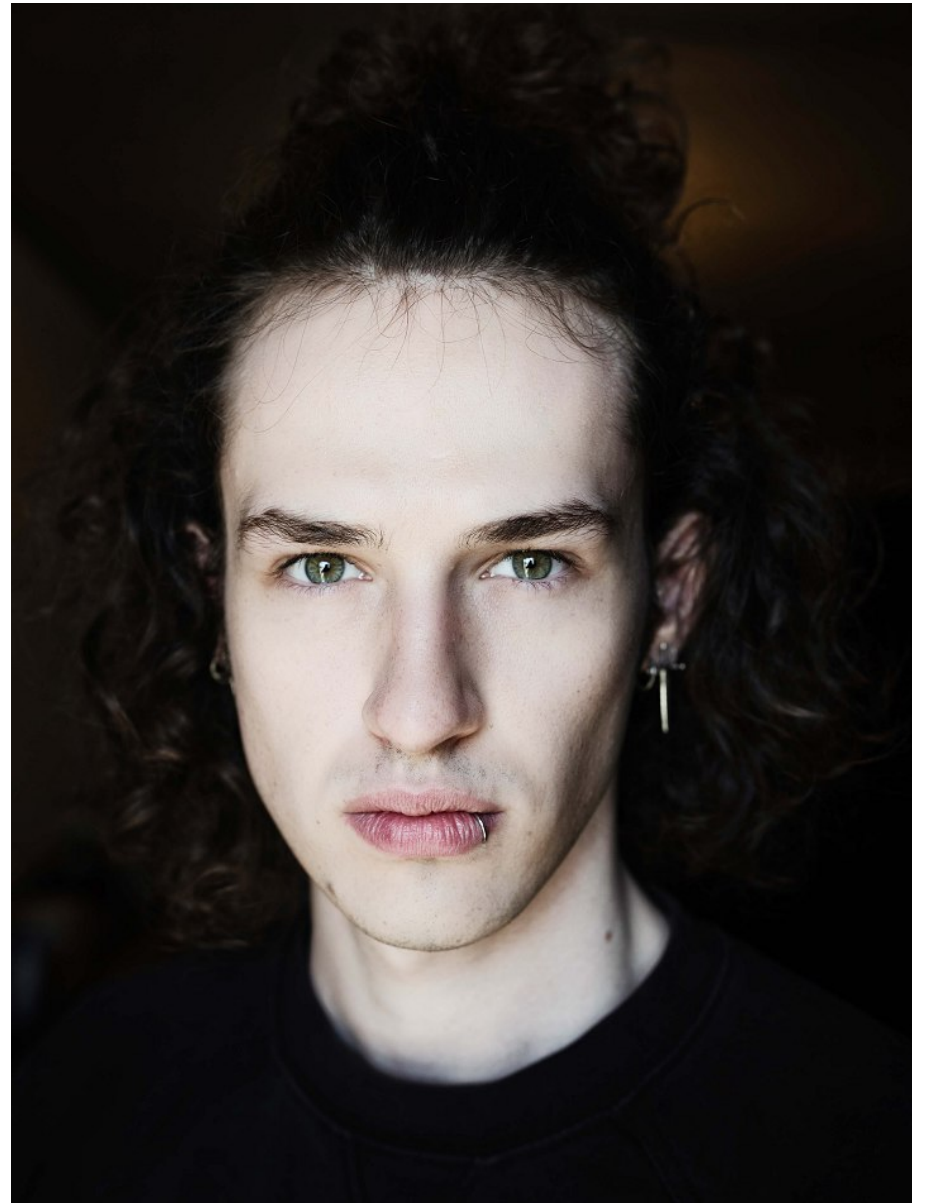

BOSS MODELS

CAPE TOWN

LEO LUND

Height: 190cm Chest: 97cm Waist: 80cm Suit: 38 L Shoe: 9.5 UK Hair: Dark Blonde Eyes: Blue/Green